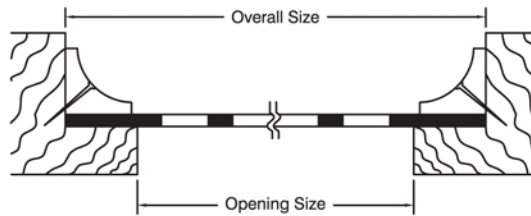

#604 *(previously #104 in catalog)*

Decorated perforated grille applied to angle frames.