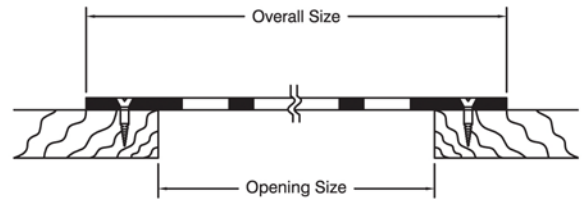

#602 *(previously #102 in catalog)*

Decorated perforated grille for surface mounting with countersunk screw holes.

#603 *(previously #103 in catalog)*

Decorated perforated grille fastened with wood stop (wood stop supplied by contractor).