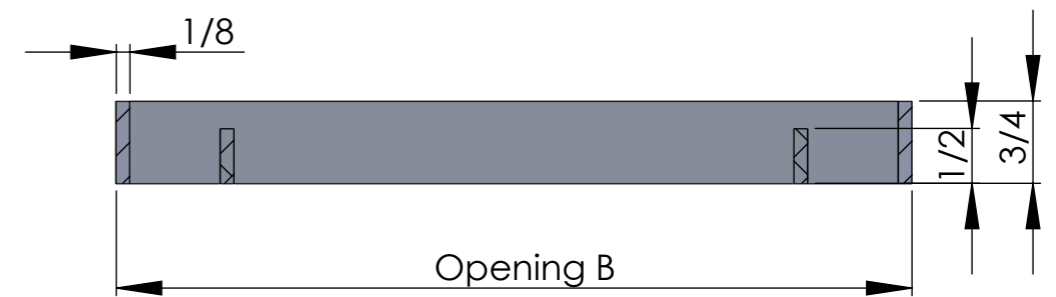

ITEM NO.	PART NUMBER	DESCRIPTION	QTY.
1	Standard AG10 core		1
2	Standard G-frame		1

ISOMETRIC VIEW

	ARCHITECTURAL GRILLE			
	42 SECOND AVENUE BROOKLYN, NY 11215 WWW.ARCHGRILLE.COM			
CUSTOMER	Drawn by Heg		SIZE	REV
DESCRIPTION	#510 Bar grille		SCALE	SHEET
			1"=1.75"	DMS.510.0