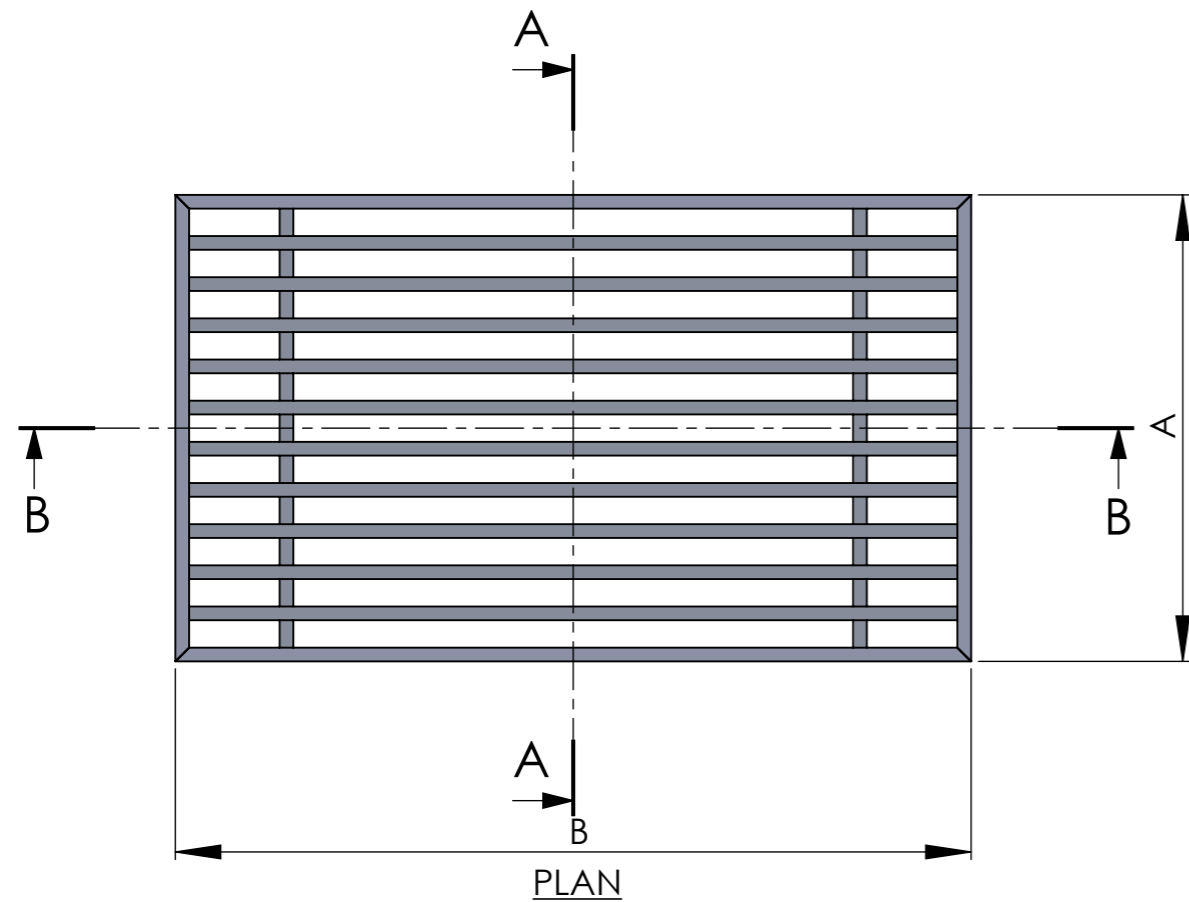

ITEM NO.	PART NUMBER	DESCRIPTION	QTY.
1	Standard AG10 core		1
2	Standard G-frame		1

ISOMETRIC VIEW

	ARCHITECTURAL GRILLE			
	42 SECOND AVENUE BROOKLYN, NY 11215 WWW.ARCHGRILLE.COM			
CUSTOMER	Drawn by Heg		SIZE	REV
DESCRIPTION	#510 Bar grille		SCALE	SHEET
			1"=1.75"	DMS.510.0