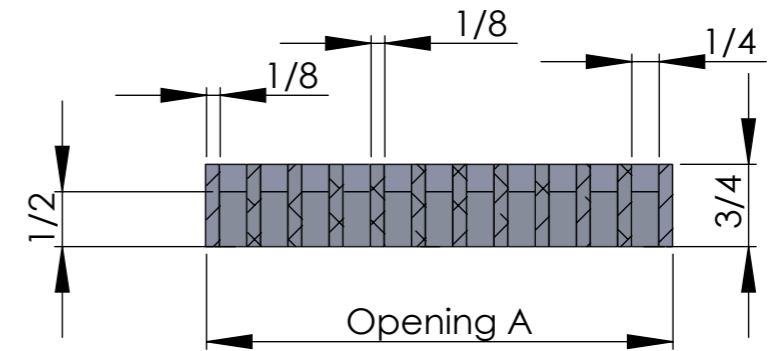

ITEM NO.	PART NUMBER	DESCRIPTION	QTY.
1	Standard AG10 core		1
2	Standard G-frame		1

ISOMETRIC VIEW

	ARCHITECTURAL GRILLE			
	42 SECOND AVENUE BROOKLYN, NY 11215 WWW.ARCHGRILLE.COM			
CUSTOMER	Drawn by Heg		SIZE	REV
DESCRIPTION	#510 Bar grille		SCALE	SHEET
			1"=1.75"	DMS.510.0