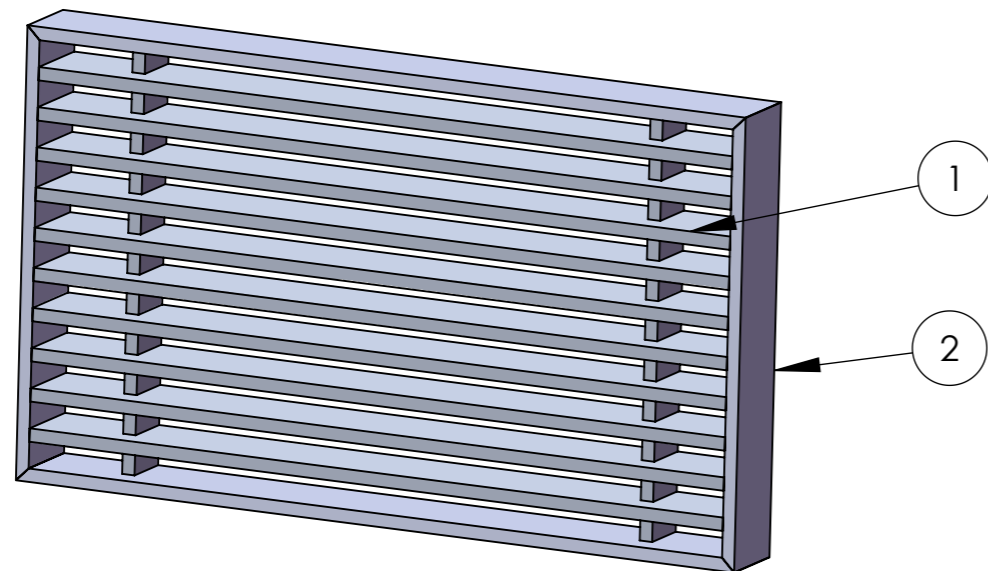

ITEM NO.	PART NUMBER	DESCRIPTION	QTY.
1	Standard AG10 core		1
2	Standard G-frame		1

ISOMETRIC VIEW

	ARCHITECTURAL GRILLE			
	42 SECOND AVENUE BROOKLYN, NY 11215 WWW.ARCHGRILLE.COM			
CUSTOMER	Drawn by Heg		SIZE	REV
DESCRIPTION	#510 Bar grille		SCALE	SHEET
			1"=1.75"	DMS.510.0