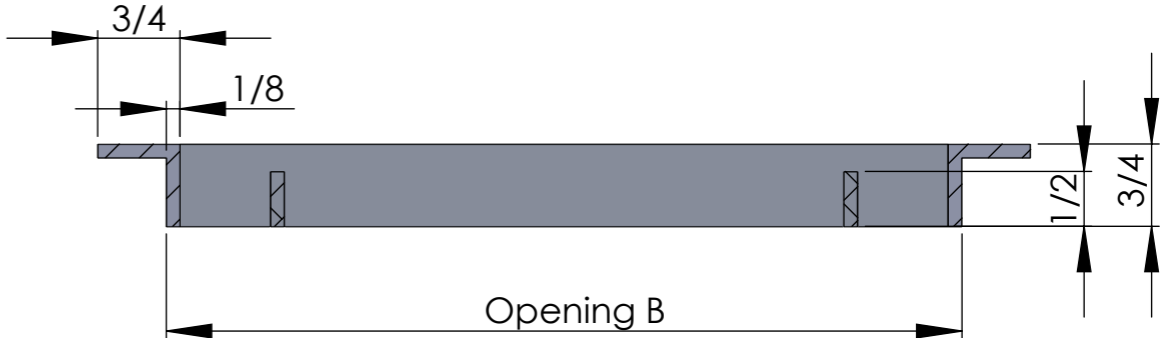

ITEM NO.	PART NUMBER	DESCRIPTION	QTY.
1	Standard AG10 core		1
2	Standard B-frame		1

ARCHITECTURAL GRILLE

42 SECOND AVENUE
 BROOKLYN, NY 11215
 WWW.ARCHGRILLE.COM

CUSTOMER	Drawn by Heg	SIZE B	REV -
DESCRIPTION #507 Bar grille	SCALE 1"=1.75"	SHEET DMS.507.0	