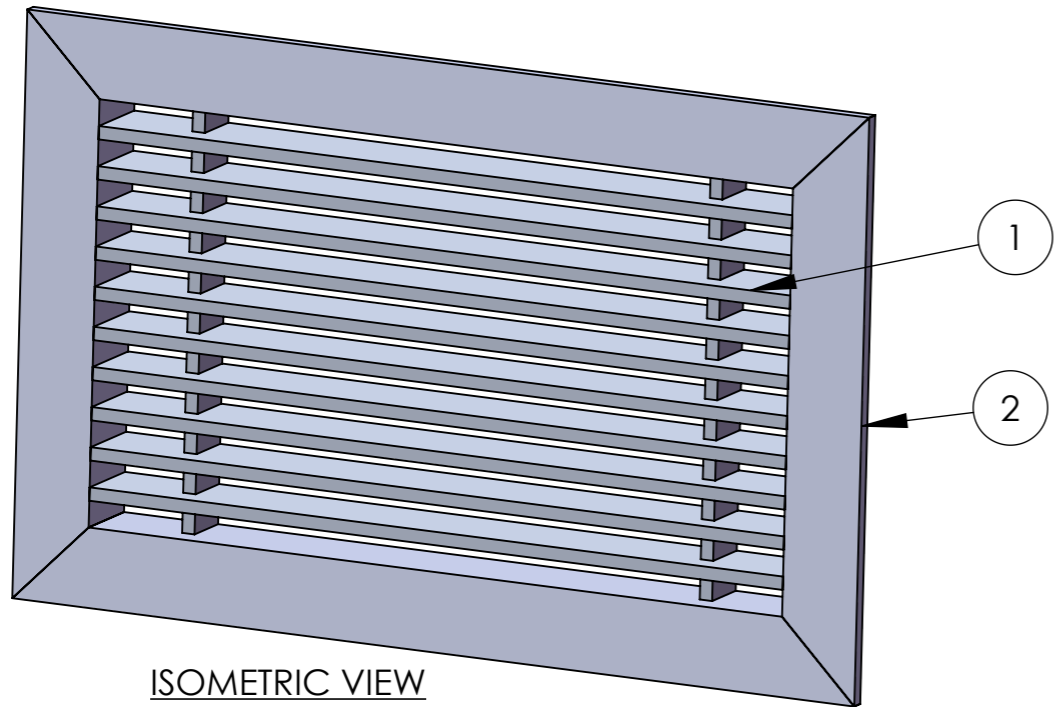

ITEM NO.	PART NUMBER	DESCRIPTION	QTY.
1	Standard AG10 core		1
2	Standard B-frame		1

ARCHITECTURAL GRILLE

42 SECOND AVENUE
 BROOKLYN, NY 11215
 WWW.ARCHGRILLE.COM

CUSTOMER	Drawn by Heg	SIZE B	REV -
DESCRIPTION #507 Bar grille	SCALE 1"=1.75"	SHEET DMS.507.0	