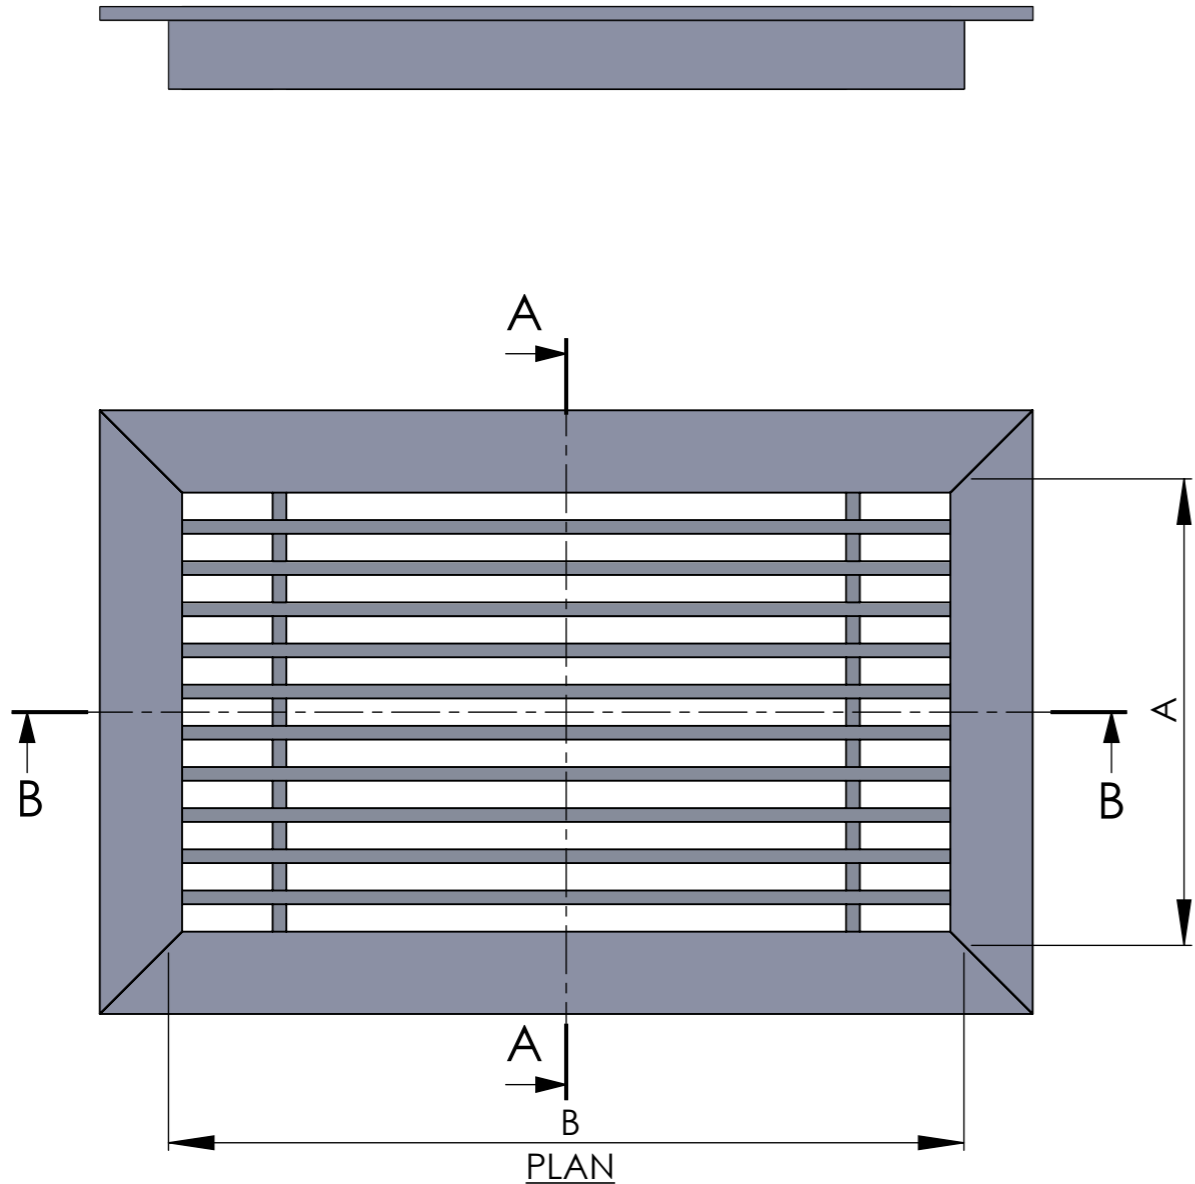

ITEM NO.	PART NUMBER	DESCRIPTION	QTY.
1	Standard AG10 core		1
2	Standard B-frame		1

ARCHITECTURAL GRILLE

42 SECOND AVENUE
 BROOKLYN, NY 11215
 WWW.ARCHGRILLE.COM

CUSTOMER	Drawn by Heg	SIZE B	REV -
DESCRIPTION #507 Bar grille	SCALE 1"=1.75"	SHEET DMS.507.0	