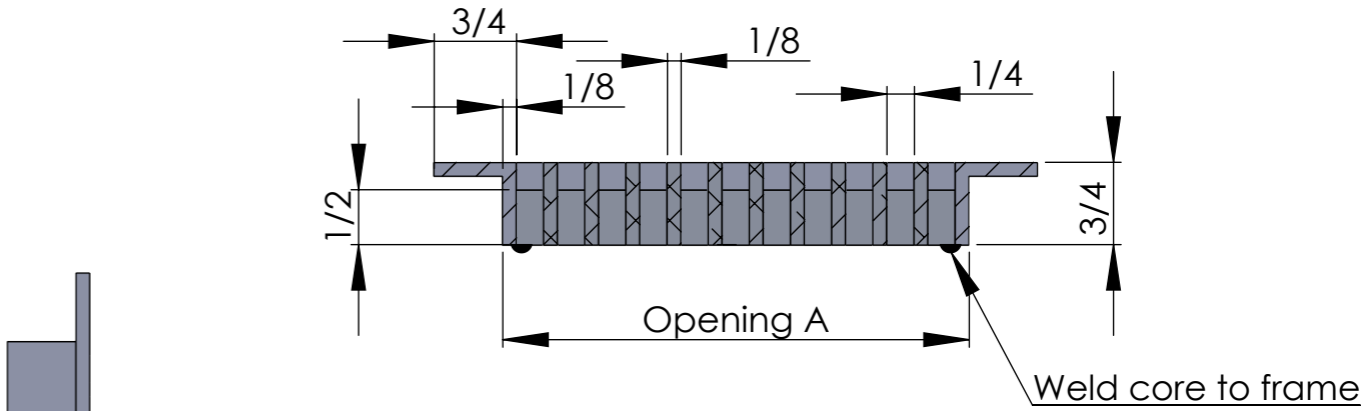

ITEM NO.	PART NUMBER	DESCRIPTION	QTY.
1	Standard AG10 core		1
2	Standard B-frame		1

ARCHITECTURAL GRILLE

42 SECOND AVENUE
 BROOKLYN, NY 11215
 WWW.ARCHGRILLE.COM

CUSTOMER	Drawn by Heg	SIZE B	REV -
DESCRIPTION #507 Bar grille	SCALE 1"=1.75"	SHEET DMS.507.0	