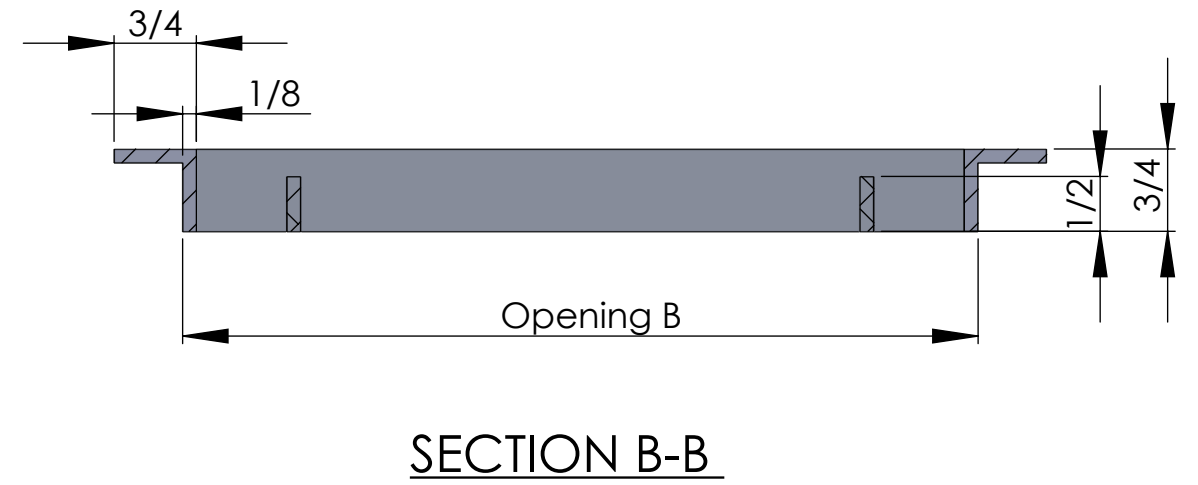

ITEM NO.	PART NUMBER	DESCRIPTION	QTY.
1	Standard AG10 core		1
2	Standard B-frame		1

ARCHITECTURAL GRILLE

42 SECOND AVENUE
 BROOKLYN, NY 11215
 WWW.ARCHGRILLE.COM

CUSTOMER	Drawn by Heg	SIZE B	REV -
DESCRIPTION #506 Bar grille	SCALE 1"=1.75"	SHEET DMS.506.0	