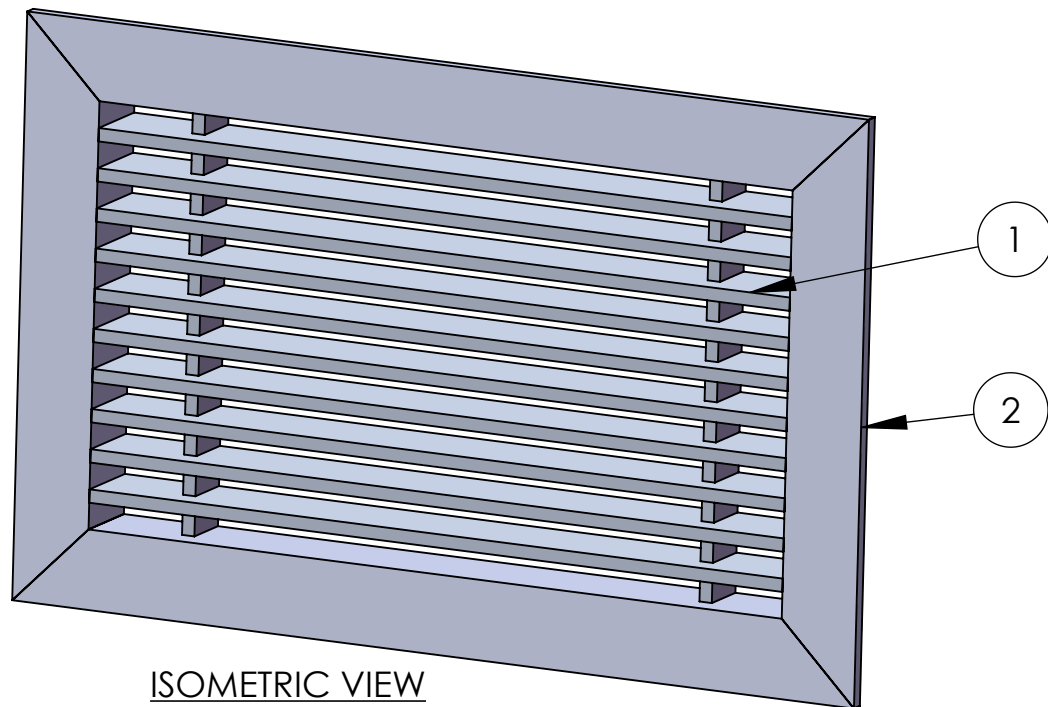

ITEM NO.	PART NUMBER	DESCRIPTION	QTY.
1	Standard AG10 core		1
2	Standard B-frame		1

ARCHITECTURAL GRILLE

42 SECOND AVENUE
 BROOKLYN, NY 11215
 WWW.ARCHGRILLE.COM

CUSTOMER	Drawn by Heg	SIZE B	REV -
DESCRIPTION #506 Bar grille	SCALE 1"=1.75"	SHEET DMS.506.0	