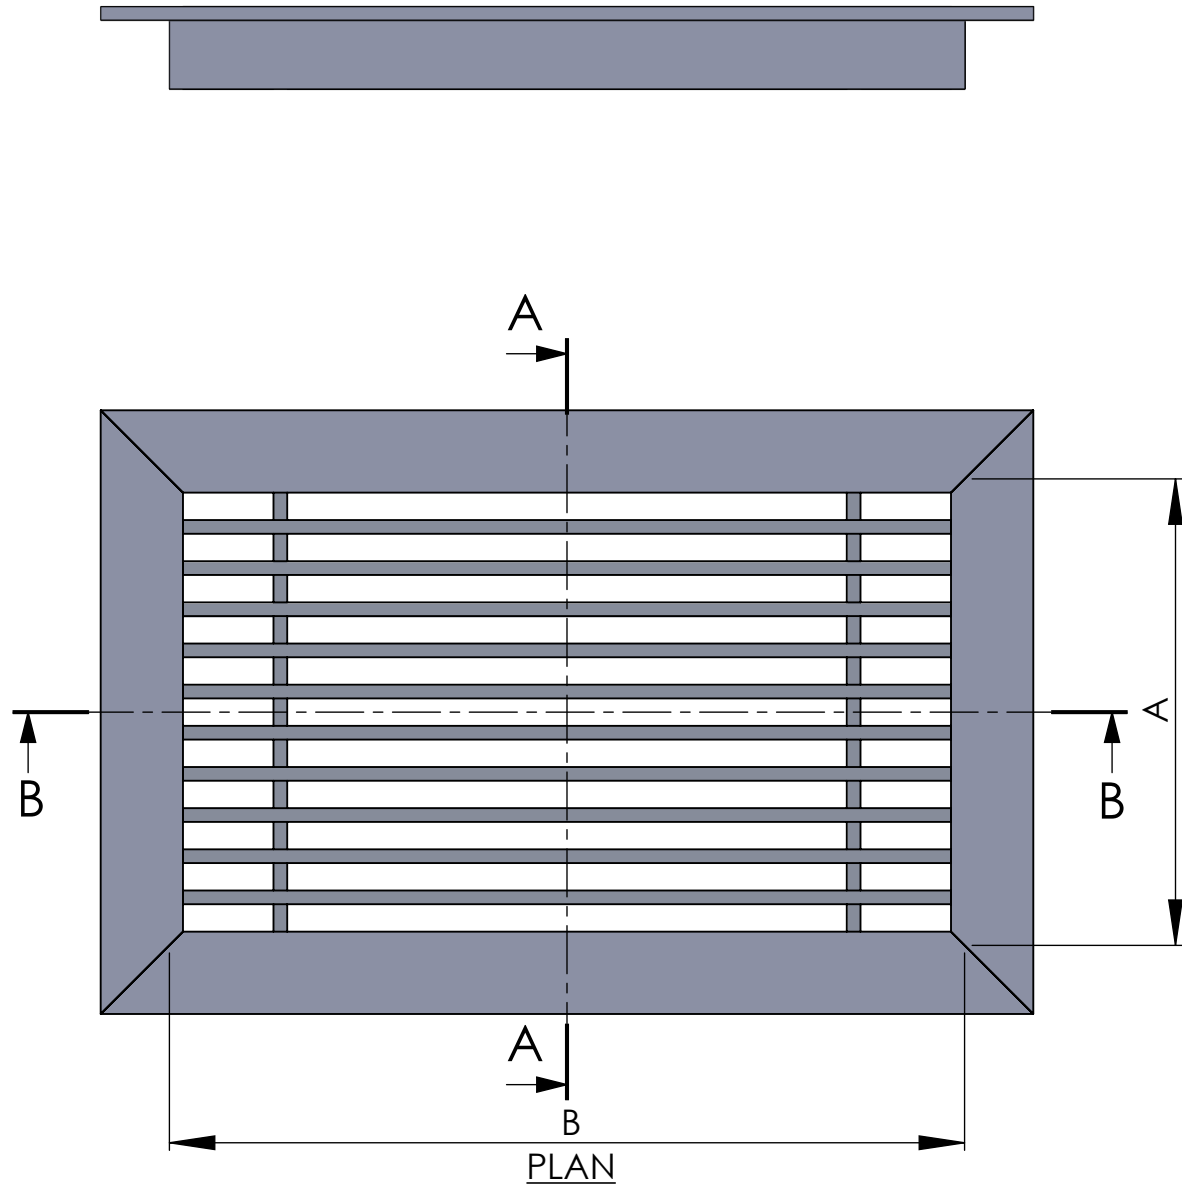

ITEM NO.	PART NUMBER	DESCRIPTION	QTY.
1	Standard AG10 core		1
2	Standard B-frame		1

ARCHITECTURAL GRILLE

42 SECOND AVENUE
 BROOKLYN, NY 11215
 WWW.ARCHGRILLE.COM

CUSTOMER	Drawn by Heg	SIZE B	REV -
DESCRIPTION #506 Bar grille	SCALE 1"=1.75"	SHEET DMS.506.0	