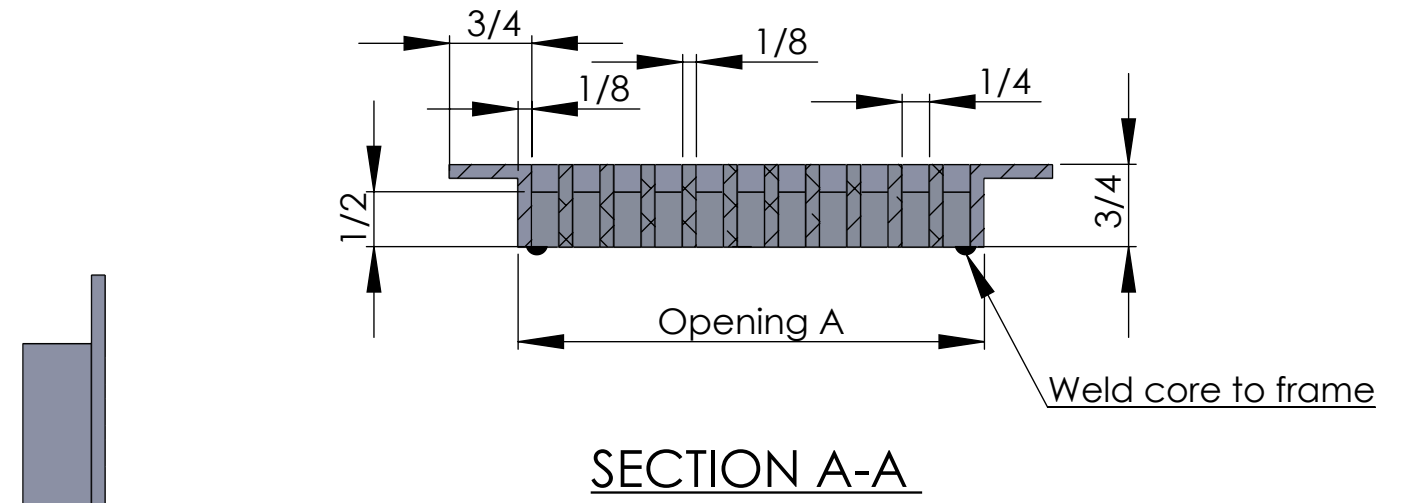

ITEM NO.	PART NUMBER	DESCRIPTION	QTY.
1	Standard AG10 core		1
2	Standard B-frame		1

ARCHITECTURAL GRILLE

42 SECOND AVENUE
 BROOKLYN, NY 11215
 WWW.ARCHGRILLE.COM

CUSTOMER	Drawn by Heg	SIZE B	REV -
DESCRIPTION #506 Bar grille	SCALE 1"=1.75"	SHEET DMS.506.0	