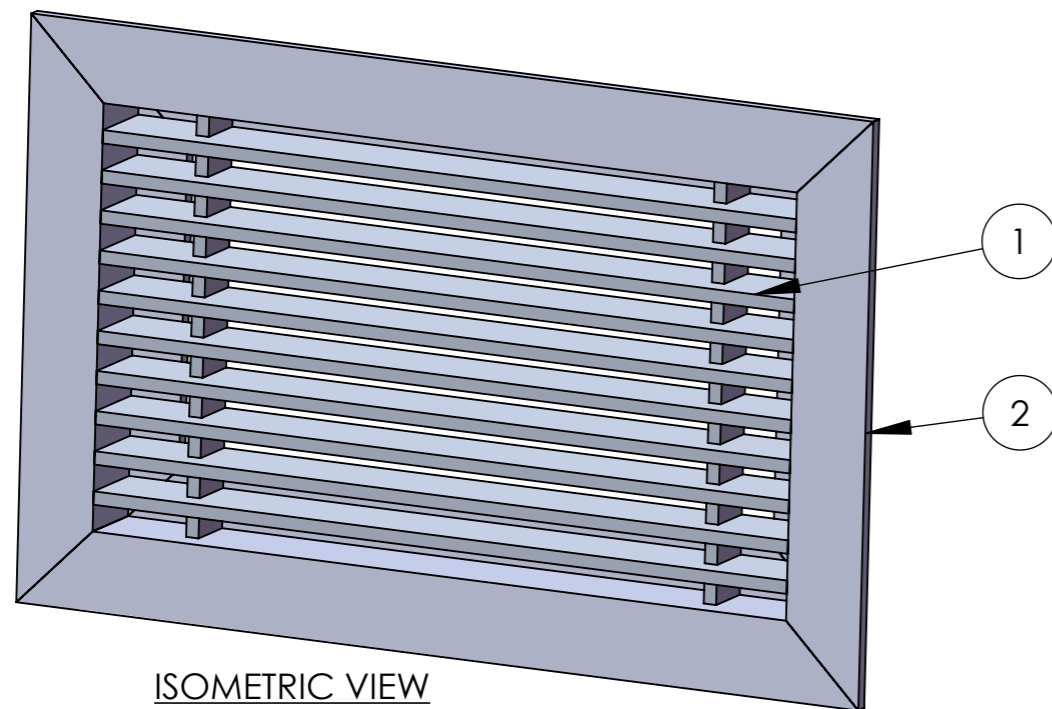

ITEM NO.	PART NUMBER	DESCRIPTION	QTY.
1	Standard AG10 core		1
2	Standard C-frame		1

ARCHITECTURAL GRILLE

42 SECOND AVENUE
 BROOKLYN, NY 11215
 WWW.ARCHGRILLE.COM

CUSTOMER	Drawn by Heg	SIZE B	REV -
DESCRIPTION #504 Bar grille	SCALE 1"=1.75"	SHEET DMS.504.0	