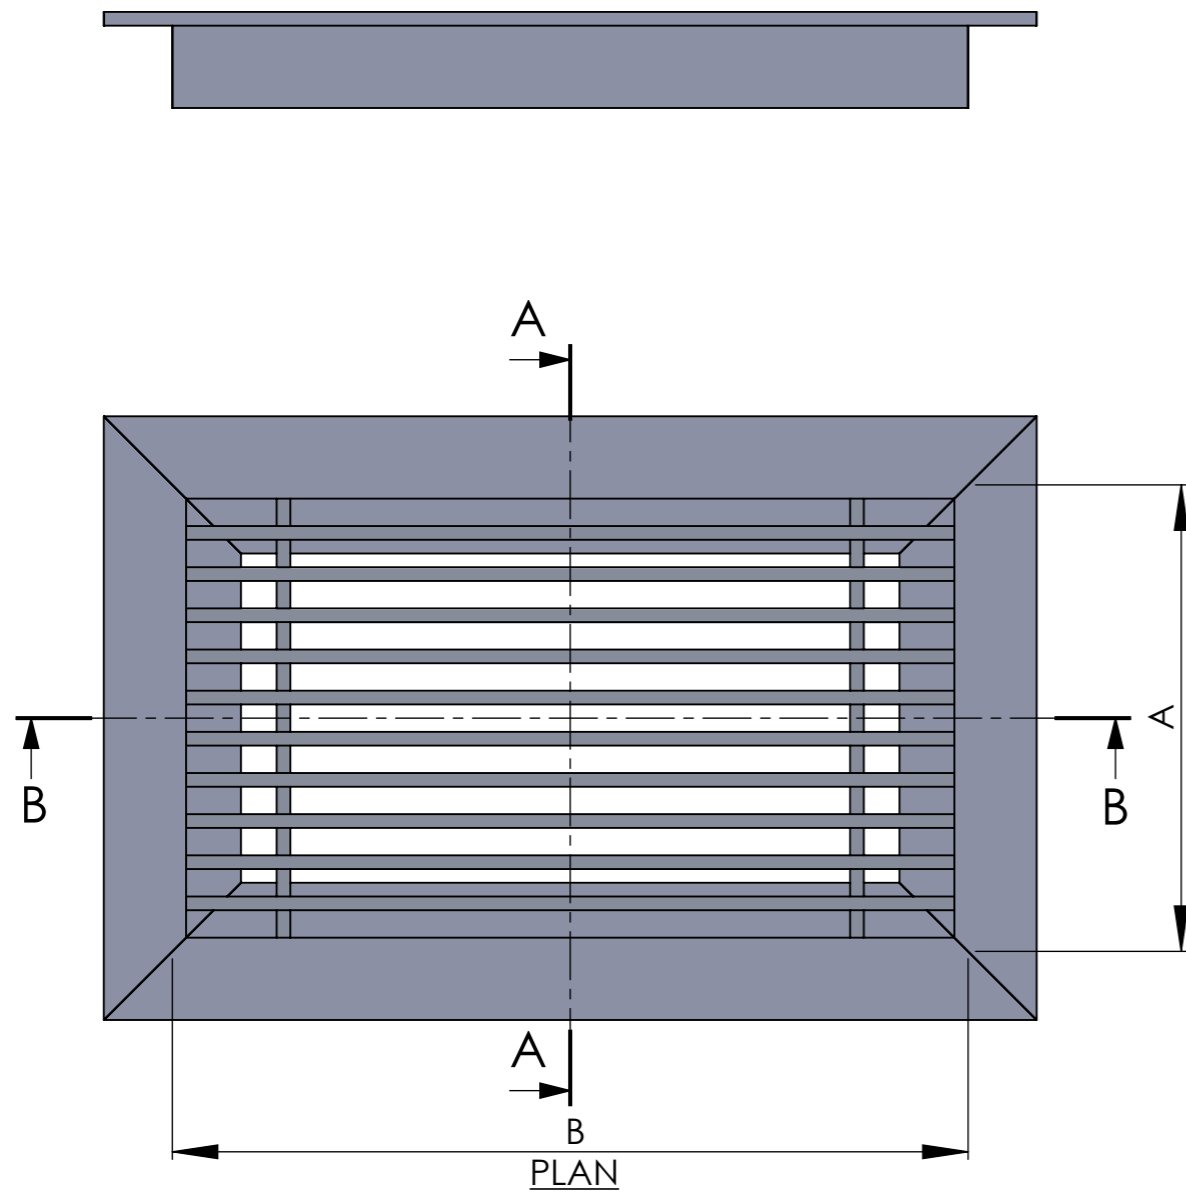

ITEM NO.	PART NUMBER	DESCRIPTION	QTY.
1	Standard AG10 core		1
2	Standard C-frame		1

ARCHITECTURAL GRILLE

42 SECOND AVENUE
 BROOKLYN, NY 11215
 WWW.ARCHGRILLE.COM

CUSTOMER	Drawn by Heg	SIZE B	REV -
DESCRIPTION #504 Bar grille	SCALE 1"=1.75"	SHEET DMS.504.0	