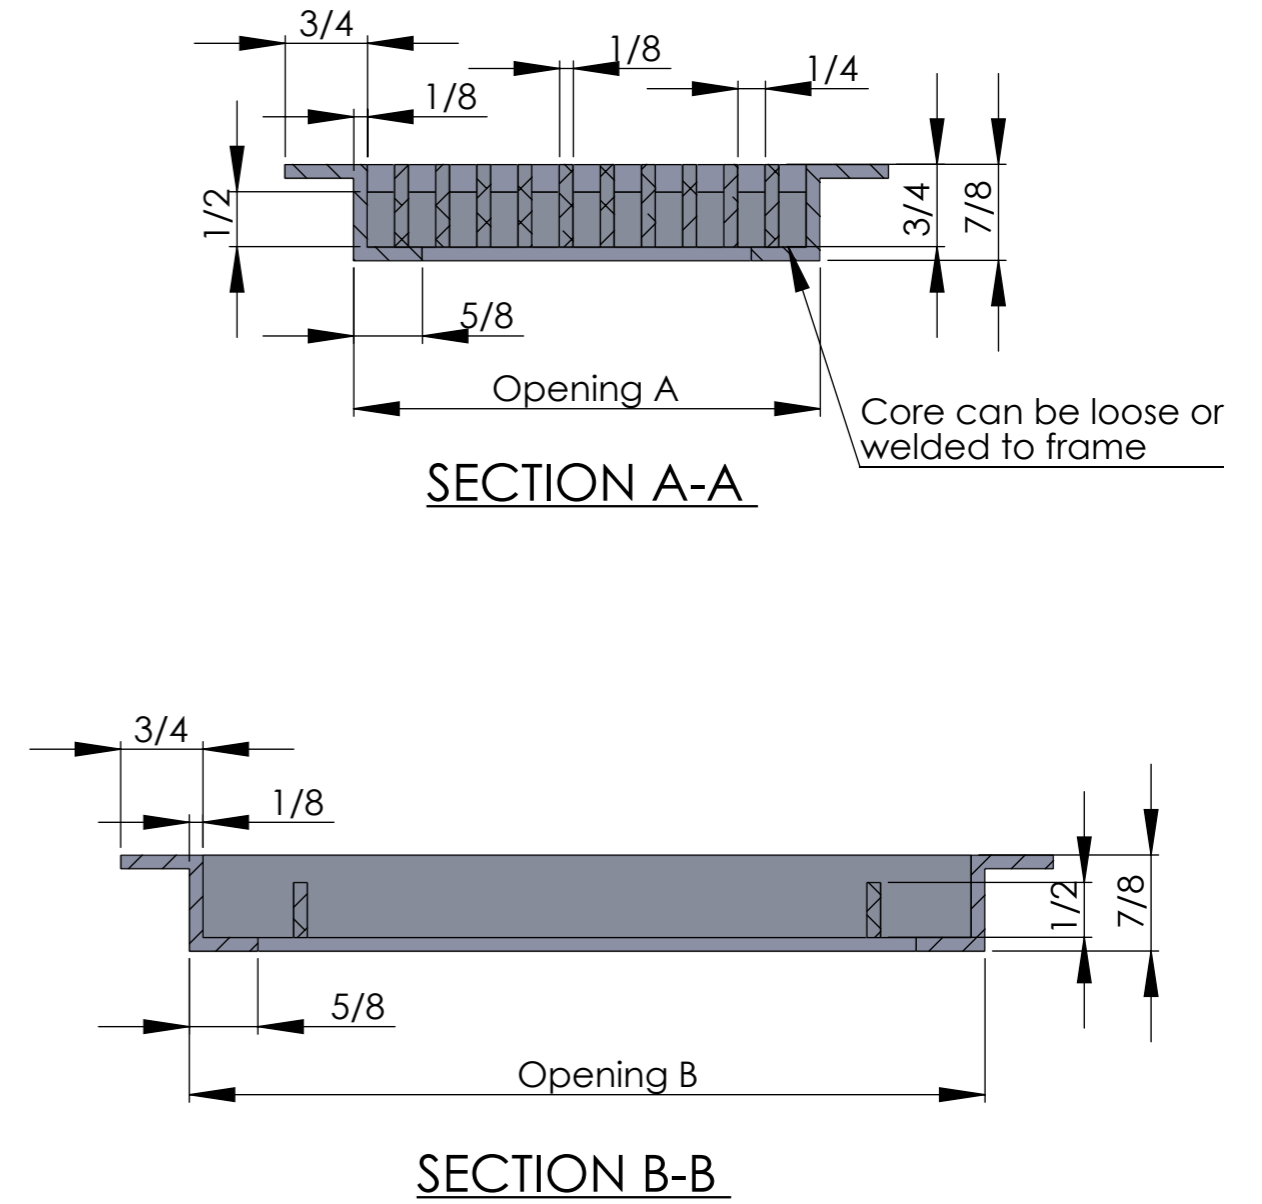

ITEM NO.	PART NUMBER	DESCRIPTION	QTY.
1	Standard AG10 core		1
2	Standard C-frame		1

ARCHITECTURAL GRILLE

42 SECOND AVENUE
 BROOKLYN, NY 11215
 WWW.ARCHGRILLE.COM

CUSTOMER	Drawn by Heg	SIZE B	REV -
DESCRIPTION #504 Bar grille	SCALE 1"=1.75"	SHEET DMS.504.0	