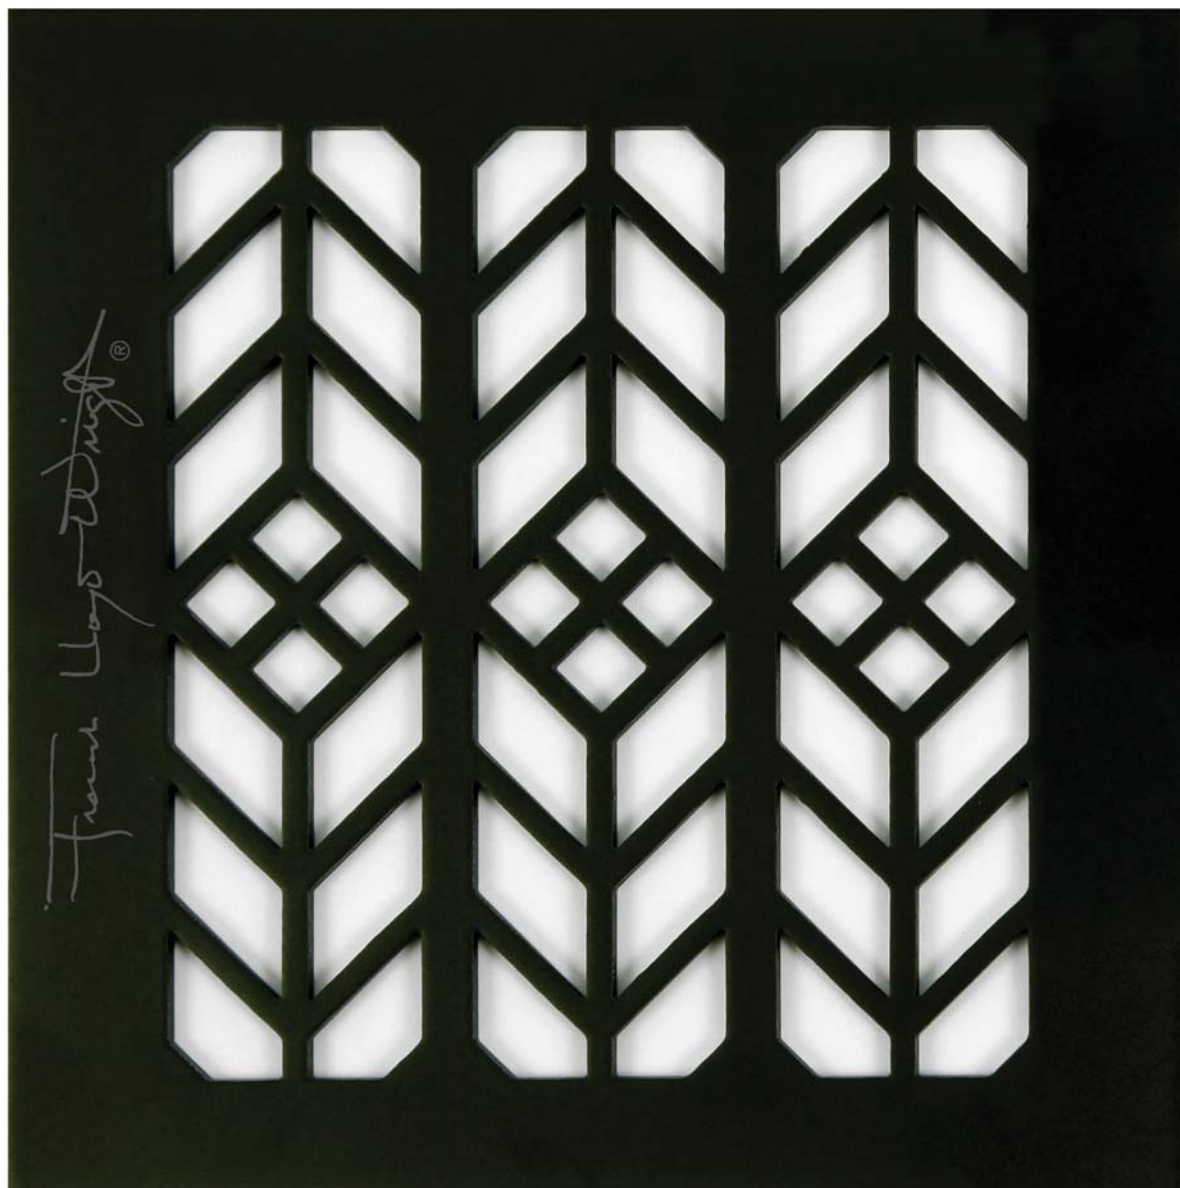

- Satin
- Mirror Polish
- Statuary (US10B):
  - > Light
  - > Medium
  - > Dark

STAINLESS  
STEEL

- Satin
- Mirror Polish

STEEL

- Raw
- Primed
- Powder Coating

THICKNESSES\*

- Aluminum, Brass, Bronze, Steel:  
1/16" - 1/8"
- Stainless Steel:  
1/16" - 14 GA

## FLORAL

• 4.50" x 1.1642" pattern - 56% open area