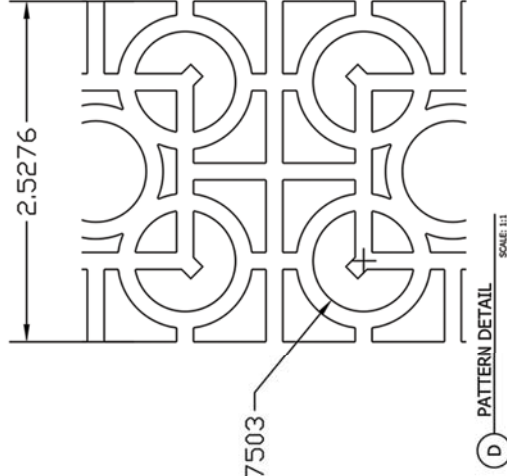

A PLAN
SCALE 6" = 1'

B PLAN
SCALE 6" = 1'

NOTES:
Available in 6"x12" and 6"x14"
Material: Aluminum Powder Coated.
Pattern Size: 2.5276" x 2.5276"
Percentage of opening: 55%.

D PATTERN DETAIL
SCALE 1:1

©/TM/© 2017, Frank Lloyd Wright Foundation. All Rights Reserved.

ARCHITECTURAL GRILLE		DRAWN BY	REV
42 SECOND AVENUE BROOKLYN, NY 11215		SG	SIZE
CUSTOMER	FLW	SCALE	SHEET
DESCRIPTION	Luxfer Lattice Petite	DATE	D1
		As Noted	