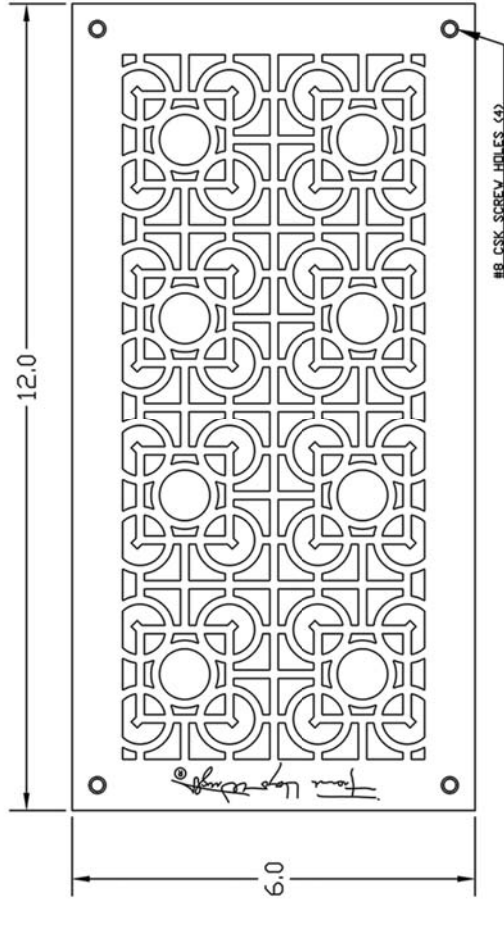

A PLAN
SCALE 6" = 1'

B PLAN
SCALE 6" = 1'

NOTES:
Available in 6"x12" and 6"x14"
Material: Aluminum Powder Coated.
Pattern Size: 2.5276" x 2.5276"
Percentage of opening: 55%.

D PATTERN DETAIL
SCALE 1:1

©/TM/© 2017, Frank Lloyd Wright Foundation. All Rights Reserved.

ARCHITECTURAL GRILLE		DRAWN BY	REV
42 SECOND AVENUE BROOKLYN, NY 11215		SG	SIZE
CUSTOMER	FLW	SCALE	SHEET
DESCRIPTION	Luxfer Lattice Petite	DATE	D1
		As Noted	