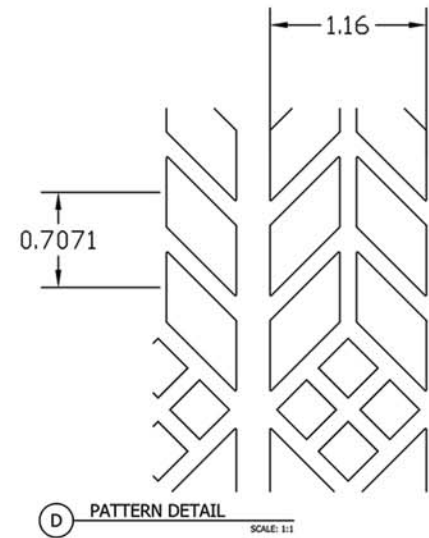

A PLAN SCALE: 6" = 1'

B PLAN SCALE: 6" = 1'

NOTES:
 Available in 6"x12" and 6"x14"
 Material: Aluminum Powder Coated.
 Pattern Size: 4.50" x 1.1642"
 Percentage of opening: 56%

®/TM/© 2017, Frank Lloyd Wright Foundation. All Rights Reserved.