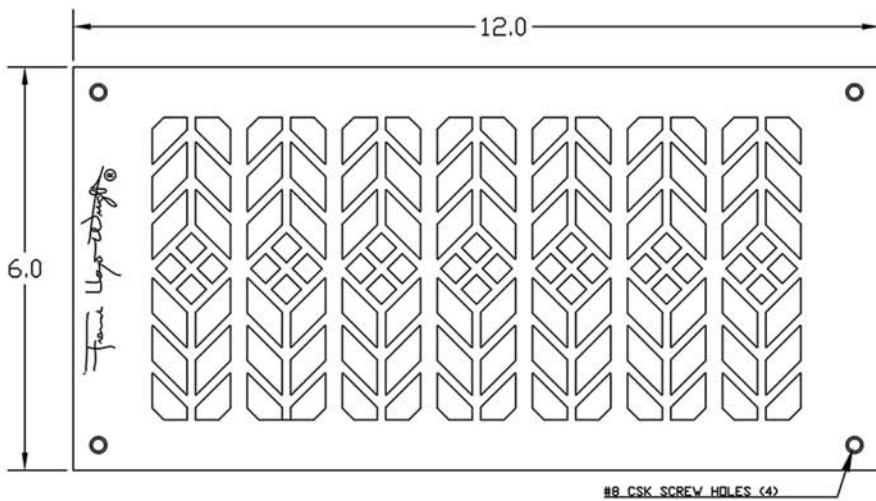

A PLAN SCALE: 6" = 1'

B PLAN SCALE: 6" = 1'

NOTES:
 Available in 6"x12" and 6"x14"
 Material: Aluminum Powder Coated.
 Pattern Size: 4.50" x 1.1642"
 Percentage of opening: 56%

®/TM/© 2017, Frank Lloyd Wright Foundation. All Rights Reserved.