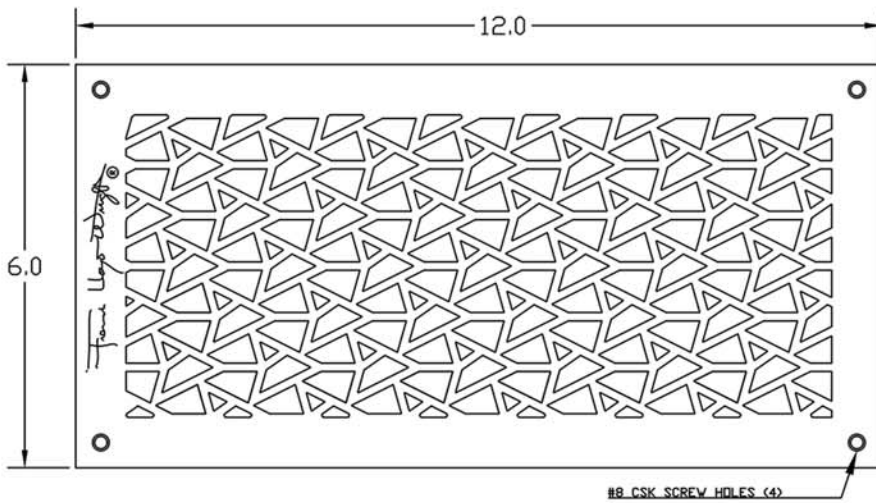

(A) PLAN
SCALE: 6" = 1'

(B) PLAN
SCALE: 6" = 1'

NOTES:
 Available in 6"x12" and 6"x14"
 Material: Aluminum Powder Coated.
 Pattern Size: 1.5066" x 1.4556"
 Percentage of opening: 55%

(D) PATTERN DETAIL
SCALE: 1:1