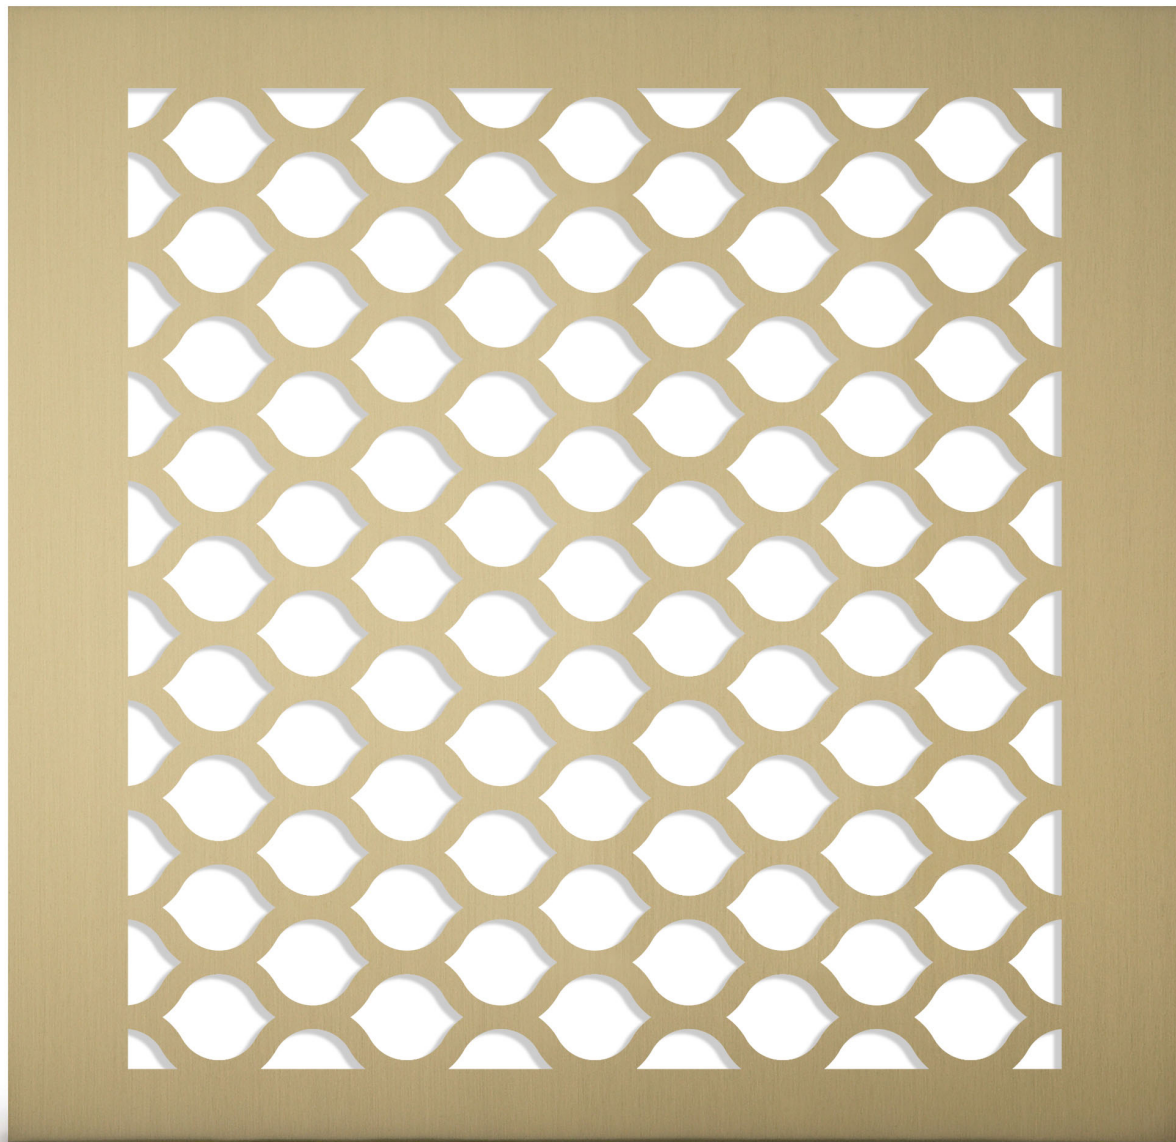

MATERIALS & FINISHES

ALUMINUM

- Satin
- Mirror Polish
- Primed
- Anodized Colors:
 - Clear
 - Black
 - Duranodic
 - > Light
 - > Medium
 - > Dark
- Powder Coating

BRASS or BRONZE

- Satin
- Mirror Polish
- Statuary (US10B):
 - > Light
 - > Medium
 - > Dark

STAINLESS STEEL

- Satin
- Mirror Polish

STEEL

- Raw
- Primed
- Powder Coating

THICKNESSES*

- Aluminum, Brass, Bronze, Steel:
1/16" - 1/8"
- Stainless Steel:
1/16" - 14 GA

*NOTE: Additional thicknesses available – ask your estimator for details.

ARCHITECTURAL GRILLE

247 SORRENTO

- 1 1/4" x 1" pattern - 65% open area (*shown*)

AVAILABLE OPTIONS

- Beveled Edges
- Bending
- Access Door(s)
- Custom Borders
- Curved: *concave, convex or flat face*

TO ORDER: