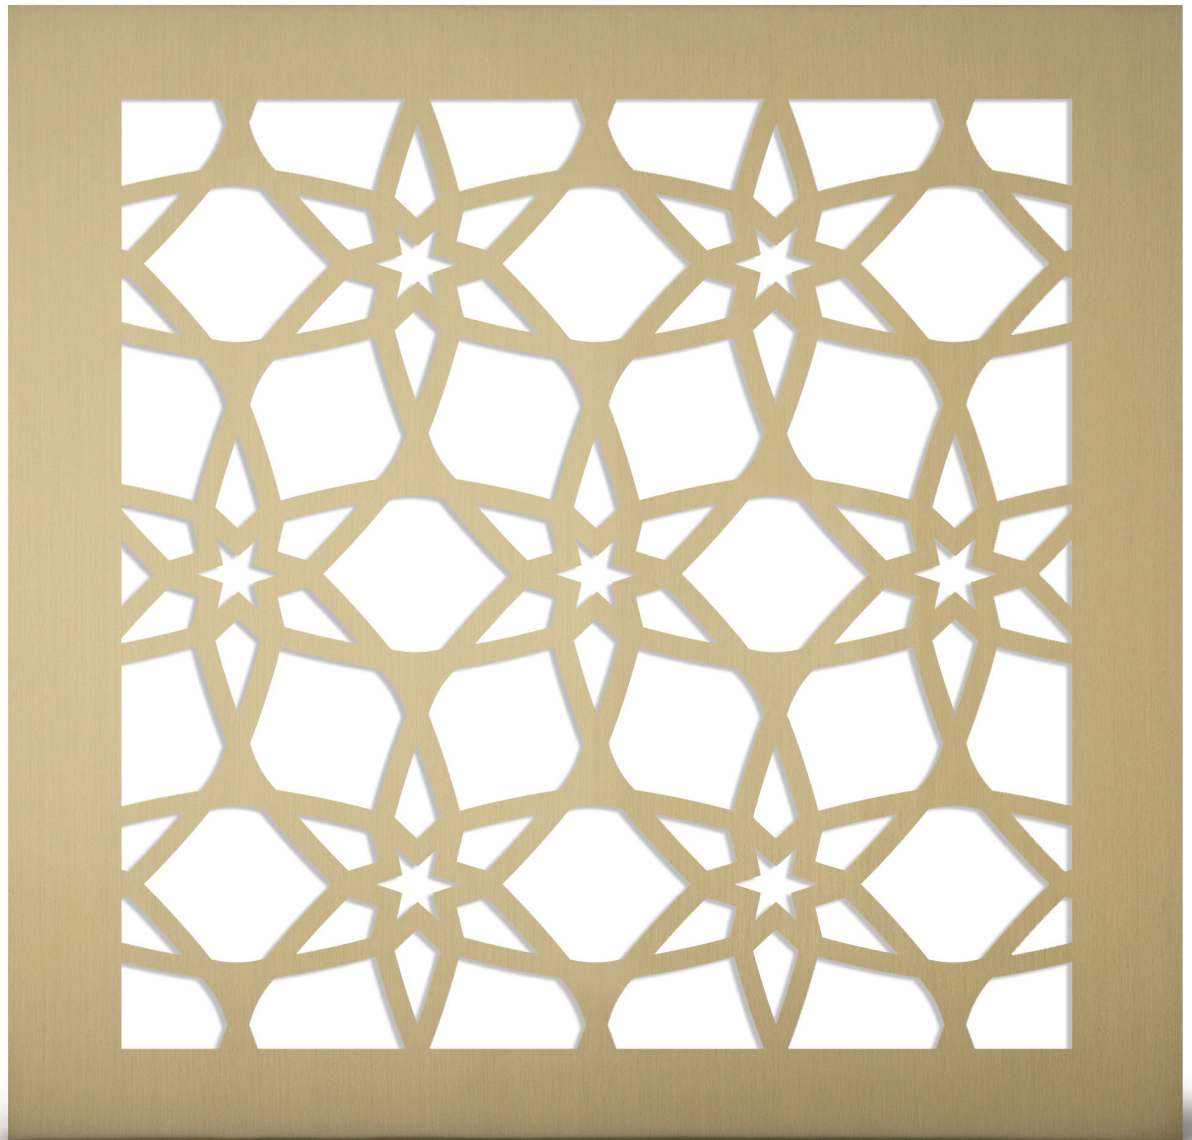

MATERIALS & FINISHES

ALUMINUM

- Satin
- Mirror Polish
- Primed
- Anodized Colors:
  - Clear
  - Black
  - Duranodic
    - > Light
    - > Medium
    - > Dark
- Powder Coating

BRASS or BRONZE

- Satin
- Mirror Polish
- Statuary (US10B):
  - > Light
  - > Medium
  - > Dark

STAINLESS STEEL

- Satin
- Mirror Polish

STEEL

- Raw
- Primed
- Powder Coating

THICKNESSES*

- Aluminum, Brass, Bronze, Steel:
  1/16" - 1/8"
- Stainless Steel:
  1/16" - 14 GA

*NOTE: Additional thicknesses available – ask your estimator for details.

ARCHITECTURAL GRILLE

242 CELESTIAL

- 4³/₄" pattern - 51% open area (shown)

AVAILABLE OPTIONS

- Beveled Edges
- Bending
- Access Door(s)
- Custom Borders
- Curved: *concave, convex or flat face*

TO ORDER:

1.800.387.6267
P: 718.832.1200
F: 718.832.1390
ARCHGRILLE.COM

- Patterns shown are not to scale. Full scale available in "downloads" on our website.