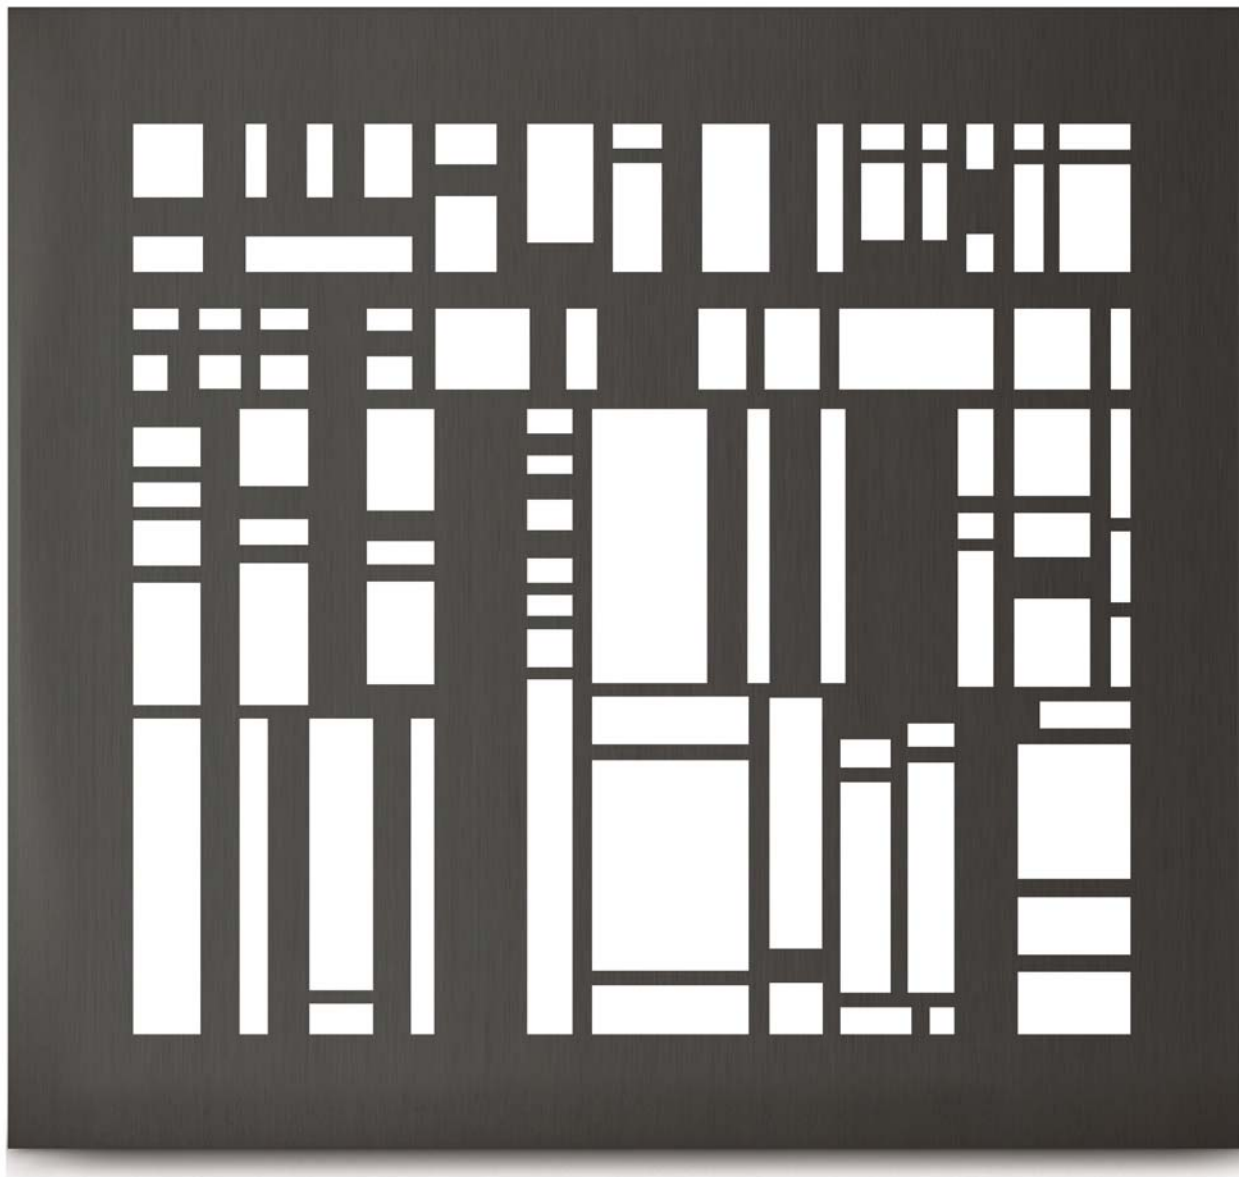

MATERIALS & FINISHES

ALUMINUM

- Satin
- Mirror Polish
- Primed
- Anodized Colors:
  - Clear
  - Black
  - Duranodic
    - > Light
    - > Medium
    - > Dark
- Powder Coating

BRASS or BRONZE

- Satin
- Mirror Polish
- Statuary (US10B):
  - > Light
  - > Medium
  - > Dark

STAINLESS STEEL

- Satin
- Mirror Polish

STEEL

- Raw
- Primed
- Powder Coating

THICKNESSES*

- Aluminum, Brass, Bronze, Steel:
  1/16" - 1/8"
- Stainless Steel:
  1/16" - 14 GA

*NOTE: Additional thicknesses available – ask your estimator for details.

ARCHITECTURAL GRILLE

235 CUBIC

- Random opening pattern - open area varies, as shown above.

NOTE: This pattern is organic and does not hold to any standardized layout or pattern.

AVAILABLE OPTIONS

- Beveled Edges
- Bending
- Access Door(s)
- Custom Borders
- Curved: concave, convex or flat face

TO ORDER:

1.800.387.6267

P: 718.832.1200

F: 718.832.1390

ARCHGRILLE.COM

- Patterns shown are not to scale. Full scale available in "downloads" on our website.