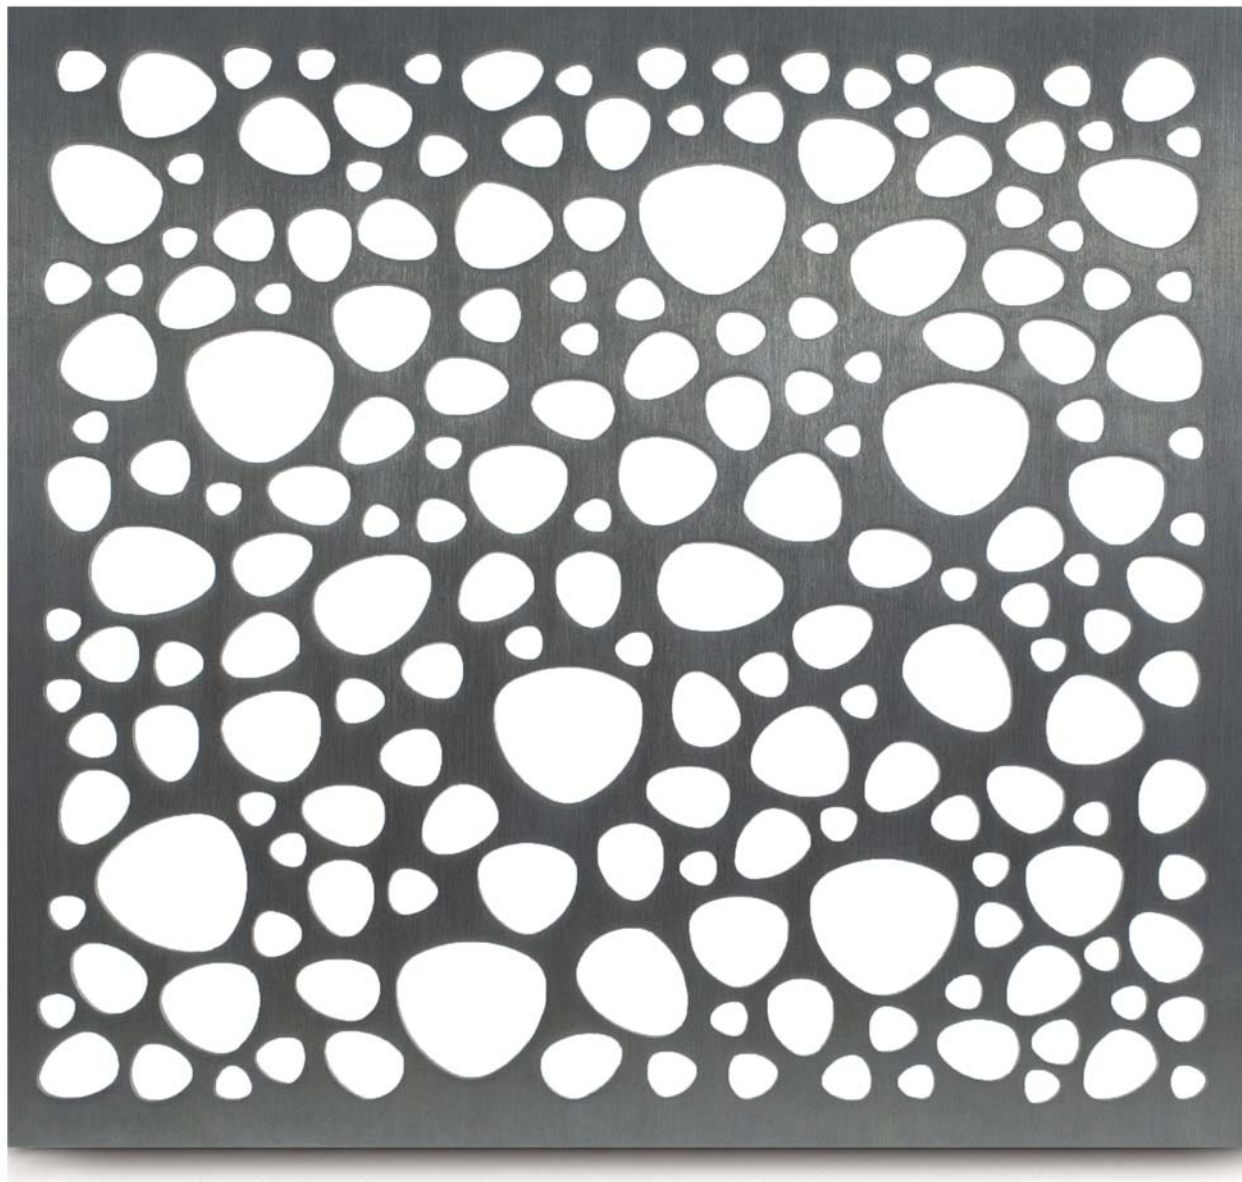

MATERIALS & FINISHES

ALUMINUM

- Satin
- Mirror Polish
- Primed
- Anodized Colors:
 - Clear
 - Black
 - Duranodic
 - > Light
 - > Medium
 - > Dark
- Powder Coating

BRASS or BRONZE

- Satin
- Mirror Polish
- Statuary (US10B):
 - > Light
 - > Medium
 - > Dark

STAINLESS STEEL

- Satin
- Mirror Polish

STEEL

- Raw
- Primed
- Powder Coating

THICKNESSES*

- Aluminum, Brass, Bronze, Steel:
1/16" - 1/8"
- Stainless Steel:
1/16" - 14 GA

*NOTE: Additional thicknesses available – ask your estimator for details.

ARCHITECTURAL GRILLE

234 PEBBLES

- Random opening pattern - open area varies, as shown above.

NOTE: This pattern is organic and does not hold to any standardized layout or pattern.

AVAILABLE OPTIONS

- Beveled Edges
- Bending
- Access Door(s)
- Custom Borders
- Curved: concave, convex or flat face