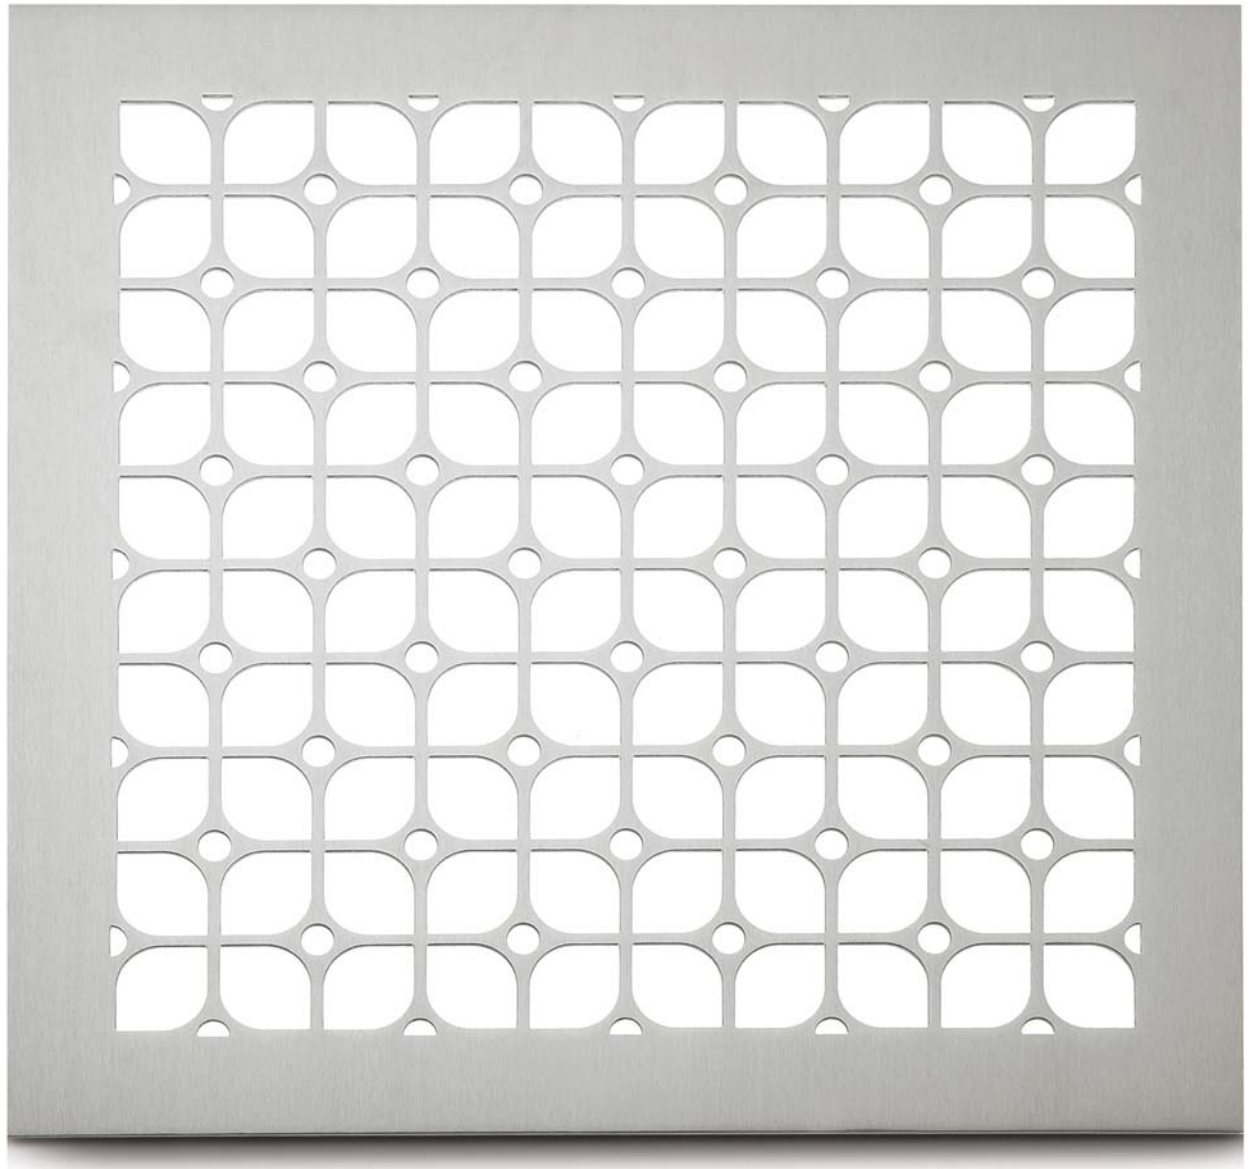

MATERIALS & FINISHES

ALUMINUM

- Satin
- Mirror Polish
- Primed
- Anodized Colors:
 - Clear
 - Black
 - Duranodic
 - > Light
 - > Medium
 - > Dark
- Powder Coating

BRASS or BRONZE

- Satin
- Mirror Polish
- Statuary (US10B):
 - > Light
 - > Medium
 - > Dark

STAINLESS STEEL

- Satin
- Mirror Polish

STEEL

- Raw
- Primed
- Powder Coating

THICKNESSES*

- Aluminum, Brass, Bronze, Steel:
1/16" - 1/8"
- Stainless Steel:
1/16" - 14 GA

*NOTE: Additional thicknesses available – ask your estimator for details.

ARCHITECTURAL GRILLE

227 PETALS

- 1 7/8" pattern - 52% open area (shown)

AVAILABLE OPTIONS

- Beveled Edges
- Bending
- Access Door(s)
- Custom Borders
- Curved: *concave, convex or flat face*

TO ORDER:

1.800.387.6267