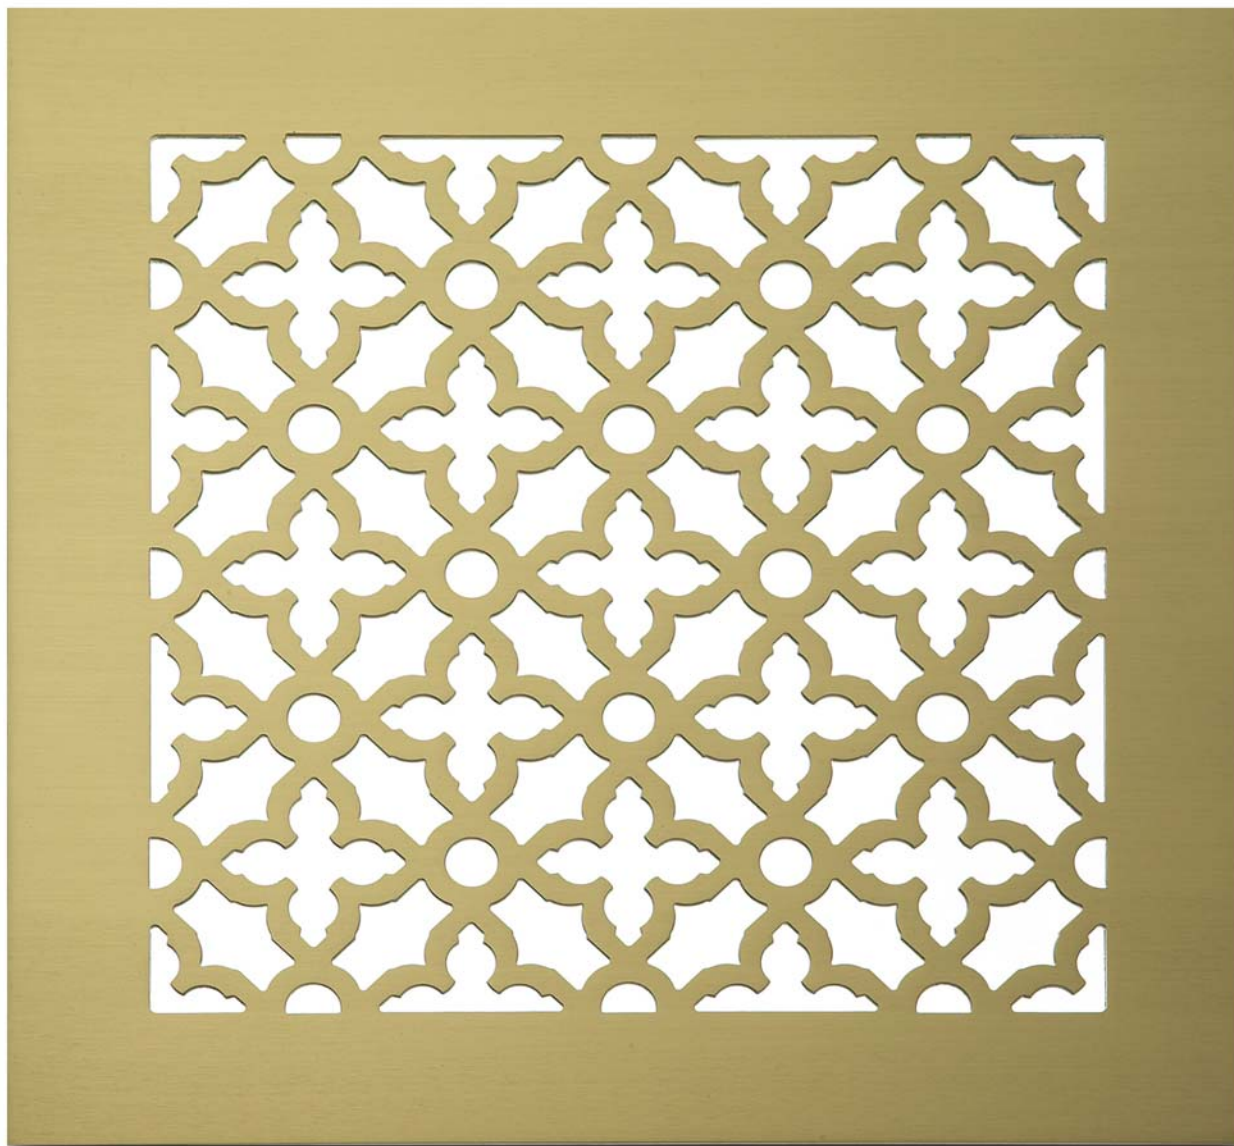

MATERIALS & FINISHES

ALUMINUM

- Satin
- Mirror Polish
- Primed
- Anodized Colors:
  - Clear
  - Black
  - Duranodic
    - > Light
    - > Medium
    - > Dark
- Powder Coating

BRASS or BRONZE

- Satin
- Mirror Polish
- Statuary (US10B):
  - > Light
  - > Medium
  - > Dark

STAINLESS STEEL

- Satin
- Mirror Polish

STEEL

- Raw
- Primed
- Powder Coating

THICKNESSES*

- Aluminum, Brass, Bronze, Steel:
  1/16" - 1/8"
- Stainless Steel:
  1/16" - 14 GA

*NOTE: Additional thicknesses available – ask your estimator for details.

ARCHITECTURAL GRILLE

225 MAJESTIC

- 1" pattern - 40% open area
- 1¾" pattern - 52% open area (shown)
- 2¼" pattern - 64% open area

AVAILABLE OPTIONS

- Beveled Edges
- Bending
- Access Door(s)
- Custom Borders
- Curved: *concave, convex or flat face*

TO ORDER:

1.800.387.6267
P: 718.832.1200
F: 718.832.1390
ARCHGRILLE.COM

- Patterns shown are not to scale. Full scale available in "downloads" on our website.