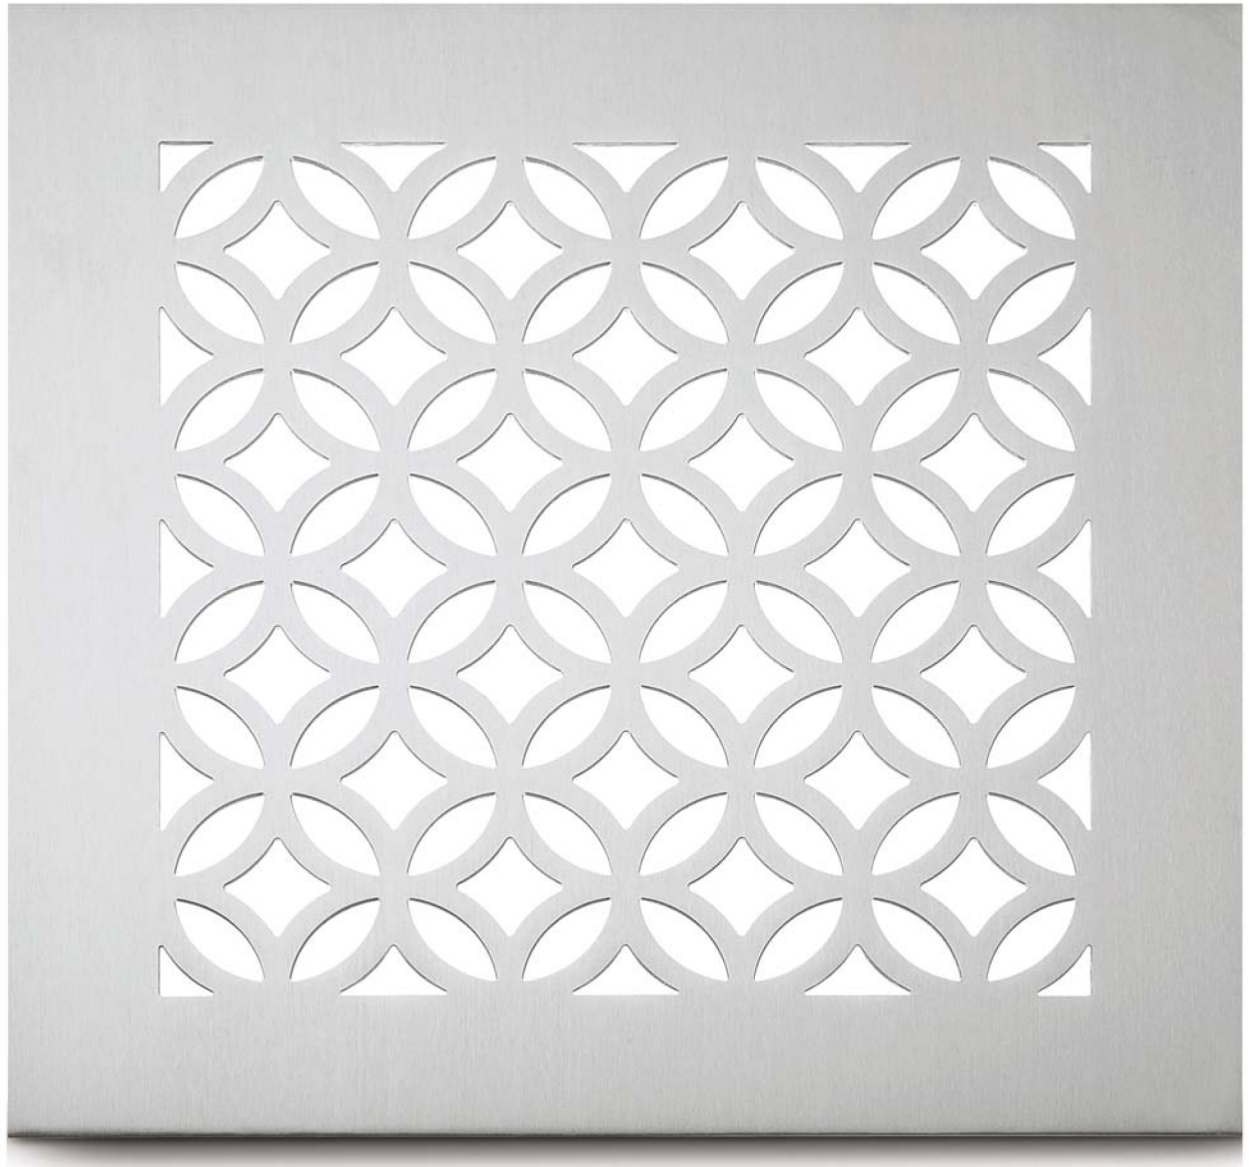

MATERIALS & FINISHES

ALUMINUM

- Satin
- Mirror Polish
- Primed
- Anodized Colors:
 - Clear
 - Black
 - Duranodic
 - > Light
 - > Medium
 - > Dark
- Powder Coating

BRASS or BRONZE

- Satin
- Mirror Polish
- Statuary (US10B):
 - > Light
 - > Medium
 - > Dark

STAINLESS STEEL

- Satin
- Mirror Polish

STEEL

- Raw
- Primed
- Powder Coating

THICKNESSES*

- Aluminum, Brass, Bronze, Steel:
1/16" - 1/8"
- Stainless Steel:
1/16" - 14 GA

*NOTE: Additional thicknesses available – ask your estimator for details.

ARCHITECTURAL GRILLE

222 CIRCLE LINK

- 2" pattern - 65% open area (shown)

AVAILABLE OPTIONS

- Beveled Edges
- Bending
- Access Door(s)
- Custom Borders
- Curved: *concave, convex or flat face*

TO ORDER:

1.800.387.6267