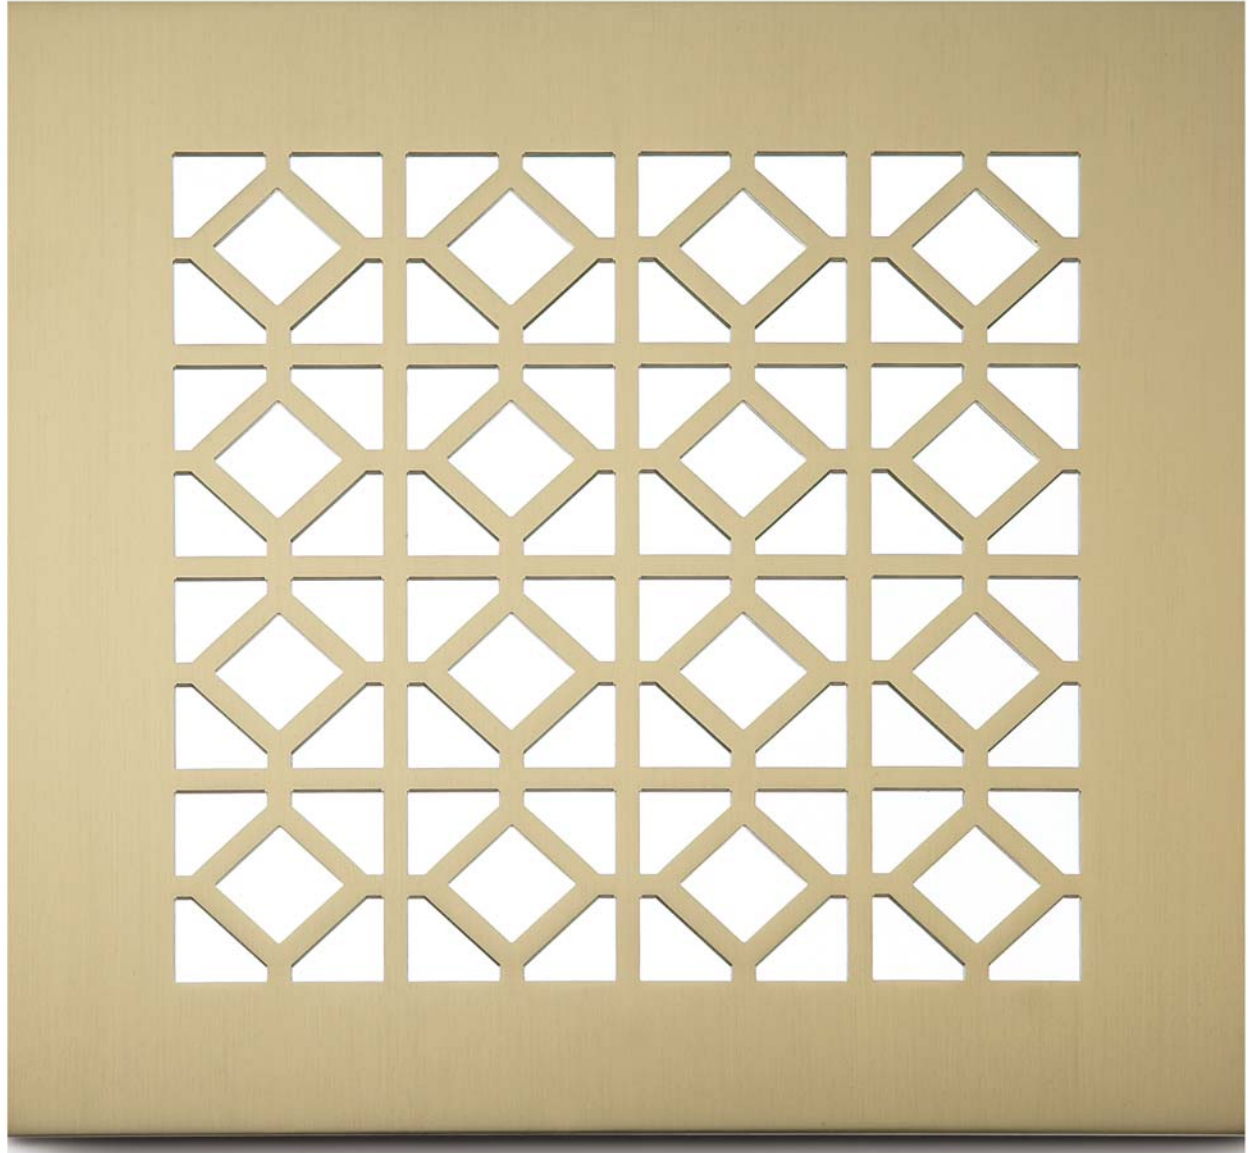

MATERIALS & FINISHES

ALUMINUM

- Satin
- Mirror Polish
- Primed
- Anodized Colors:
 - Clear
 - Black
 - Duranodic
 - > Light
 - > Medium
 - > Dark
- Powder Coating

BRASS or BRONZE

- Satin
- Mirror Polish
- Statuary (US10B):
 - > Light
 - > Medium
 - > Dark

STAINLESS STEEL

- Satin
- Mirror Polish

STEEL

- Raw
- Primed
- Powder Coating

THICKNESSES*

- Aluminum, Brass, Bronze, Steel:
1/16" - 1/8"
- Stainless Steel:
1/16" - 14 GA

*NOTE: Additional thicknesses available – ask your estimator for details.

ARCHITECTURAL GRILLE

219 WINDSOR

- 1 1/8" pattern - 48% open area
- 2" pattern - 55% open area (shown)

AVAILABLE OPTIONS

- Beveled Edges
- Bending
- Access Door(s)
- Custom Borders
- Curved: *concave, convex or flat face*