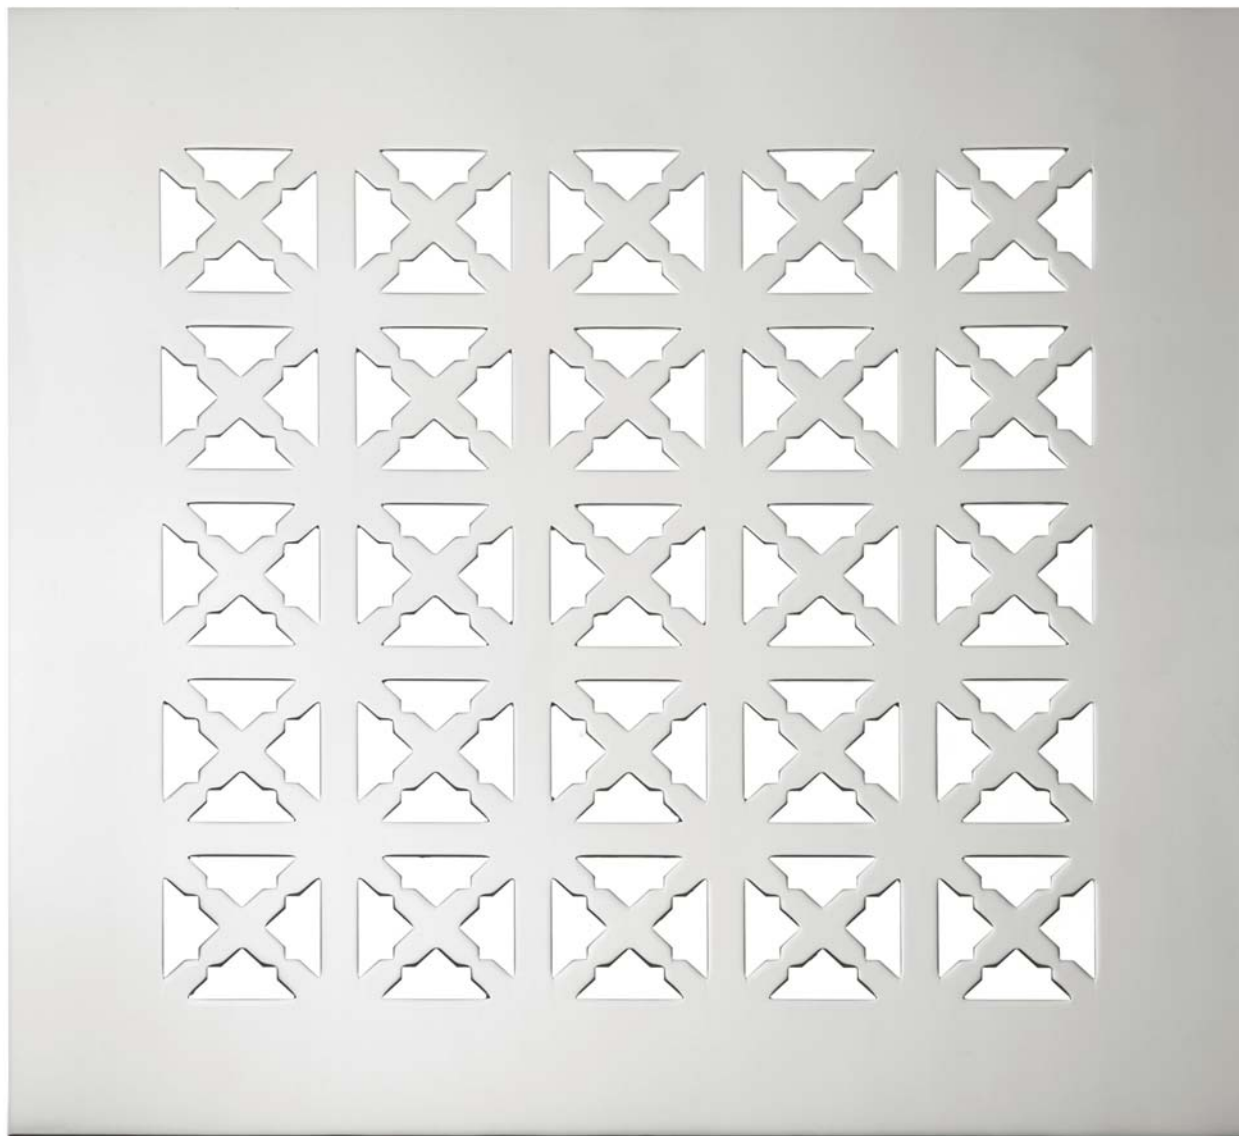

MATERIALS & FINISHES

ALUMINUM

- Satin
- Mirror Polish
- Primed
- Anodized Colors:
 - Clear
 - Black
 - Duranodic
 - > Light
 - > Medium
 - > Dark
- Powder Coating

BRASS or BRONZE

- Satin
- Mirror Polish
- Statuary (US10B):
 - > Light
 - > Medium
 - > Dark

STAINLESS STEEL

- Satin
- Mirror Polish

STEEL

- Raw
- Primed
- Powder Coating

THICKNESSES*

- Aluminum, Brass, Bronze, Steel:
1/16" - 1/8"
- Stainless Steel:
1/16" - 14 GA

*NOTE: Additional thicknesses available – ask your estimator for details.

ARCHITECTURAL GRILLE

218 CROSS LINK

- 1½" pattern - 45% open area (shown)

AVAILABLE OPTIONS

- Beveled Edges
- Bending
- Access Door(s)
- Custom Borders
- Curved: *concave, convex or flat face*

TO ORDER:

1.800.387.6267