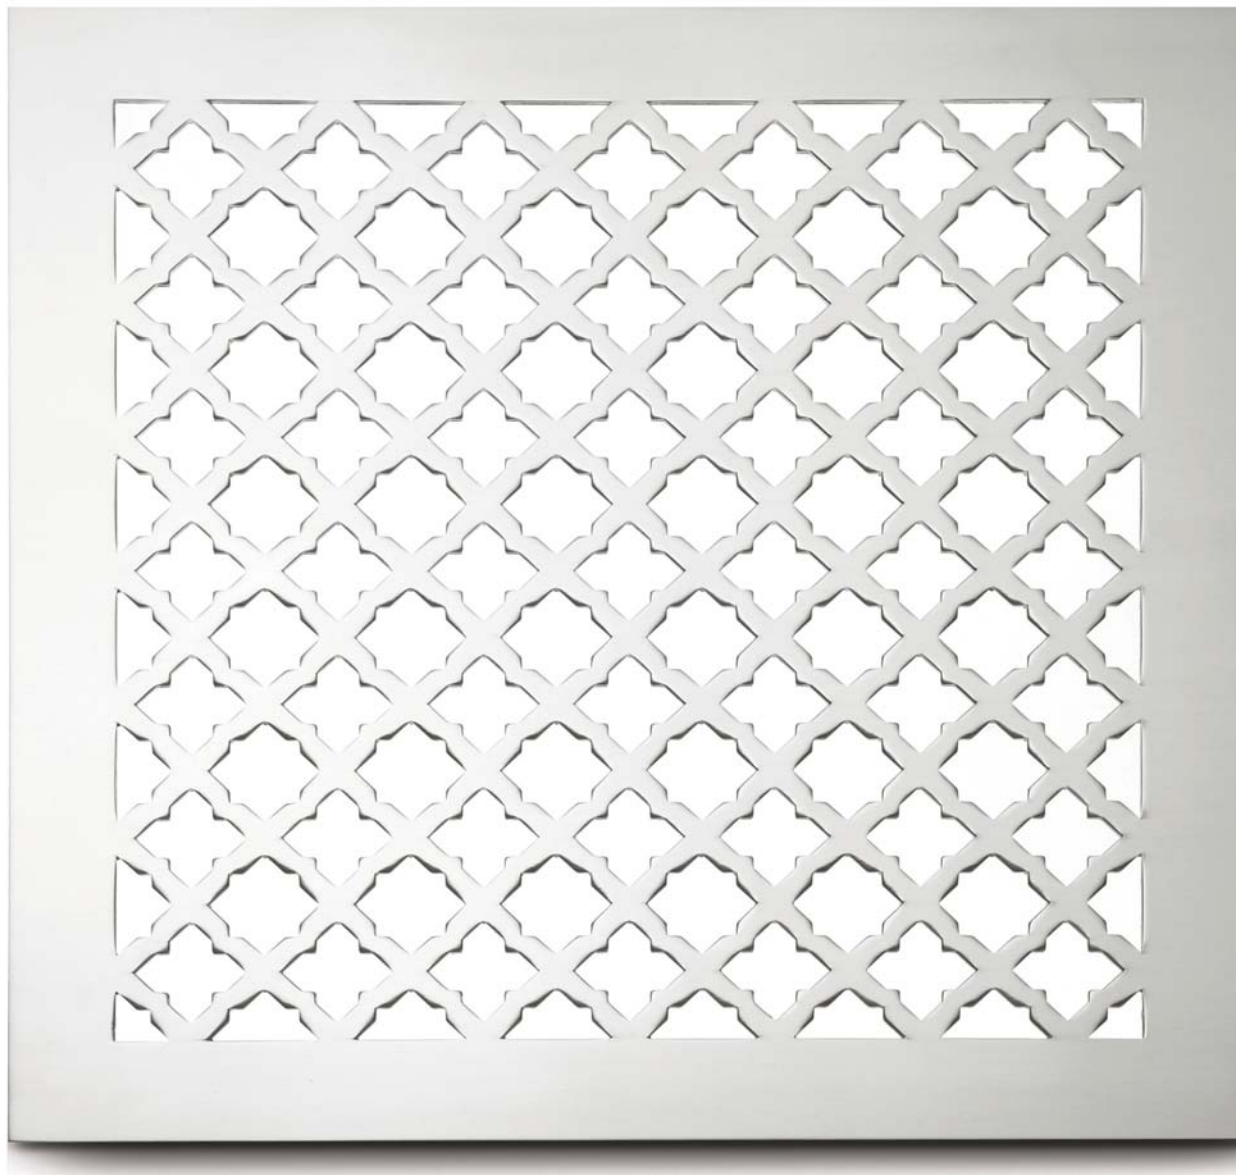

MATERIALS & FINISHES

ALUMINUM

- Satin
- Mirror Polish
- Primed
- Anodized Colors:
 - Clear
 - Black
 - Duranodic
 - > Light
 - > Medium
 - > Dark
- Powder Coating

BRASS or BRONZE

- Satin
- Mirror Polish
- Statuary (US10B):
 - > Light
 - > Medium
 - > Dark

STAINLESS STEEL

- Satin
- Mirror Polish

STEEL

- Raw
- Primed
- Powder Coating

THICKNESSES*

- Aluminum, Brass, Bronze, Steel:
1/16" - 1/8"
- Stainless Steel:
1/16" - 14 GA

*NOTE: Additional thicknesses available – ask your estimator for details.

ARCHITECTURAL GRILLE

214 GOTHIC

- 1 1/16" pattern - 58% open area (shown)

AVAILABLE OPTIONS

- Beveled Edges
- Bending
- Access Door(s)
- Custom Borders
- Curved: *concave, convex or flat face*

TO ORDER:

1.800.387.6267