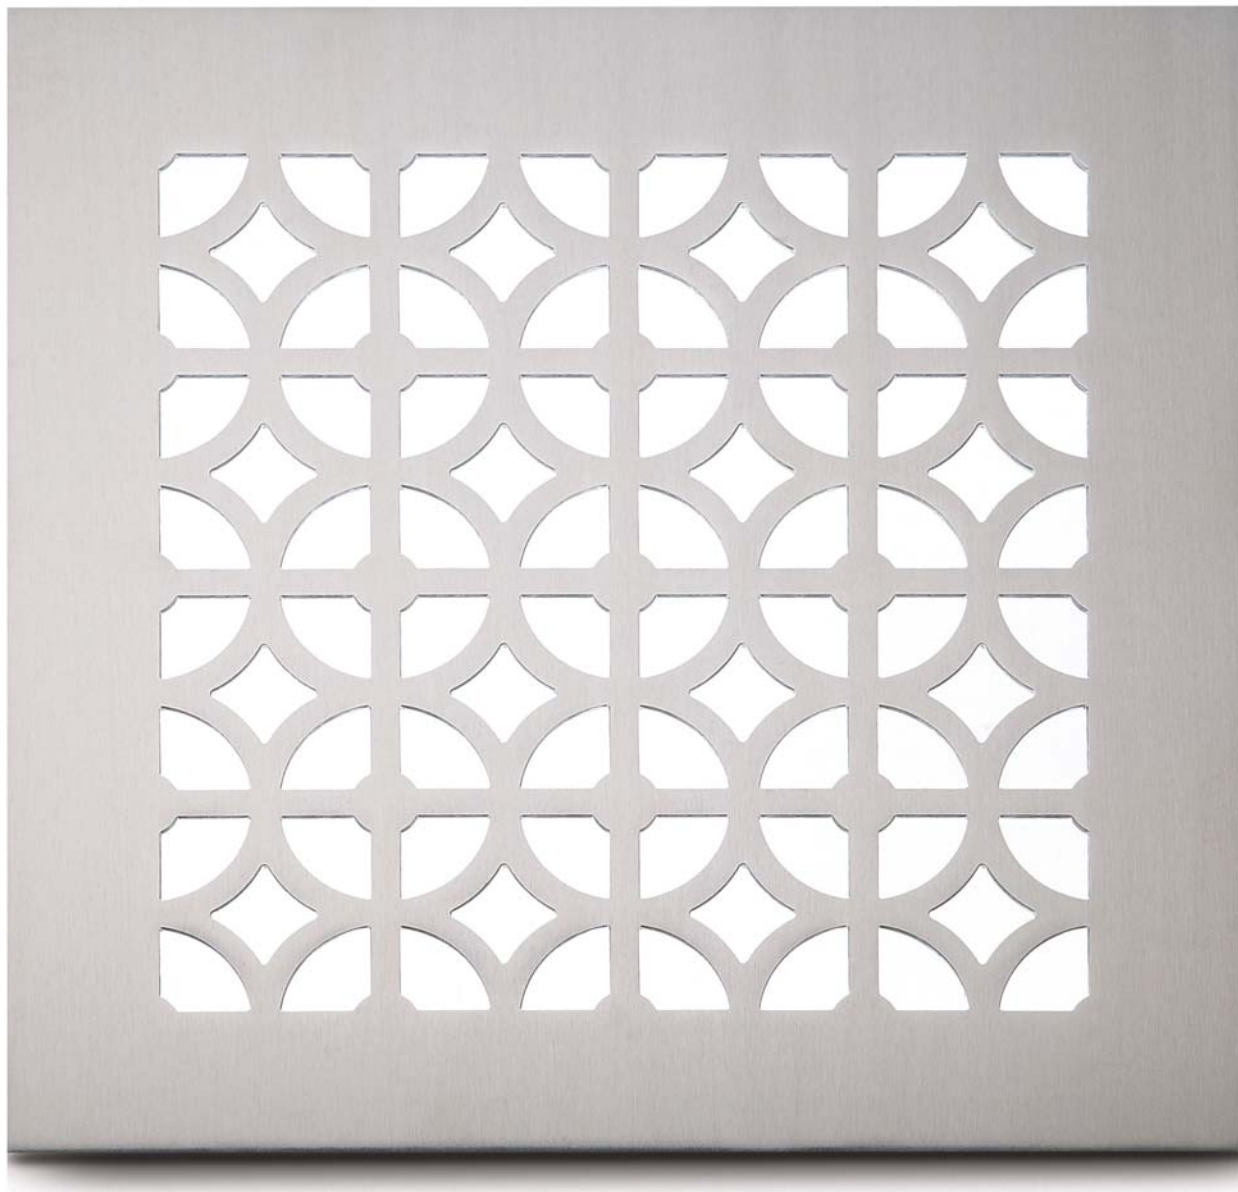

MATERIALS & FINISHES

ALUMINUM

- Satin
- Mirror Polish
- Primed
- Anodized Colors:
 - Clear
 - Black
 - Duranodic
 - > Light
 - > Medium
 - > Dark
- Powder Coating

BRASS or BRONZE

- Satin
- Mirror Polish
- Statuary (US10B):
 - > Light
 - > Medium
 - > Dark

STAINLESS STEEL

- Satin
- Mirror Polish

STEEL

- Raw
- Primed
- Powder Coating

THICKNESSES*

- Aluminum, Brass, Bronze, Steel:
1/16" - 1/8"
- Stainless Steel:
1/16" - 14 GA

*NOTE: Additional thicknesses available – ask your estimator for details.

ARCHITECTURAL GRILLE

211 EGYPTIAN

- 1" pattern - 40% open area
- 2" pattern - 55% open area (shown)

AVAILABLE OPTIONS

- Beveled Edges
- Bending
- Access Door(s)
- Custom Borders
- Curved: *concave, convex or flat face*