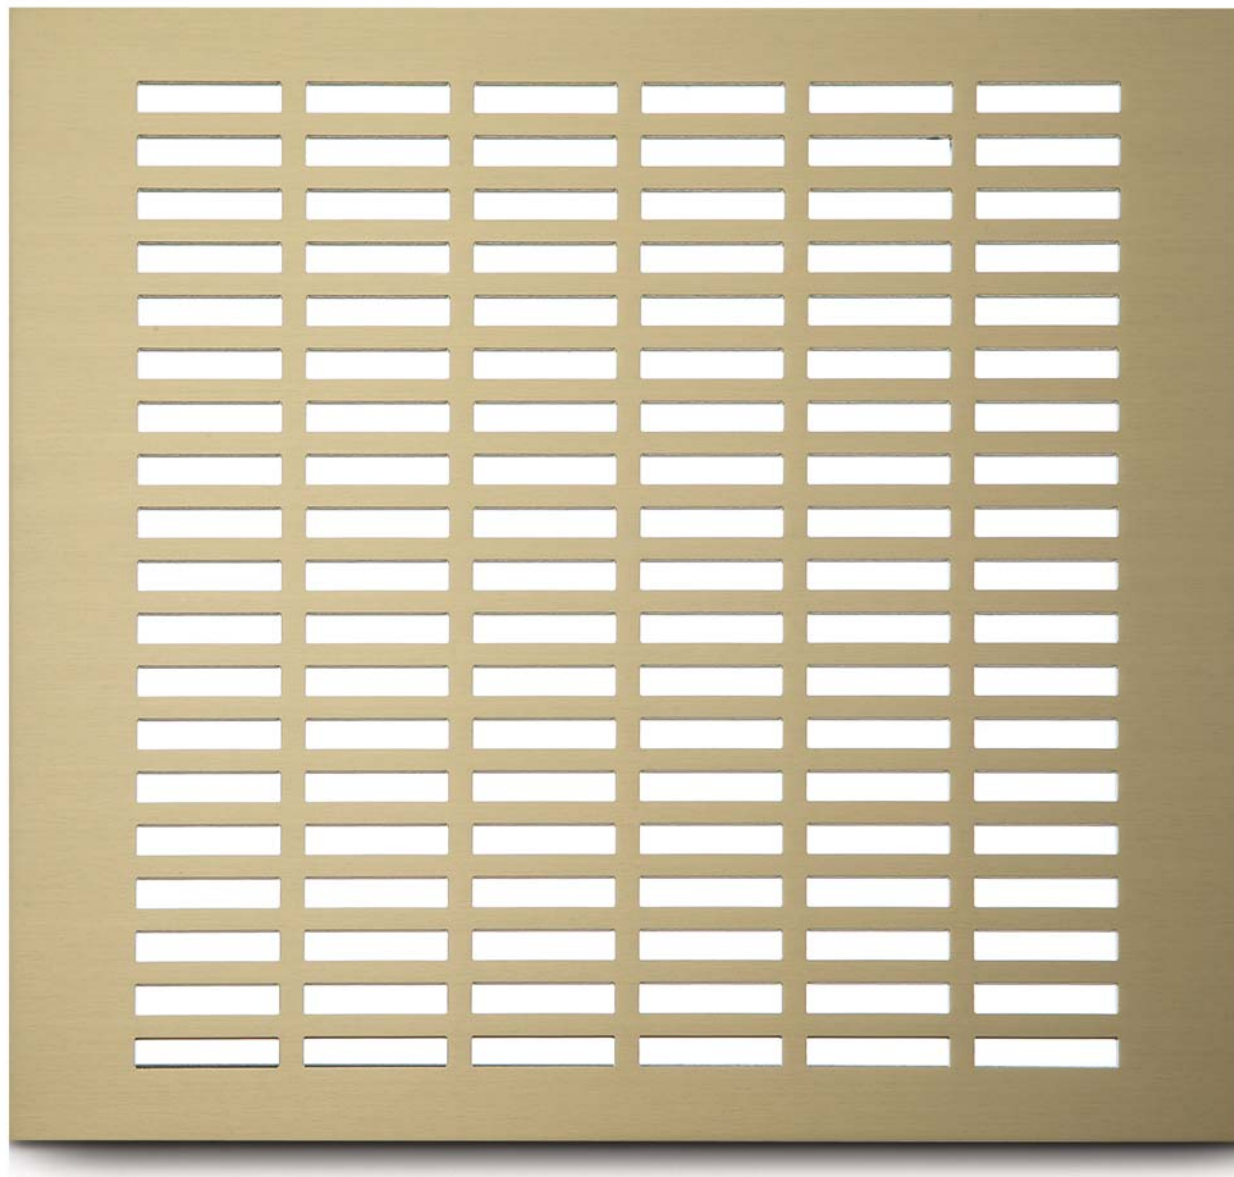

MATERIALS & FINISHES

ALUMINUM

- Satin
- Mirror Polish
- Primed
- Anodized Colors:
  - Clear
  - Black
  - Duranodic
    - > Light
    - > Medium
    - > Dark
- Powder Coating

BRASS or BRONZE

- Satin
- Mirror Polish
- Statuary (US10B):
  - > Light
  - > Medium
  - > Dark

STAINLESS STEEL

- Satin
- Mirror Polish

STEEL

- Raw
- Primed
- Powder Coating

THICKNESSES*

- Aluminum, Brass, Bronze, Steel:
  1/16" - 1/8"
- Stainless Steel:
  1/16" - 14 GA

*NOTE: Additional thicknesses available – ask your estimator for details.

ARCHITECTURAL GRILLE

210 SCHOOL SLOT

- 1/4" x 1" pattern - 35% open area
- 5/16" x 1 3/8" pattern - 43% open area (shown)

AVAILABLE OPTIONS

- Beveled Edges
- Bending
- Access Door(s)
- Custom Borders
- Curved: *concave, convex or flat face*

TO ORDER:

1.800.387.6267

P: 718.832.1200

F: 718.832.1390

ARCHGRILLE.COM

- Patterns shown are not to scale. Full scale available in "downloads" on our website.