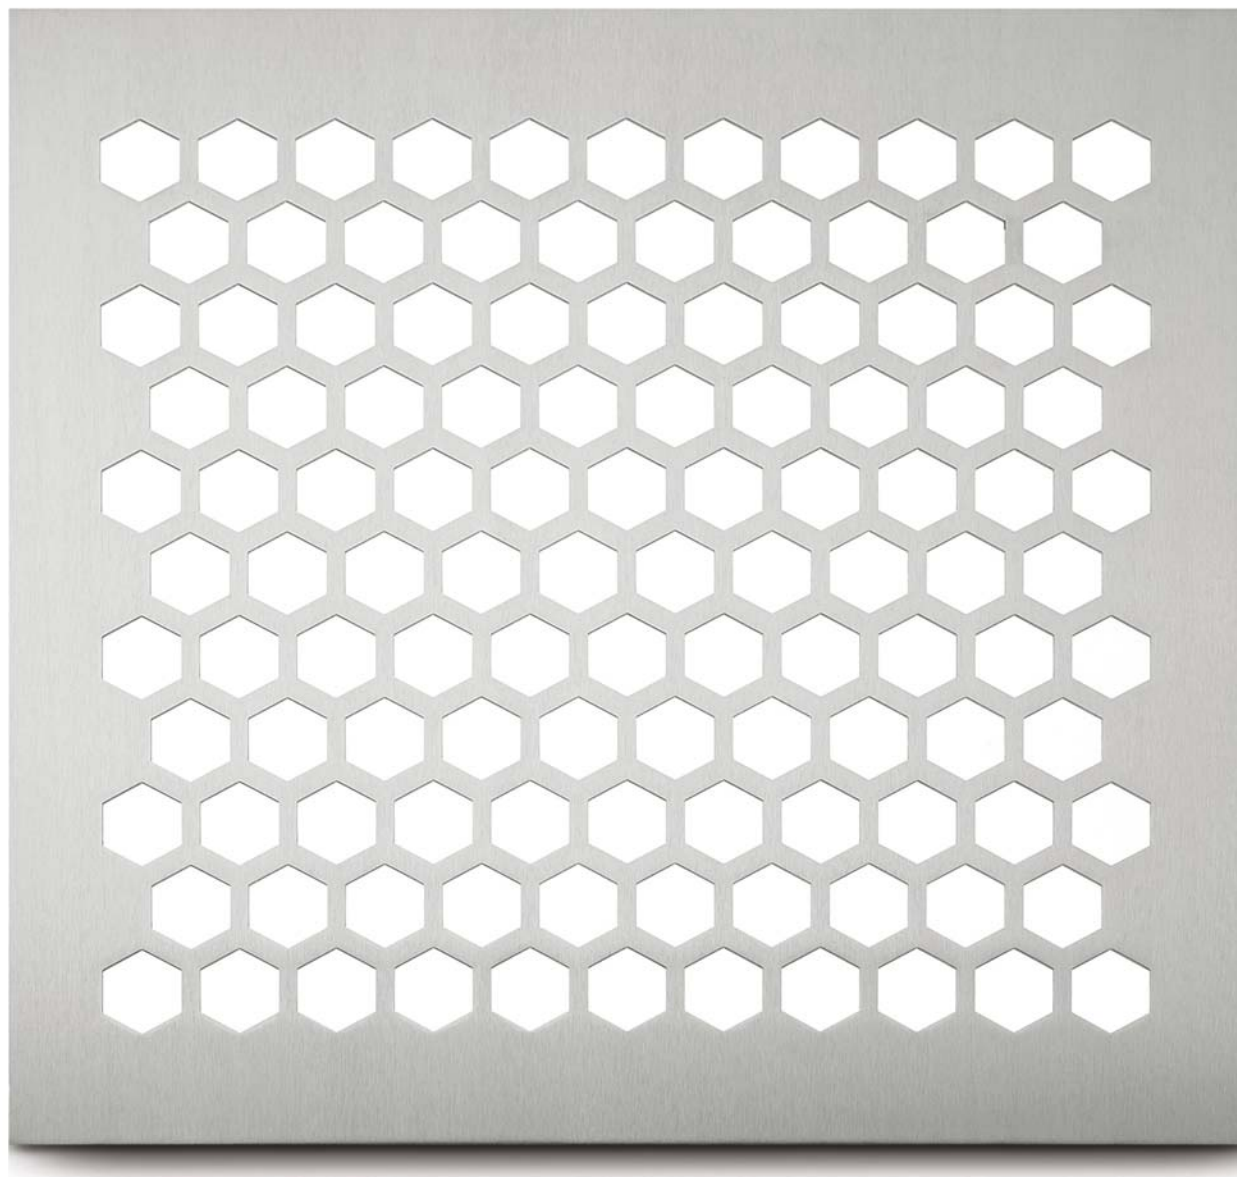

MATERIALS & FINISHES

ALUMINUM

- Satin
- Mirror Polish
- Primed
- Anodized Colors:
 - Clear
 - Black
 - Duranodic
 - > Light
 - > Medium
 - > Dark
- Powder Coating

BRASS or BRONZE

- Satin
- Mirror Polish
- Statuary (US10B):
 - > Light
 - > Medium
 - > Dark

STAINLESS STEEL

- Satin
- Mirror Polish

STEEL

- Raw
- Primed
- Powder Coating

THICKNESSES*

- Aluminum, Brass, Bronze, Steel:
1/16" - 1/8"
- Stainless Steel:
1/16" - 14 GA

*NOTE: Additional thicknesses available – ask your estimator for details.

ARCHITECTURAL GRILLE

203 HONEYCOMB

- 3/4" pattern - 50% open area (shown)

AVAILABLE OPTIONS

- Beveled Edges
- Bending
- Access Door(s)
- Custom Borders
- Curved: *concave, convex or flat face*

TO ORDER:

1.800.387.6267