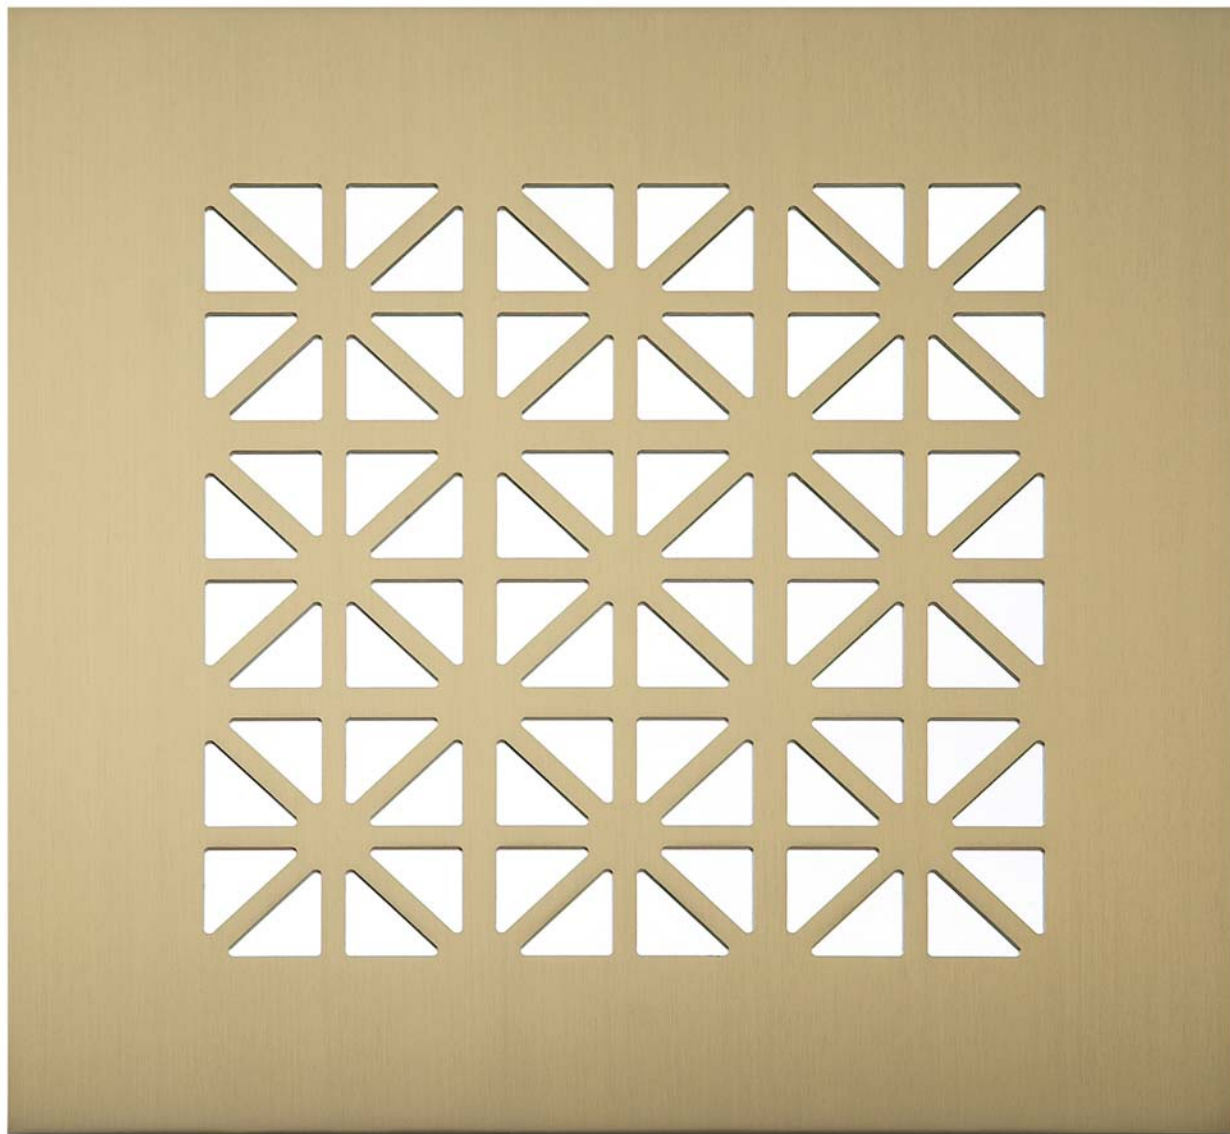

MATERIALS & FINISHES

ALUMINUM

- Satin
- Mirror Polish
- Primed
- Anodized Colors:
 - Clear
 - Black
 - Duranodic
 - > Light
 - > Medium
 - > Dark
- Powder Coating

BRASS or BRONZE

- Satin
- Mirror Polish
- Statuary (US10B):
 - > Light
 - > Medium
 - > Dark

STAINLESS STEEL

- Satin
- Mirror Polish

STEEL

- Raw
- Primed
- Powder Coating

THICKNESSES*

- Aluminum, Brass, Bronze, Steel:
1/16" - 1/8"
- Stainless Steel:
1/16" - 14 GA

*NOTE: Additional thicknesses available – ask your estimator for details.

ARCHITECTURAL GRILLE

202 GRECIAN

- 1¼" pattern - 39% open area
- 2½" pattern - 58% open area (shown)

AVAILABLE OPTIONS

- Beveled Edges
- Bending
- Access Door(s)
- Custom Borders
- Curved: *concave, convex or flat face*