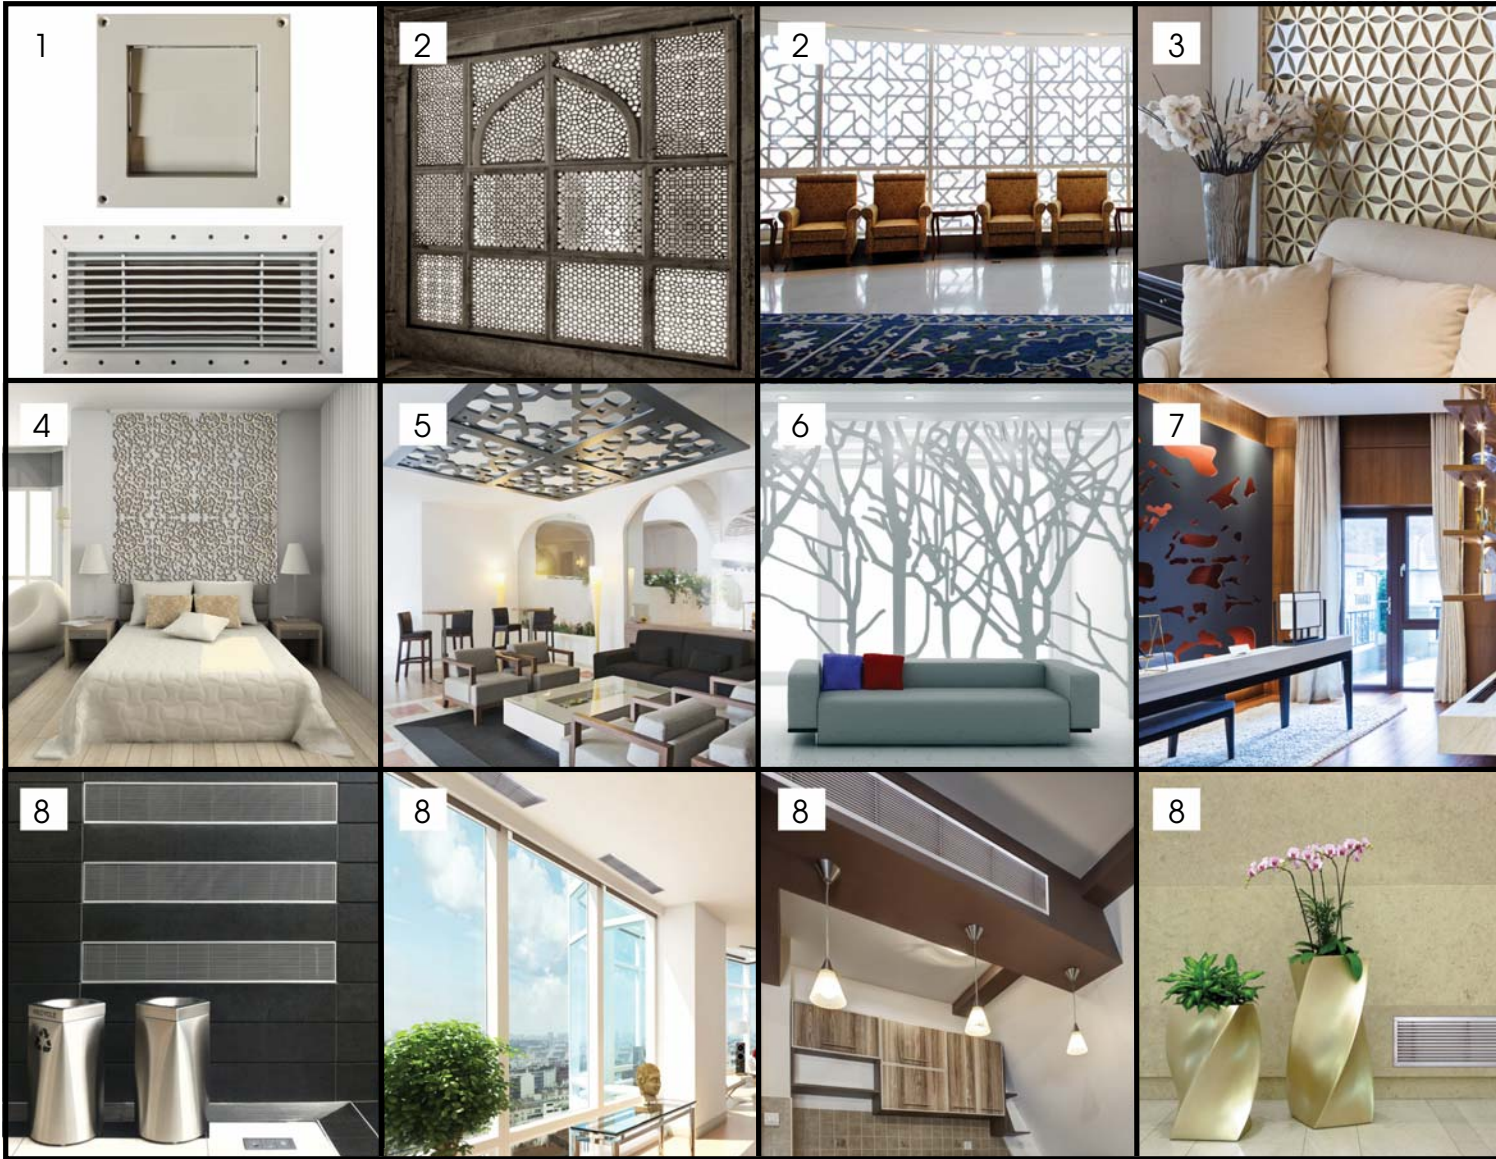

ARCHITECTURAL GRILLE

CUSTOM DESIGNED, FABRICATED AND FINISHED

- 1. ITEM: DRYER VENT COVER
DESIGN: STANDARD
MATERIAL: ALUMINUM
FINISH: POWDER COAT
- ITEM: LINEAR BAR GRILLE
DESIGN: AG10 J FRAME
MATERIAL: ALUMINUM
FINISH: SATIN
- 2. ITEM: DECORATIVE PANELS
DESIGN: ARABIAN + CUSTOM
MATERIAL: BRASS + BRONZE
FINISH: LIGHT STATUARY
- 3. ITEM: DECORATIVE PANEL
DESIGN: CUSTOM
MATERIAL: BRASS
FINISH: SATIN
- 4. ITEM: DECORATIVE PANEL
DESIGN: CUSTOM
MATERIAL: WOOD
FINISH: NATURAL
- 5. ITEM: DROP CEILING PANELS
DESIGN: CUSTOM
MATERIAL: ALUMINUM
FINISH: POWDER COAT
- 6. ITEM: DECORATIVE PANEL
DESIGN: CUSTOM
MATERIAL: ALUMINUM
FINISH: POWDER COAT
- 7. ITEM: DECORATIVE LIGHT PANEL
DESIGN: CUSTOM
MATERIAL: ALUMINUM
FINISH: POWDER COAT
- 8. ITEM: LINEAR BAR GRILLES
DESIGN: AG10, AG20, AG40, AG60
MATERIAL: ALUMINUM
FINISH: SATIN