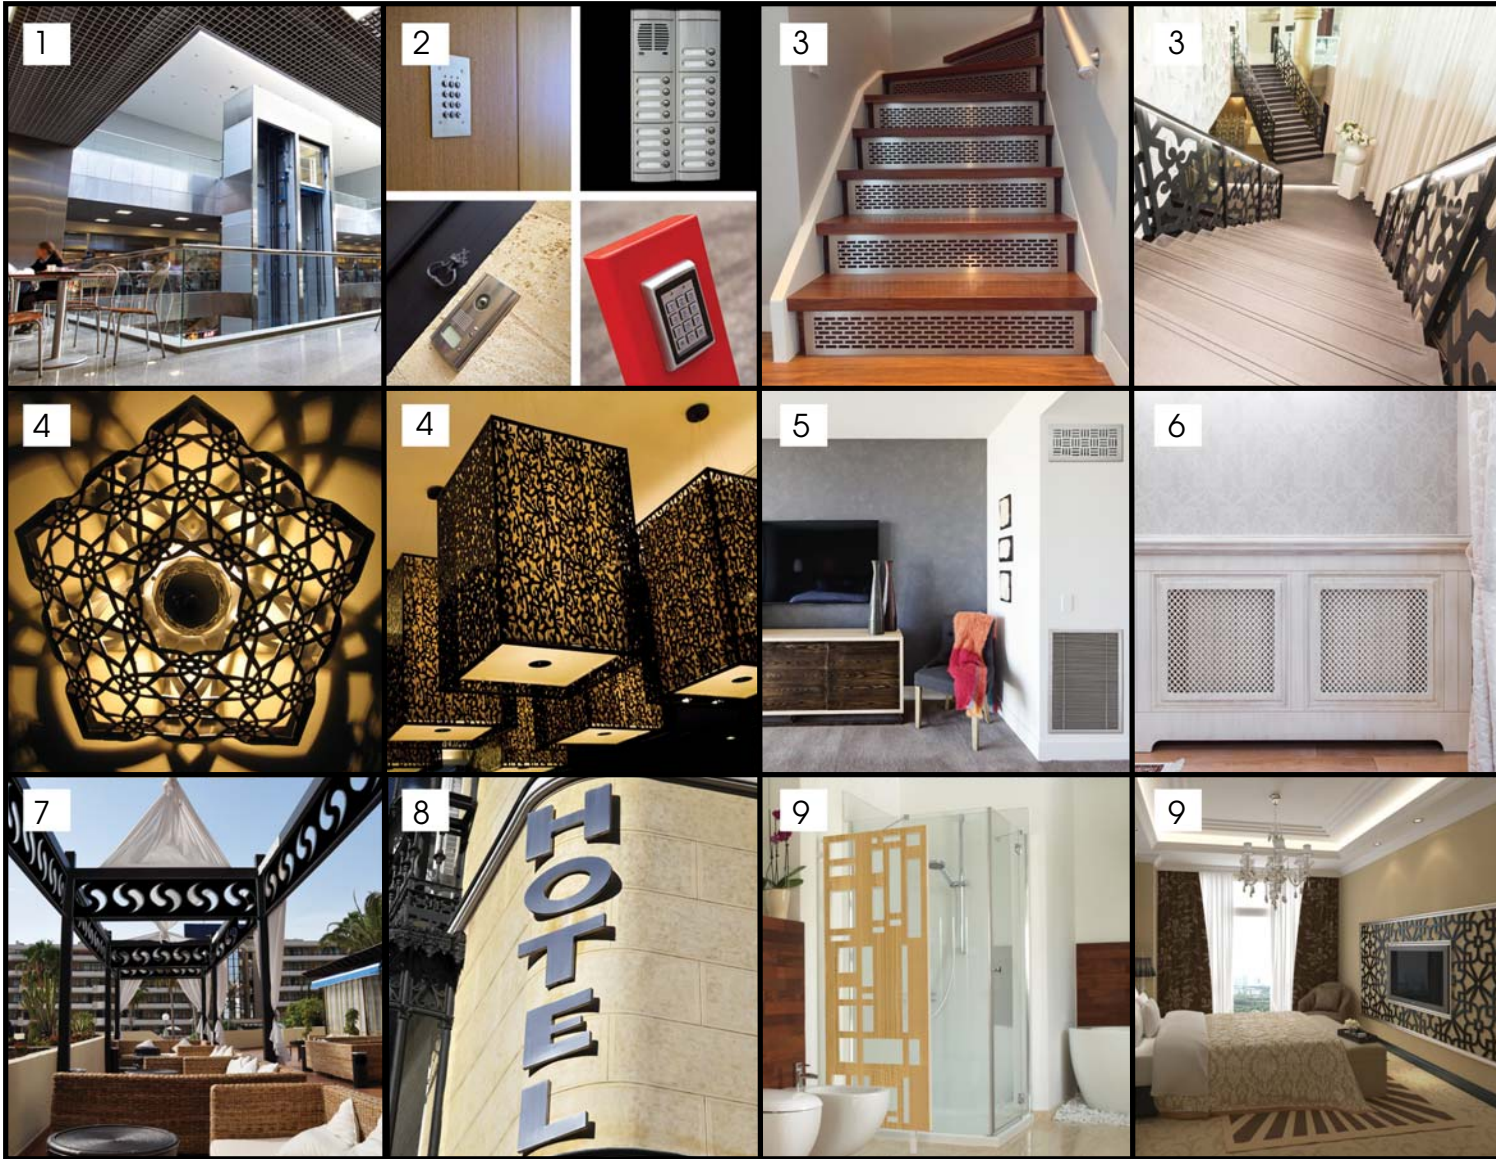

ARCHITECTURAL GRILLE

CUSTOM DESIGNED, FABRICATED AND FINISHED

1. ITEM: DROP CEILING PANELS
  DESIGN: EGG CRATE GRILLE
  MATERIAL: ALUMINUM
  FINISH: SATIN
2. ITEM: COVER PLATES
  DESIGN: CUSTOM
  MATERIAL: STAINLESS STEEL
  FINISH: SATIN + POWDER COAT
3. ITEM: STAIR RISERS + INFILL PANELS
  DESIGN: CUSTOM
  MATERIAL: STAINLESS STEEL
  FINISH: SATIN + POWDER COAT
4. ITEM: LIGHT FIXTURE PANELS
  DESIGN: CUSTOM
  MATERIAL: STEEL
  FINISH: POWDER COAT
5. ITEM: WALL GRILLE
  DESIGN: PARQUET
  MATERIAL: ALUMINUM
  FINISH: SATIN
6. ITEM: RADIATOR COVER PANELS
  DESIGN: GOTHIC
  MATERIAL: ALUMINUM
  FINISH: POWDER COAT
7. ITEM: DECORATIVE PANELS
  DESIGN: SURF
  MATERIAL: ALUMINUM
  FINISH: POWDER COAT
8. ITEM: LETTERING/SIGNAGE
  DESIGN: BLOCK
  MATERIAL: STAINLESS STEEL
  FINISH: SATIN
9. ITEM: DECORATIVE PANELS
  DESIGN: CUSTOM
  MATERIAL: WOOD + ALUMINUM
  FINISH: STAIN + POWDER COAT

42 SECOND AVENUE
BROOKLYN, NY 11215
1.800.387.6267
info@archgrille.com
www.archgrille.com