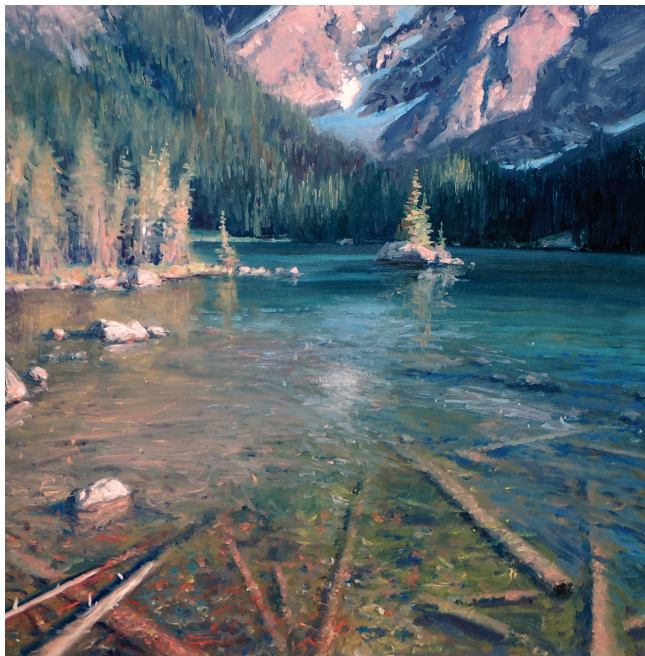

T | TRAILSIDE
GALLERIES

130 E. BROADWAY | PO BOX 1149 | JACKSON, WYOMING 83001

JACKSON: (307) 733-3186 | SCOTTSDALE: (480) 945-7751

TRAILSIDEGALLERIES.COM | INFO@TRAILSIDEGALLERIES.COM

PRST STD
CLASS
US POSTAGE
PAID
Great Falls, MT
Permit No. 151

Michael Godfey, *A Mountain Jewel*, oil on board, 12x12 inches, $4,300