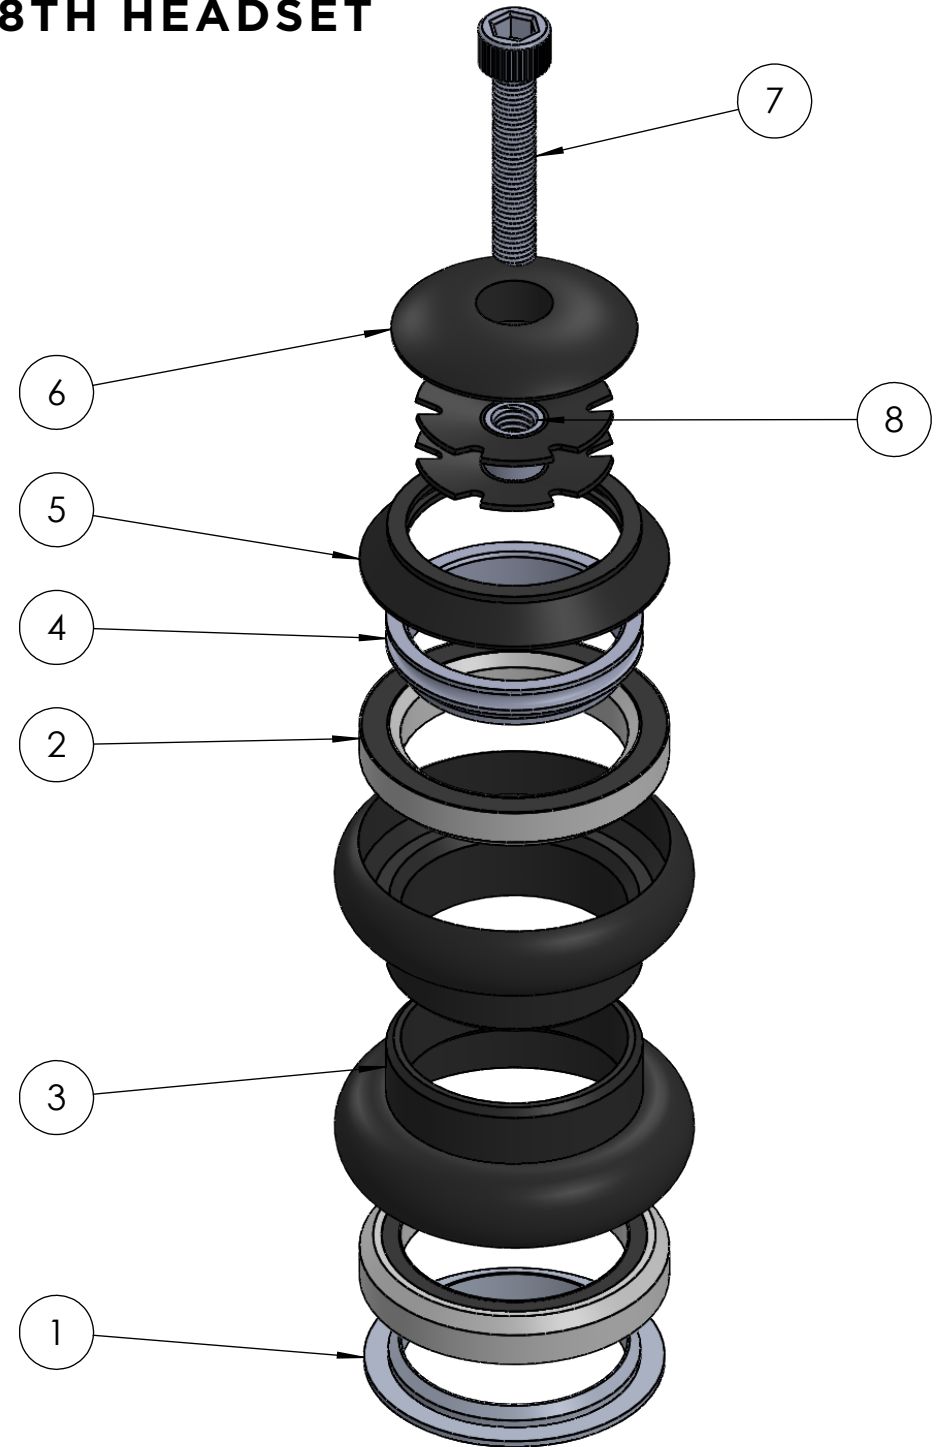

SEALED BEARING CONVENTIONAL 1 1/8TH HEADSET ERSP000045

ITEM NO.	PART NUMBER	
1	FORK CROWN RACE	1
2	45 DEG BEARING	2
3	HEADSET CUP	2
4	COMPRESSION RING	1
5	DUST SEAL	1
6	TOP CAP	1
7	CAP BOLT	1
8	STAR NUT	1