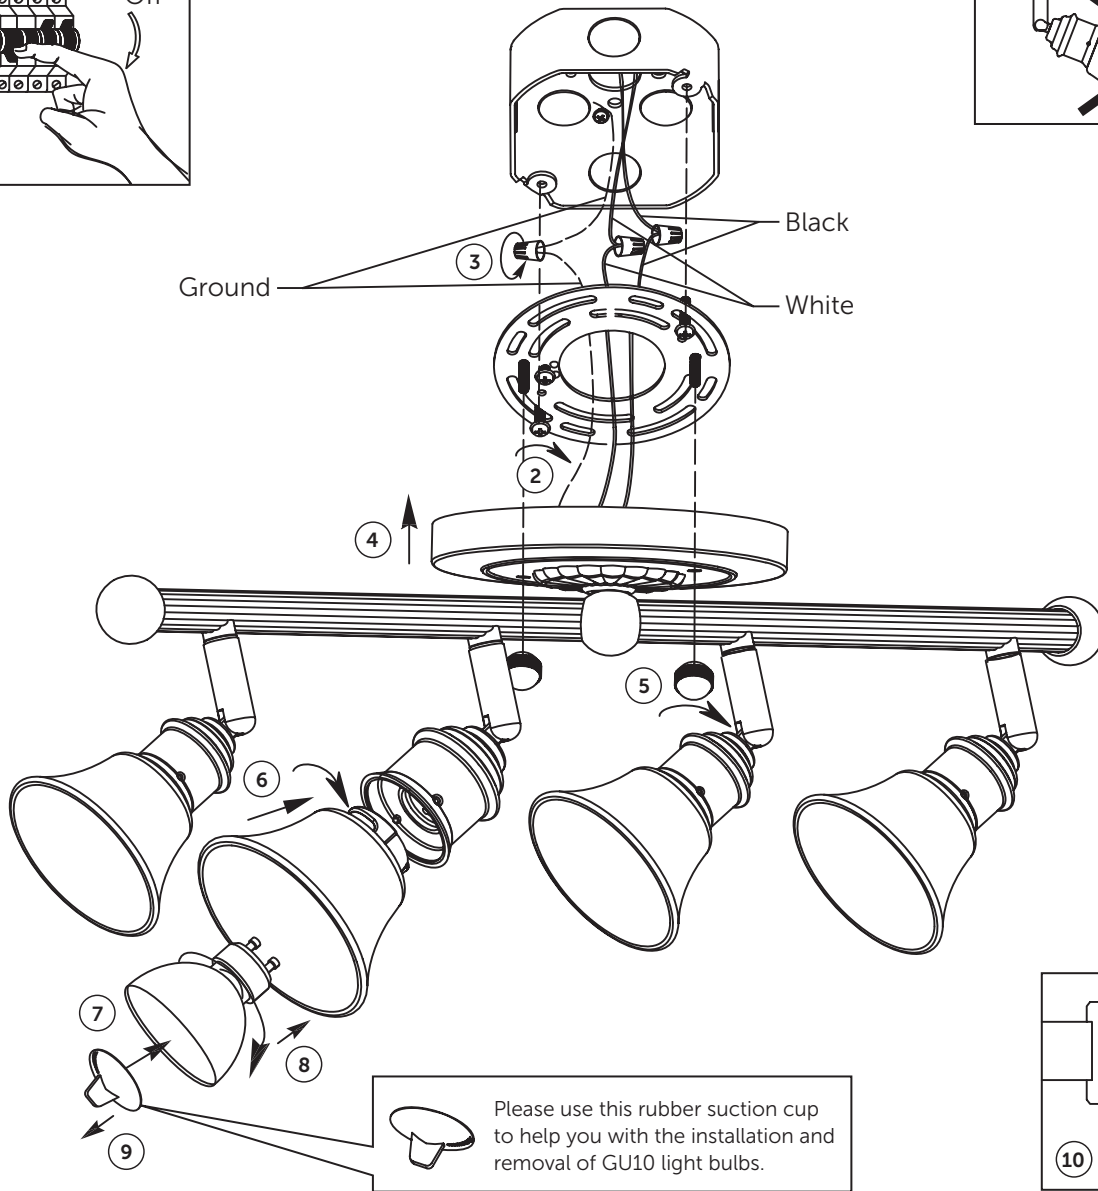

## STRATFORD 4-LIGHT TRACK FIXTURE

model no. 052-4829-2 | contact us: 1-866-827-4985

**IMPORTANT:** Please read this manual carefully before assembly and save it for reference.

### ⚠ CAUTION:

1. Turn off electrical power at breaker panel before starting installation of light fixture.
2. This product must be installed in accordance with the applicable installation code by a person familiar with the construction and operation of the product and the hazards involved.