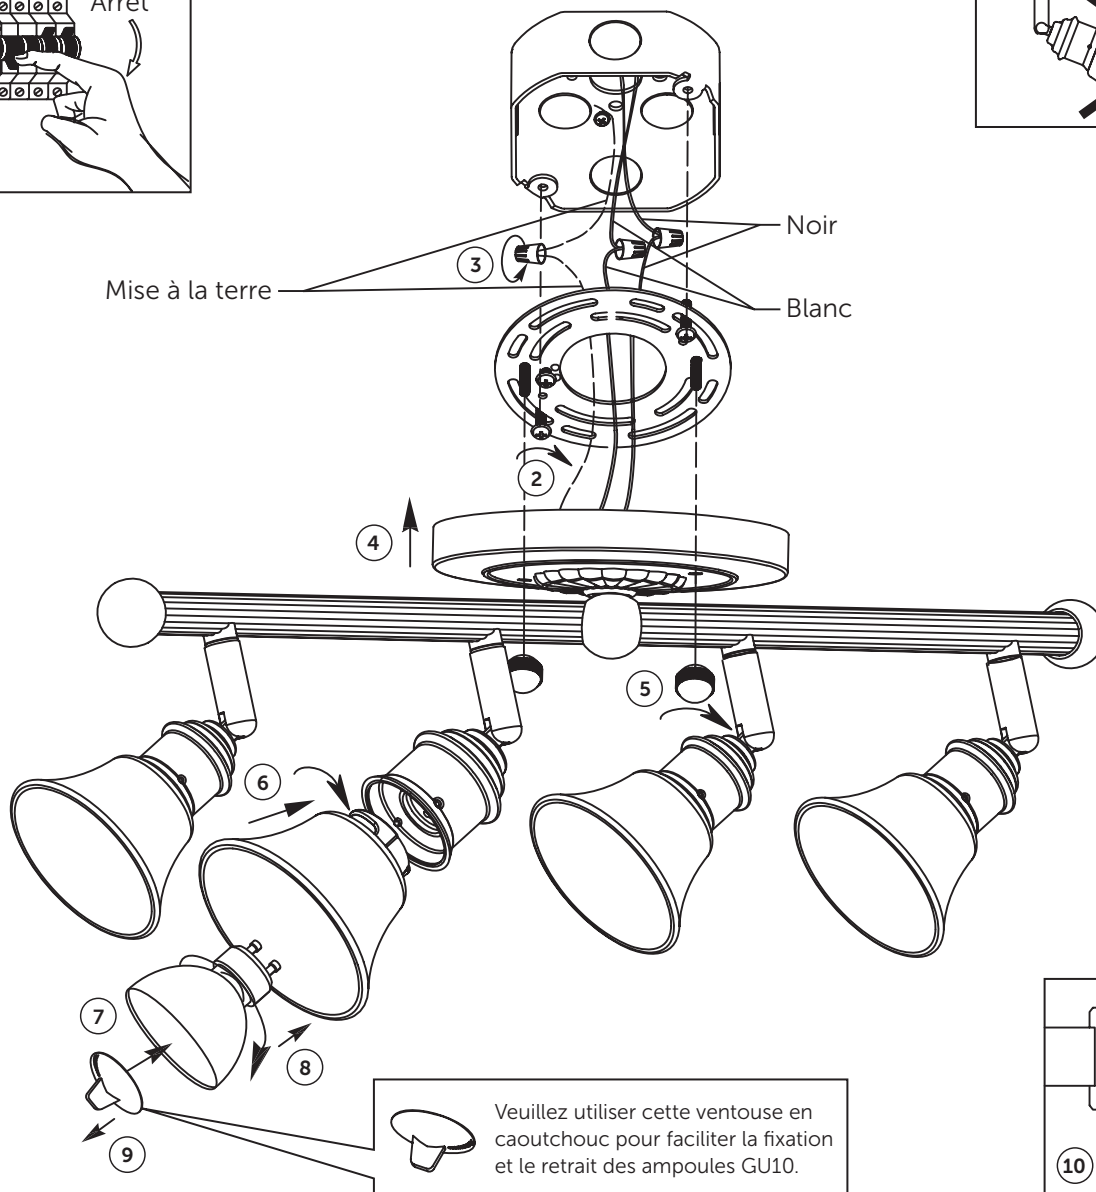

LUMINAIRE SUR RAIL À 4 LUMIÈRES STRATFORD

N° de modèle : 052-4829-2 | Communiquez avec nous : 1 866 827-4985

IMPORTANT : Lisez attentivement le guide d'utilisation avant l'assemblage et conservez-le pour consultation ultérieure.

⚠ ATTENTION :

1. Coupez l'alimentation électrique au niveau du disjoncteur avant de fixer le luminaire.
2. Ce produit doit être installé conformément au code d'installation en vigueur par une personne connaissant la construction et le fonctionnement du produit, ainsi que les risques qui y sont liés.

Remarque : le produit peut différer de l'illustration.

Cet article Noma^{MD} comporte une garantie d'un (1) an contre les défauts de fabrication et de matériaux. Noma Canada consent à remplacer l'article défectueux lorsqu'il est retourné au point de vente, accompagné de la preuve d'achat, au cours de la période de garantie convenue. Ce produit n'est pas couvert contre l'usure ou les bris causés par un usage abusif ou inapproprié.