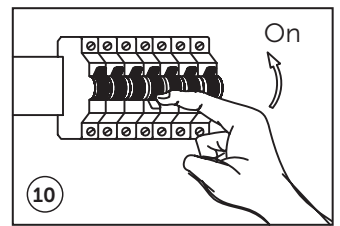

## STRATFORD 4-LIGHT TRACK FIXTURE

model no. 052-4829-2 | contact us: 1-866-827-4985

**IMPORTANT:** Please read this manual carefully before assembly and save it for reference.

### ⚠ CAUTION:

1. Turn off electrical power at breaker panel before starting installation of light fixture.
2. This product must be installed in accordance with the applicable installation code by a person familiar with the construction and operation of the product and the hazards involved.