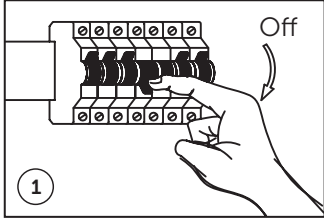

## STRATFORD 3-LIGHT TRACK FIXTURE

model no. 052-4828-4 | contact us: 1-866-827-4985

**IMPORTANT:** Please read this manual carefully before assembly and save it for reference.

### ⚠ CAUTION:

1. Turn off electrical power at breaker panel before starting installation of light fixture.
2. This product must be installed in accordance with the applicable installation code by a person familiar with the construction and operation of the product and the hazards involved.