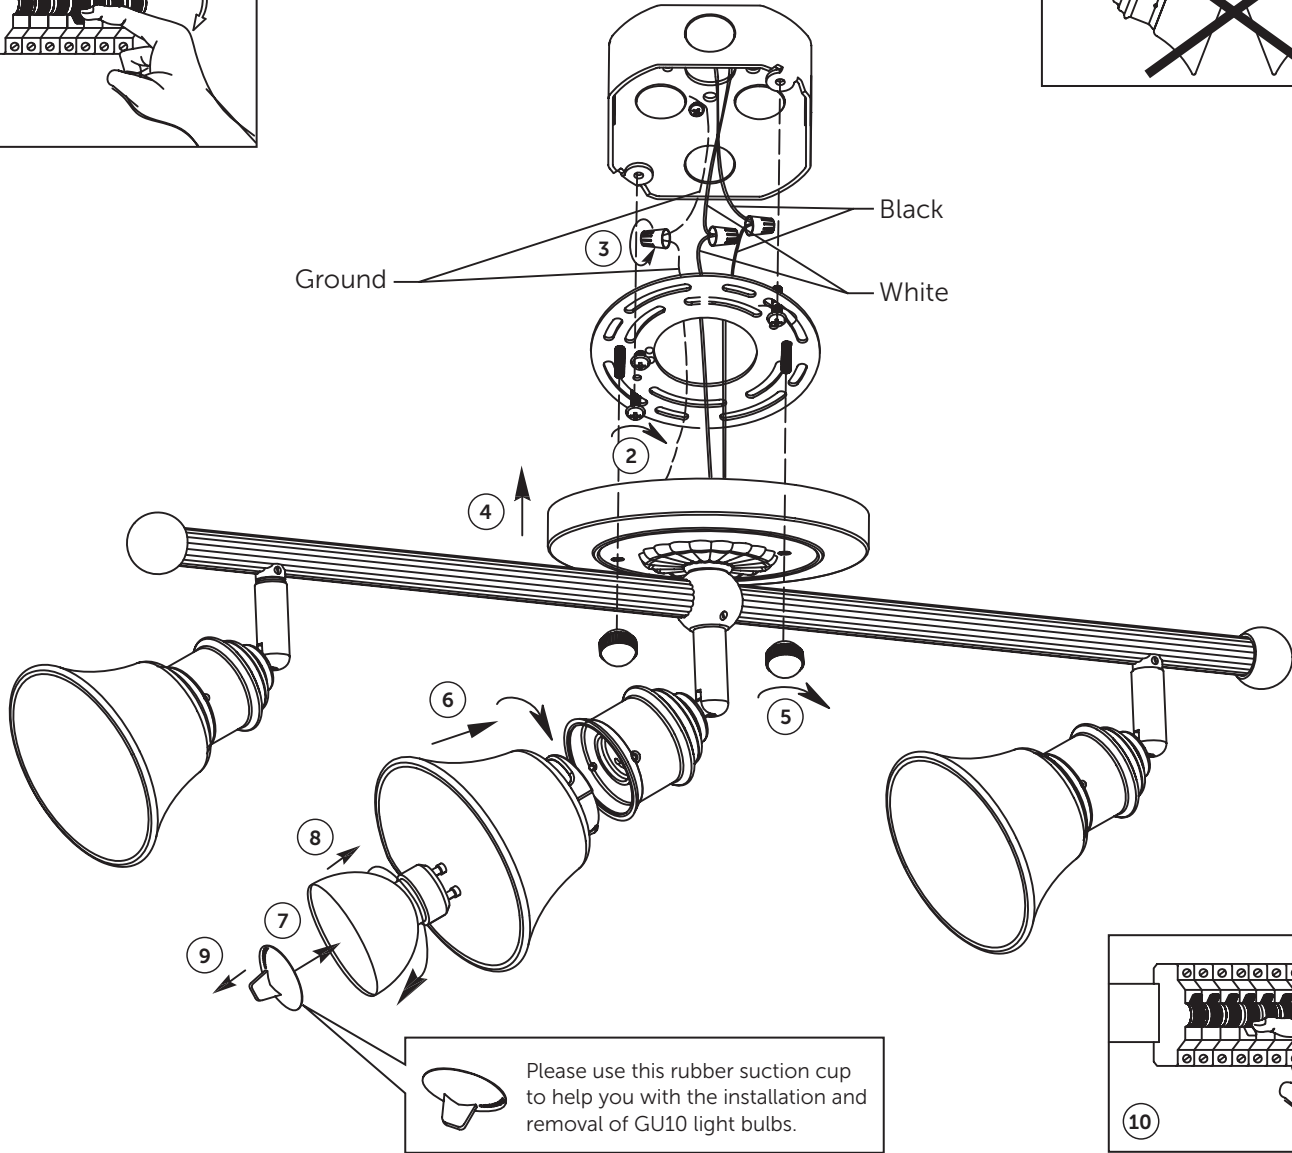

## STRATFORD 3-LIGHT TRACK FIXTURE

model no. 052-4828-4 | contact us: 1-866-827-4985

**IMPORTANT:** Please read this manual carefully before assembly and save it for reference.

### ⚠ CAUTION:

1. Turn off electrical power at breaker panel before starting installation of light fixture.
2. This product must be installed in accordance with the applicable installation code by a person familiar with the construction and operation of the product and the hazards involved.