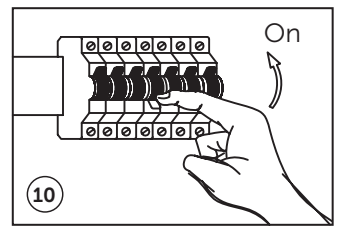

## STRATFORD 3-LIGHT TRACK FIXTURE

model no. 052-4828-4 | contact us: 1-866-827-4985

**IMPORTANT:** Please read this manual carefully before assembly and save it for reference.

### ⚠ CAUTION:

1. Turn off electrical power at breaker panel before starting installation of light fixture.
2. This product must be installed in accordance with the applicable installation code by a person familiar with the construction and operation of the product and the hazards involved.