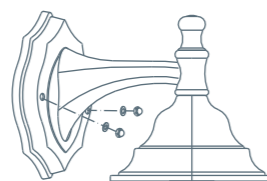

Step 1 - requires D, E, G, H

Take off cap nuts (D) and rubber ring (E). Then attach the crossbar (G) by tightening the machine screws (H) securely into the outlet box (not included). The mounting screws of crossbar should protrude away from the outlet box.

Step 2

Strip 3/4" (19 mm) of insulation from wire ends. Twist stripped ends together with pliers (not included), black to black (power) and white to white (neutral). Attach copper wire to ground wire. Helpful hint: If necessary, attach copper ground wire to grounded outlet box.

Step 3 - requires I

Attach wire connectors (F). Tape wire connectors (F) and wires together.

Step 4 - requires A, D, E, G

Place fixture (A) onto the crossbar (G). Then put the rubber ring (E) onto mounting screws of the crossbar. Secure with cap nuts (D).

Assembly

Step 5

Install light bulb (not included). Use one 60 W bulb.

Step 6 - requires A, B, C

Place glass (B) onto the fixture (A) and secure with screws (C).

4

5

This product carries a one (1) year warranty against defects in workmanship and materials. Noma Canada agrees to replace a defective product, within the stated warranty period, when returned to the place of purchase with proof of purchase. This product is not guaranteed against wear or breakage due to misuse and/or abuse.