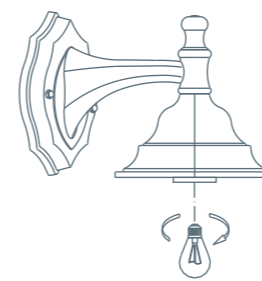

Step 1 - requires D, E, G, H

Take off cap nuts (D) and rubber ring (E). Then attach the crossbar (G) by tightening the machine screws (H) securely into the outlet box (not included). The mounting screws of crossbar should protrude away from the outlet box.

Step 2

Strip 3/4" (19 mm) of insulation from wire ends. Twist stripped ends together with pliers (not included), black to black (power) and white to white (neutral). Attach copper wire to ground wire. Helpful hint: If necessary, attach copper ground wire to grounded outlet box.

Step 3 - requires I

Attach wire connectors (F). Tape wire connectors (F) and wires together.

Step 4 - requires A, D, E, G

Place fixture (A) onto the crossbar (G). Then put the rubber ring (E) onto mounting screws of the crossbar. Secure with cap nuts (D).

Assembly

Step 5

Install light bulb (not included). Use one 60 W bulb.

Step 6 - requires A, B, C

Place glass (B) onto the fixture (A) and secure with screws (C).

4

5

This product carries a one (1) year warranty against defects in workmanship and materials. Noma Canada agrees to replace a defective product, within the stated warranty period, when returned to the place of purchase with proof of purchase. This product is not guaranteed against wear or breakage due to misuse and/or abuse.