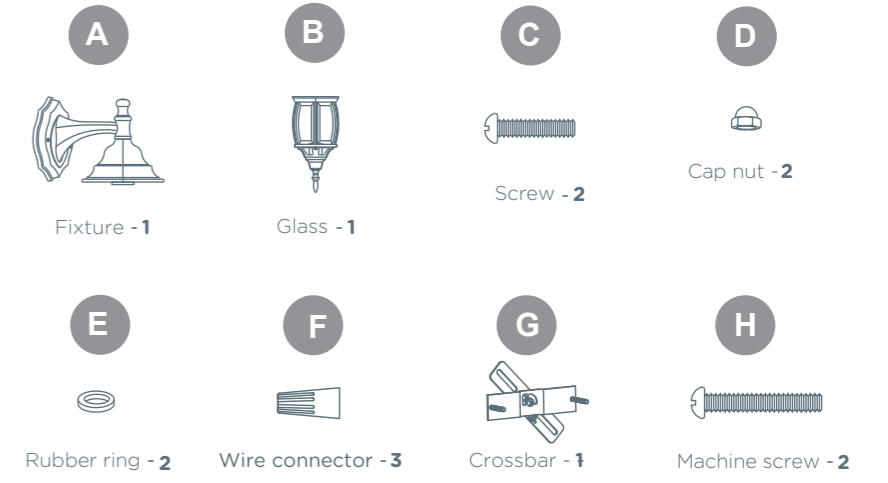

NOBELA OUTDOOR WALL LIGHT

model no. 052-4497-0

IMPORTANT: Please read this manual carefully before assembling this product and save it for reference.

Instruction Manual

model no. 052-4497-0

Table of Contents

Table of Contents	2
Parts List	3
Assembly	4
Warranty	6

IMPORTANT: RETAIN FOR FUTURE REFERENCE, AND READ CAREFULLY.

1

2

Needed for assembly:

Parts List

3

model no. 052-4497-0

Step 1 - requires D, E, G, H

Take off cap nuts (D) and rubber ring (E). Then attach the crossbar (G) by tightening the machine screws (H) securely into the outlet box (not included). The mounting screws of crossbar should protrude away from the outlet box.

Step 3 - requires I

Attach wire connectors (F). Tape wire connectors (F) and wires together.

Step 4 - requires A, D, E, G

Place fixture (A) onto the crossbar (G). Then put the rubber ring (E) onto mounting screws of the crossbar. Secure with cap nuts (D).