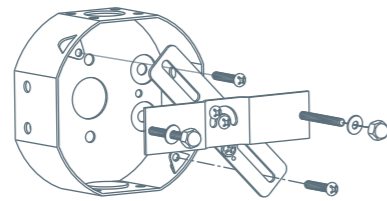

Table of Contents	2
Parts List	3
Assembly	4
Warranty	6

IMPORTANT: RETAIN FOR FUTURE REFERENCE, AND READ CAREFULLY.

1

2

Needed for assembly:

Parts List

3

model no. 052-4497-0

Step 1 - requires D, E, G, H

Take off cap nuts (D) and rubber ring (E). Then attach the crossbar (G) by tightening the machine screws (H) securely into the outlet box (not included). The mounting screws of crossbar should protrude away from the outlet box.

Step 2

Strip 3/4" (19 mm) of insulation from wire ends. Twist stripped ends together with pliers (not included), black to black (power) and white to white (neutral). Attach copper wire to ground wire. Helpful hint: If necessary, attach copper ground wire to grounded outlet box.

Step 3 - requires I

Attach wire connectors (F). Tape wire connectors (F) and wires together.

Step 4 - requires A, D, E, G

Place fixture (A) onto the crossbar (G). Then put the rubber ring (E) onto mounting screws of the crossbar. Secure with cap nuts (D).