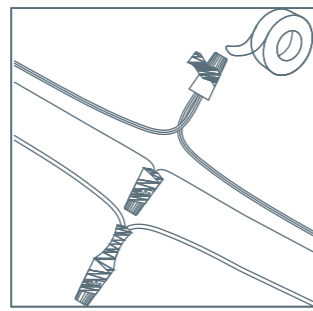

Step 3 - requires I

Attach wire connectors (F). Tape wire connectors (F) and wires together.