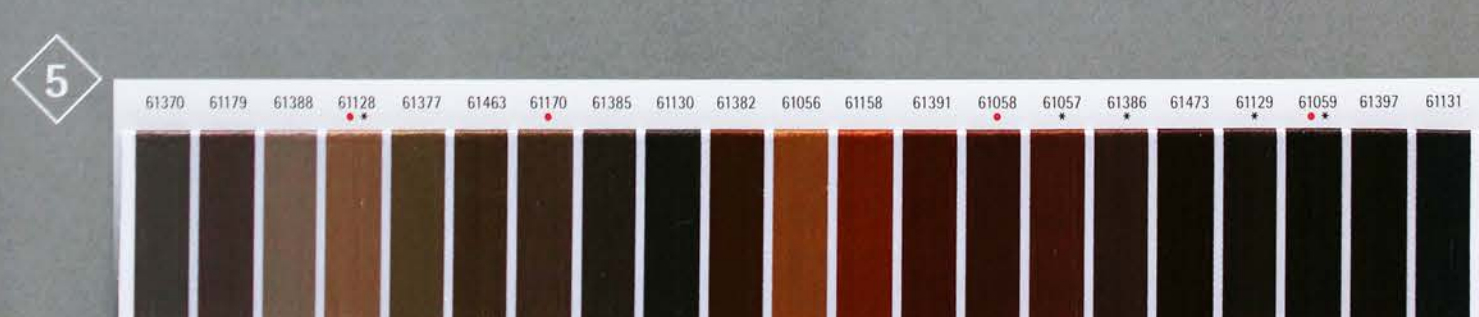

POLY

- ◆ 100% Polyester
- ◆ POLY 40: Nm 80/2; dtex 125/2
10 x 1.000 m
10 x 5.000 m

POLY 40 (all colours)
 ◆ POLY 60
 ● POLY FIRE

- ◆ 100% Polyester
- ◆ POLY 60: Nm 128/2; dtex 78/2
10 x 1.500 m

POLY 40 (all colours)
 ◆ POLY 60
 ● POLY FIRE