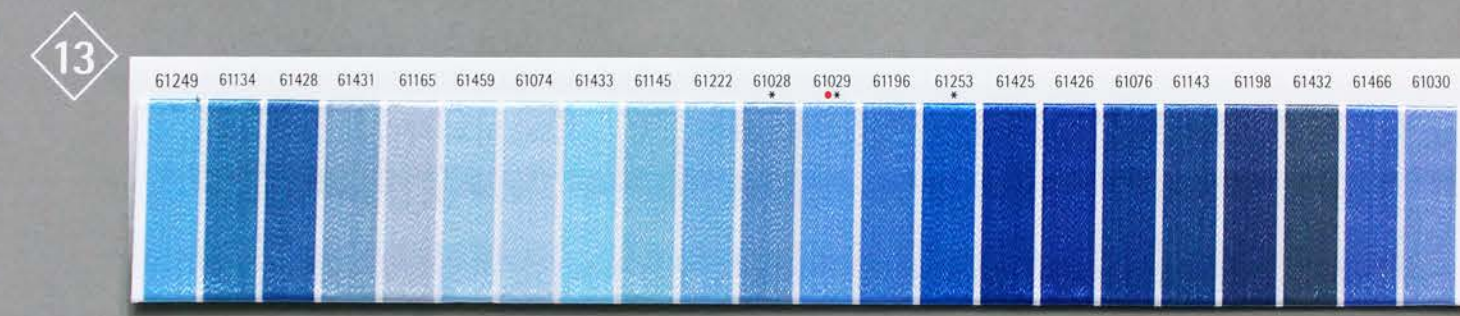

POLY

- ◆ 100% Polyester
- ◆ POLY 40: Nm 80/2; dtex 125/2
10 x 1.000 m
10 x 5.000 m

POLY 40 (all colours)
 ◆ POLY 60
 ● POLY FIRE

- ◆ 100% Polyester
- ◆ POLY 60: Nm 128/2; dtex 78/2
10 x 1.500 m

POLY 40 (all colours)
 ◆ POLY 60
 ● POLY FIRE

- ◆ 100% Polyester
- ◆ POLY FIRE: Nm 80/2; dtex 125/2
10 x 1.000 m

POLY 40 (all colours)
 ◆ POLY 60
 ● POLY FIRE

POLY 40

- ◆ POLY 40 ist das besonders strapazierfähige Polyestergergarn für alles, was viel aushalten muss - extrem reißfest und chlorecht.

POLY 40 is the extremely durable polyester thread for everything that is heavily strained. Incredibly tear-resistant and colourfast to chlorine.

- ◆ Stärke/Strength:
Nm 80/2; dtex 125/2
10 x 1.000 m
10 x 5.000 m