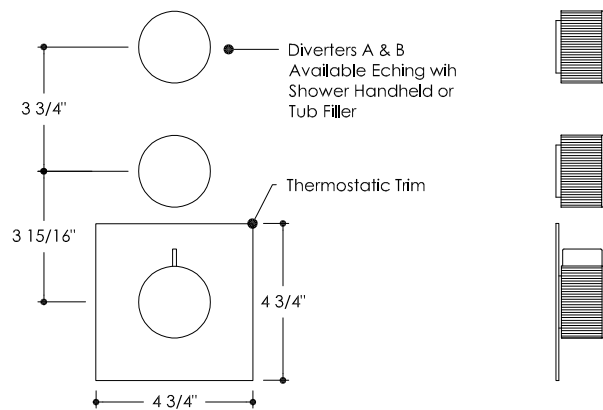

### 3298 IS PV

CAST BRONZE THERMOSTATIC MIXER ROUGH-IN  
WITH 2 WAY DIVERTER

REF#: SR-3298-IS-PV ( SR06013XXXX )

Front View

Side View

MATERIALS	
Solid Cast Brass Construction, Cast Bronze Rough.	
FINISHES	
<input type="checkbox"/> Gold (AU)	<input type="checkbox"/> Matte Black PVD (MK)
<input type="checkbox"/> Rose Gold (RG)	<input type="checkbox"/> Matte Brass PVD (MB)
<input type="checkbox"/> Silver (AG)	<input type="checkbox"/> Matte Copper PVD (MC)
<input type="checkbox"/> Un-Lacquered Brass* (UB)	<input type="checkbox"/> Other _____
<input type="checkbox"/> Satin Nickel (SN)	
<input type="checkbox"/> Polished Nickel (PN)	
<input type="checkbox"/> Chrome (CR)	
<input type="checkbox"/> Dark Bronze (DB)	
NOTES	
* Works with 3298 IS PI Rough-In Mixer	
* Un-lacquered Brass is a live finish and will tarnish w/ time and at different pace.	
• Non-PVD finishes tarnish and patina over time.	
• Cast Bronze Rough. See Installation instructions.	