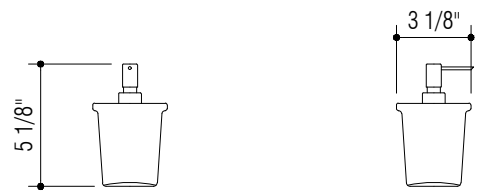

RUBINETTERIE STELLA

SIRIUS D020

SOAP DISPENSER WITH SATIN GLASS VESEL

FEATURES

Solid brass
 Satin glass vesel
 Custom finishes
 Refer to US specification and drawings for additional information.

DIAGRAM

FRONT VIEW