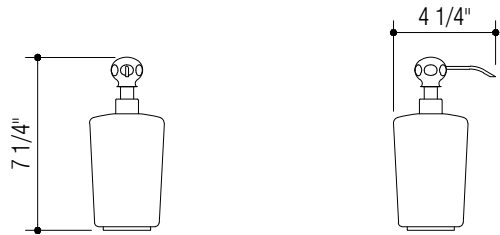

**RUBINETTERIE STELLA**

ITALICA D020

SOAP DISPENSER WITH CERAMIC VESEL

**FEATURES**

- Solid brass
- Ceramic vesel
- Custom finishes
- Refer to US specification and drawings for additional information

**DIAGRAM**