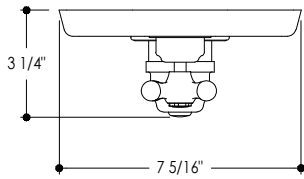

RUBINETTERIE STELLA

ROMA 3292IS_PV

SHOWER TRIM FOR THERMOSTATIC MIXER WITH ONE WAY DIVERTER

Front View

Side View

Top View

Oval Trim

TOP VIEW

SIDE VIEW

Rough In

ROUGH-IN 3292 IS PI

RUBINETTERIE STELLA

ROMA 3292IS_PV

SHOWER TRIM FOR THERMOSTATIC MIXER WITH ONE WAY DIVERTER

Front View

Side View

Top View

Oval Trim

Rough In

ROUGH-IN 3292 IS PI

SIDE VIEW