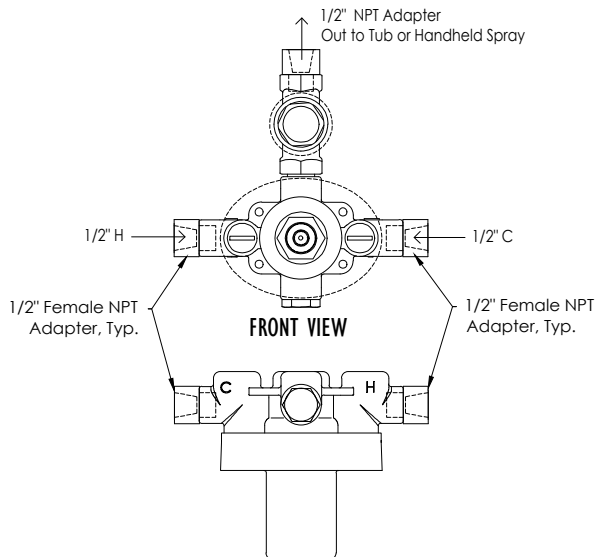

RUBINETTERIE STELLA

ROMA 3292IS_PV

SHOWER TRIM FOR THERMOSTATIC MIXER WITH ONE WAY DIVERTER

Front View

Side View

Top View

Oval Trim

TOP VIEW

SIDE VIEW

Rough In

ROUGH-IN 3292 IS PI

RUBINETTERIE STELLA

ROMA 3292IS_PV

SHOWER TRIM FOR THERMOSTATIC MIXER WITH ONE WAY DIVERTER

Front View

Side View

Top View

Oval Trim

Rough In

ROUGH-IN 3292 IS PI

SIDE VIEW