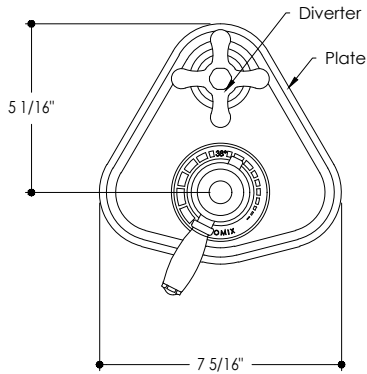

RUBINETTERIE STELLA

ROMA 3292IS_PV

SHOWER TRIM FOR THERMOSTATIC MIXER WITH ONE WAY DIVERTER

Front View

Side View

Top View

Oval Trim

TOP VIEW

SIDE VIEW

Rough In

ROUGH-IN 3292 IS PI

RUBINETTERIE STELLA

ROMA 3292IS_PV

SHOWER TRIM FOR THERMOSTATIC MIXER WITH ONE WAY DIVERTER

Front View

Side View