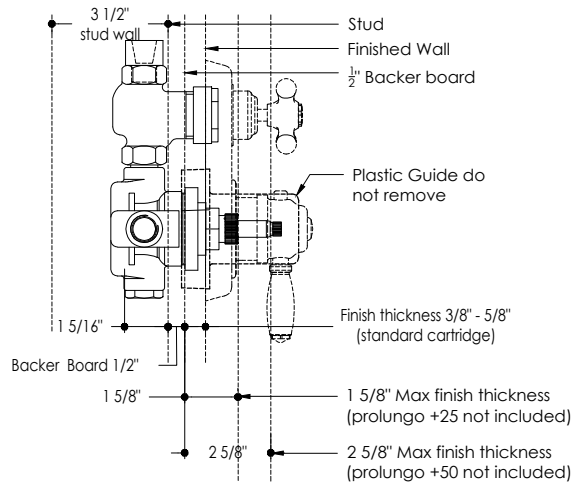

RUBINETTERIE STELLA

ROMA 3292IS_PV

SHOWER TRIM FOR THERMOSTATIC MIXER WITH ONE WAY DIVERTER

Front View

Side View

Top View

Oval Trim

TOP VIEW

SIDE VIEW

Rough In

ROUGH-IN 3292 IS PI

RUBINETTERIE STELLA

ROMA 3292IS_PV

SHOWER TRIM FOR THERMOSTATIC MIXER WITH ONE WAY DIVERTER

Front View

Side View

Top View

Oval Trim

Rough In

ROUGH-IN 3292 IS PI

SIDE VIEW