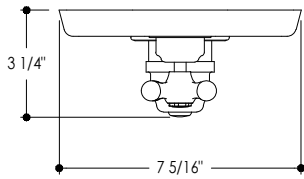

SIDE VIEW

Rough In

ROUGH-IN 3292 IS PI

RUBINETTERIE STELLA

ROMA 3292IS_PV

SHOWER TRIM FOR THERMOSTATIC MIXER WITH ONE WAY DIVERTER

Front View

Side View

Top View

Oval Trim

Rough In

ROUGH-IN 3292 IS PI

SIDE VIEW