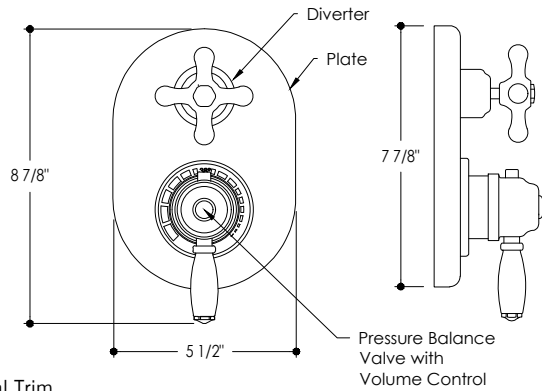

RUBINETTERIE STELLA

ROMA 3292IS_PV

SHOWER TRIM FOR THERMOSTATIC MIXER WITH ONE WAY DIVERTER

Front View

Side View

Top View

Oval Trim

TOP VIEW

SIDE VIEW

Rough In

ROUGH-IN 3292 IS PI

RUBINETTERIE STELLA

ROMA 3292IS_PV

SHOWER TRIM FOR THERMOSTATIC MIXER WITH ONE WAY DIVERTER

Front View

Side View

Top View

Oval Trim

Rough In

ROUGH-IN 3292 IS PI

SIDE VIEW