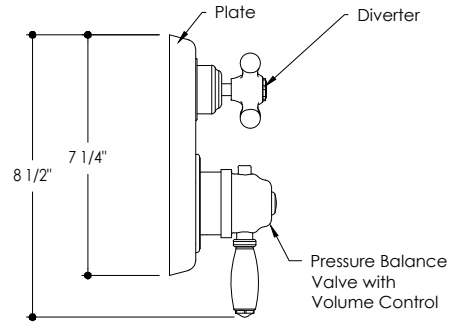

RUBINETTERIE STELLA

ROMA 3292IS_PV

SHOWER TRIM FOR THERMOSTATIC MIXER WITH ONE WAY DIVERTER

Front View

Side View

Top View

Oval Trim

TOP VIEW

SIDE VIEW

Rough In

ROUGH-IN 3292 IS PI

RUBINETTERIE STELLA

ROMA 3292IS_PV

SHOWER TRIM FOR THERMOSTATIC MIXER WITH ONE WAY DIVERTER

Front View

Side View