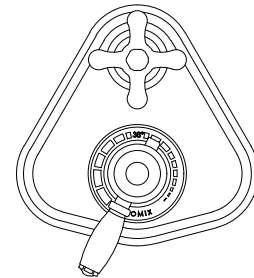

FRONT VIEW
CLASSIC TRIM