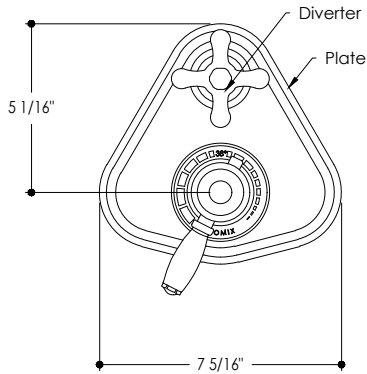

RUBINETTERIE STELLA

ROMA 3292IS_PV

SHOWER TRIM FOR THERMOSTATIC MIXER WITH ONE WAY DIVERTER

Front View

Side View

Top View

Oval Trim

TOP VIEW

SIDE VIEW

Rough In

ROUGH-IN 3292 IS PI

RUBINETTERIE STELLA

ROMA 3292IS_PV

SHOWER TRIM FOR THERMOSTATIC MIXER WITH ONE WAY DIVERTER

Front View

Side View

Top View

Oval Trim

Rough In

ROUGH-IN 3292 IS PI

SIDE VIEW