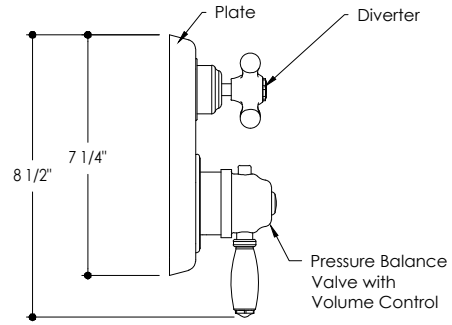

RUBINETTERIE STELLA

ROMA 3292IS_PV

SHOWER TRIM FOR THERMOSTATIC MIXER WITH ONE WAY DIVERTER

Front View

Side View

Top View

Oval Trim

TOP VIEW

SIDE VIEW

Rough In

ROUGH-IN 3292 IS PI

RUBINETTERIE STELLA

ROMA 3292IS_PV

SHOWER TRIM FOR THERMOSTATIC MIXER WITH ONE WAY DIVERTER

Front View

Side View

Top View

Oval Trim

Rough In

ROUGH-IN 3292 IS PI

SIDE VIEW