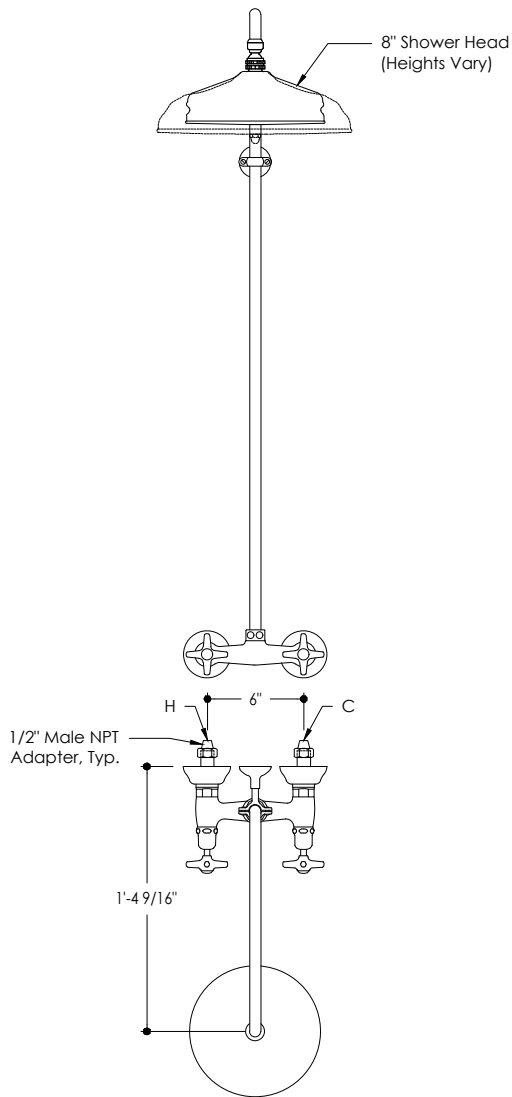

RUBINETTERIE STELLA

ROMA 3284IS_33

THERMOSTATIC EXPOSED SHOWER WITH HAND SHOWER & TELEPHONE CRADLE MOUNT

FEATURES

- Exposed thermostatic mixer with diverters for shower head and shower arm
- Can be mounted at desired height
- Custom lengths available
- Solid brass
- Custom finishes
- US adapters, specifications and installation included
- Refer to US specification and drawing for additional information

OPTIONS

- | | |
|---|---------------|
| <input type="checkbox"/> EXPOSED SHOWER | REF# |
| | RM 06100 XXXX |

CODES, STANDARDS & CERTIFICATIONS

TECHNICAL INFORMATION

- | | |
|-------------------------------|---|
| Stella 1882 Limited Warranty: | Yes (see website for detailed information) |
| Rough in Included: | Yes |
| Cartridge Replacement: | Yes |
| Anti-Scald Protection: | No (uses typ. gradual cold to hot system) |

RUBINETTERIE STELLA

ITALICA 3283

EXPOSED SHOWER

SHOWER HEAD OPTIONS

314A_140

314A_220

314A_90

314A_300

SHOWER HEAD OPTIONS

Side View