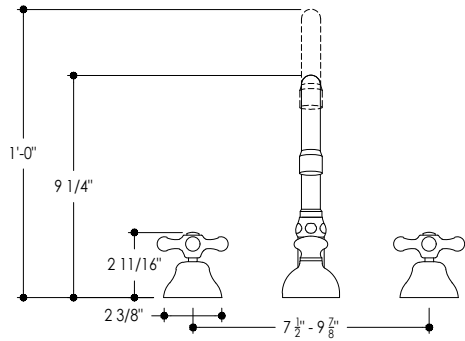

OPTIONS

- | | REF # |
|--|---------------|
| <input type="checkbox"/> Roma | |
| <input type="checkbox"/> Standard | |
| <input type="checkbox"/> Faucet Height 9" | RM 00015 XXXX |
| <input type="checkbox"/> Faucet Height 12" | RM 00017 XXXX |
| <input type="checkbox"/> TC System | |
| <input type="checkbox"/> Faucet Height 9" | RM 00016 XXXX |
| <input type="checkbox"/> Faucet Height 12" | RM 00018 XXXX |

CODES, STANDARDS & CERTIFICATIONS

TECHNICAL INFORMATION

Flow rate: 1.2 gallons per minute
Pressure: 60psi (4.1bar)
Drain included: No
NYC Building Code: Yes
Stella 1882 Limited Warranty: Yes (see website for detailed information)

RUBINETTERIE STELLA

ROMA 3225_3226

THREE HOLE WIDESPREAD FAUCET WITH OFFSET GOOSENECK

Recommended size hole 1"

Front View

Standard System

Top View

Notes