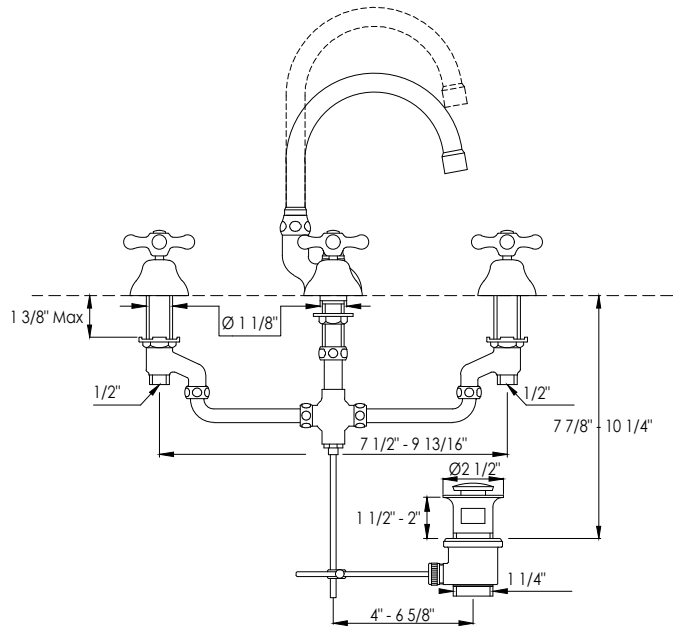

RUBINETTERIE STELLA

ROMA 3225_3226

THREE HOLE WIDESPREAD FAUCET WITH OFFSET GOOSENECK

FEATURES

Swivel spout
Adjustable centers
Solid brass
Pop-up drain included
Custom finishes

US adapters, specifications and installations included.
Refer to US specifications and drawings for additional information.

OPTIONS

- | | REF # |
|--|---------------|
| <input type="checkbox"/> Roma | |
| <input type="checkbox"/> Standard | |
| <input type="checkbox"/> Faucet Height 9" | RM 00015 XXXX |
| <input type="checkbox"/> Faucet Height 12" | RM 00017 XXXX |
| <input type="checkbox"/> TC System | |
| <input type="checkbox"/> Faucet Height 9" | RM 00016 XXXX |
| <input type="checkbox"/> Faucet Height 12" | RM 00018 XXXX |

CODES, STANDARDS & CERTIFICATIONS

TECHNICAL INFORMATION

Flow rate: 1.2 gallons per minute
Pressure: 60psi (4.1bar)
Drain included: No
NYC Building Code: Yes
Stella 1882 Limited Warranty: Yes (see website for detailed information)

RUBINETTERIE STELLA

ROMA 3225_3226

THREE HOLE WIDESPREAD FAUCET WITH OFFSET GOOSENECK

Recommended size hole 1"

Front View

Standard System

Top View

Notes