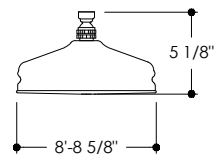

RUBINETTERIE STELLA

UNIVERSAL 299

AUTOMATIC NON-DELAYED SPRING CLOSING SHOWER TAP WITH SHOWER HEAD

Side View

Top View

314A_140

314A_220

314A_90

314A_300