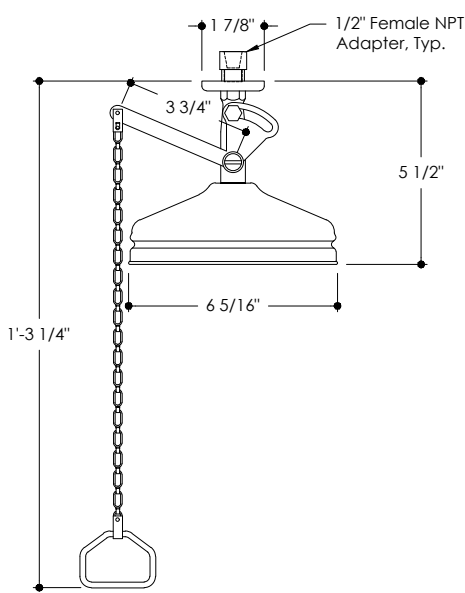

OPTIONS

REF#

- | | | |
|--------------------------|--|--------------|
| <input type="checkbox"/> | AUTOMATIC NON-DELAYED
SPRING CLOSING SHOWER TAP
WITH SHOWER HEAD | UN03010 XXXX |
|--------------------------|--|--------------|

CODES, STANDARDS & CERTIFICATIONS

TECHNICAL INFORMATION

RUBINETTERIE STELLA

UNIVERSAL 299

AUTOMATIC NON-DELAYED SPRING CLOSING SHOWER TAP WITH SHOWER HEAD

Front View

Side View

Top View