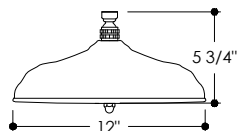

CODES, STANDARDS & CERTIFICATIONS

TECHNICAL INFORMATION

RUBINETTERIE STELLA

UNIVERSAL 299

AUTOMATIC NON-DELAYED SPRING CLOSING SHOWER TAP WITH SHOWER HEAD

Front View

Side View

Top View

314A_140

314A_220

314A_90

314A_300

Shower Head Options

Notes