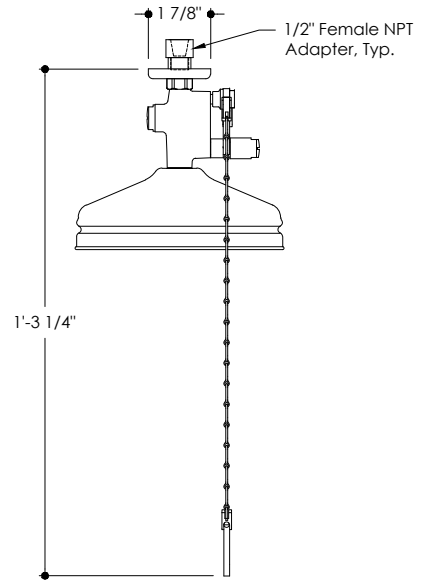

CODES, STANDARDS & CERTIFICATIONS

TECHNICAL INFORMATION

RUBINETTERIE STELLA

UNIVERSAL 299

AUTOMATIC NON-DELAYED SPRING CLOSING SHOWER TAP WITH SHOWER HEAD

Front View

Side View

Top View