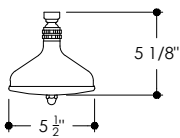

RUBINETTERIE STELLA

UNIVERSAL 299

AUTOMATIC NON-DELAYED SPRING CLOSING SHOWER TAP WITH SHOWER HEAD

Side View

Top View

314A_140

314A_220

314A_90

314A_300