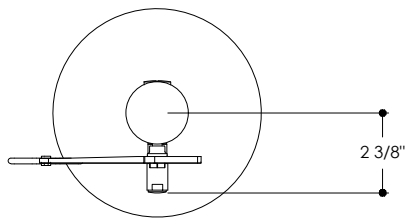

CODES, STANDARDS & CERTIFICATIONS

TECHNICAL INFORMATION

RUBINETTERIE STELLA

UNIVERSAL 299

AUTOMATIC NON-DELAYED SPRING CLOSING SHOWER TAP WITH SHOWER HEAD

Front View

Side View

Top View