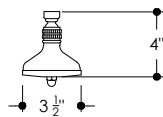

Shower Head Options

314A_90