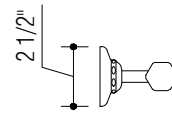

RUBINETTERIE STELLA

ITALICA 1082 BIS

HORIZONTAL DOUBLE HOOK

DESIGN

Designed & made in Italy since 1922 by the historic Italian company, Rubinetterie Stella, the ITALICA line is a timeless classic. This fixture is cast in solid brass and bronze the same way it was made a hundred years ago.

FEATURES

Solid brass
Custom finishes
Refer to US specification and drawings for additional information

DIAGRAM

FRONT VIEW

SIDE VIEW

TOP VIEW

COLORS & FINISHES

☐ Gold (AU)	☐ Black PVD
☐ Rose Gold (RG)	☐ Polished
☐ Silver (AG)	☐ Brushed
☐ Un-Lacquered Brass* (UB)	☐ Matte
☐ Satin Nickel (SN)	☐ Brass PVD
☐ Polished Nickel (PN)	☐ Polished
☐ Chrome (CR)	☐ Brushed
☐ Dark Bronze (DB)	☐ Matte
☐ Other _____	☐ Copper PVD
	☐ Polished
	☐ Brushed
	☐ Matte

OPTIONS

REF#

☐	HORIZONTAL DOUBLE HOOK	IT 10021 XXXX

CODES, STANDARDS & CERTIFICATIONS

TECHNICAL INFORMATION

Stella 1882 Limited Warranty: Yes (see website for detailed information)