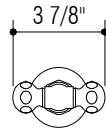

RUBINETTERIE STELLA

ITALICA 1082 BIS

HORIZONTAL DOUBLE HOOK

DESIGN

Designed & made in Italy since 1922 by the historic Italian company, Rubinetterie Stella, the ITALICA line is a timeless classic. This fixture is cast in solid brass and bronze the same way it was made a hundred years ago.

FEATURES

Solid brass
Custom finishes
Refer to US specification and drawings for additional information

DIAGRAM

FRONT VIEW

SIDE VIEW

TOP VIEW

COLORS & FINISHES

☐ Gold (AU)	☐ Black PVD
☐ Rose Gold (RG)	☐ Polished
☐ Silver (AG)	☐ Brushed
☐ Un-Lacquered Brass* (UB)	☐ Matte
☐ Satin Nickel (SN)	☐ Brass PVD
☐ Polished Nickel (PN)	☐ Polished
☐ Chrome (CR)	☐ Brushed
☐ Dark Bronze (DB)	☐ Matte
☐ Other _____	☐ Copper PVD
	☐ Polished
	☐ Brushed
	☐ Matte

OPTIONS

REF#

☐	HORIZONTAL DOUBLE HOOK	IT 10021 XXXX

CODES, STANDARDS & CERTIFICATIONS

TECHNICAL INFORMATION

Stella 1882 Limited Warranty: Yes (see website for detailed information)