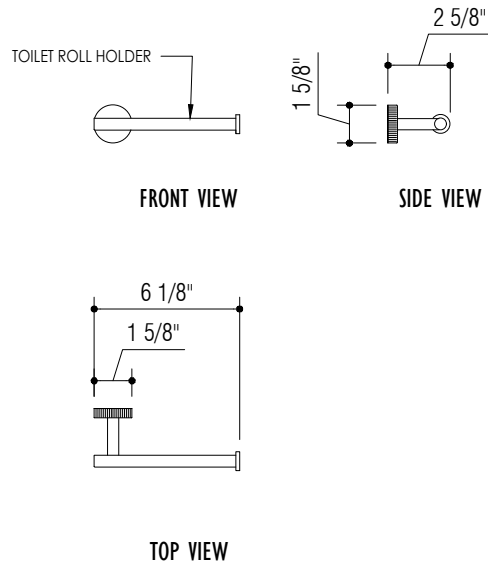

## FEATURES

Solid brass toilet paper holder  
 Custom finishes  
 Refer to US specification and drawings for additional information

## DIAGRAM