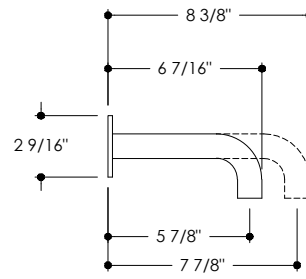

RUBINETTERIE STELLA

SIRIUS 0_250

WALL MOUNTED TUB FILLER SPOUT

Front View

Side View