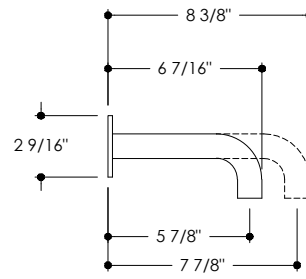

SIRIUS 0\_250

WALL MOUNTED TUB FILLER SPOUT

Front View

Side View

Top View

Notes

**RUBINETTERIE STELLA**

SIRIUS 0\_250

WALL MOUNTED TUB FILLER SPOUT

Front View

Side View

Top View

Notes