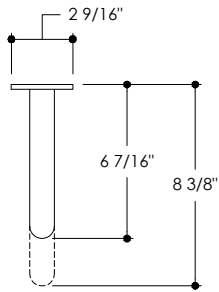

SIRIUS 0\_250

WALL MOUNTED TUB FILLER SPOUT

Front View

Side View

Top View

Notes

**RUBINETTERIE STELLA**

SIRIUS 0\_250

WALL MOUNTED TUB FILLER SPOUT

Front View

Side View

Top View

Notes