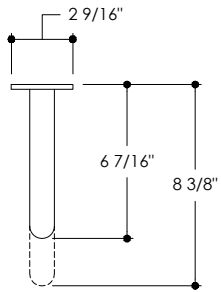

SIRIUS 0\_250

WALL MOUNTED TUB FILLER SPOUT

Front View

Side View

Top View

Notes

**RUBINETTERIE STELLA**

SIRIUS 0\_250

WALL MOUNTED TUB FILLER SPOUT

Front View

Side View

Top View

Notes