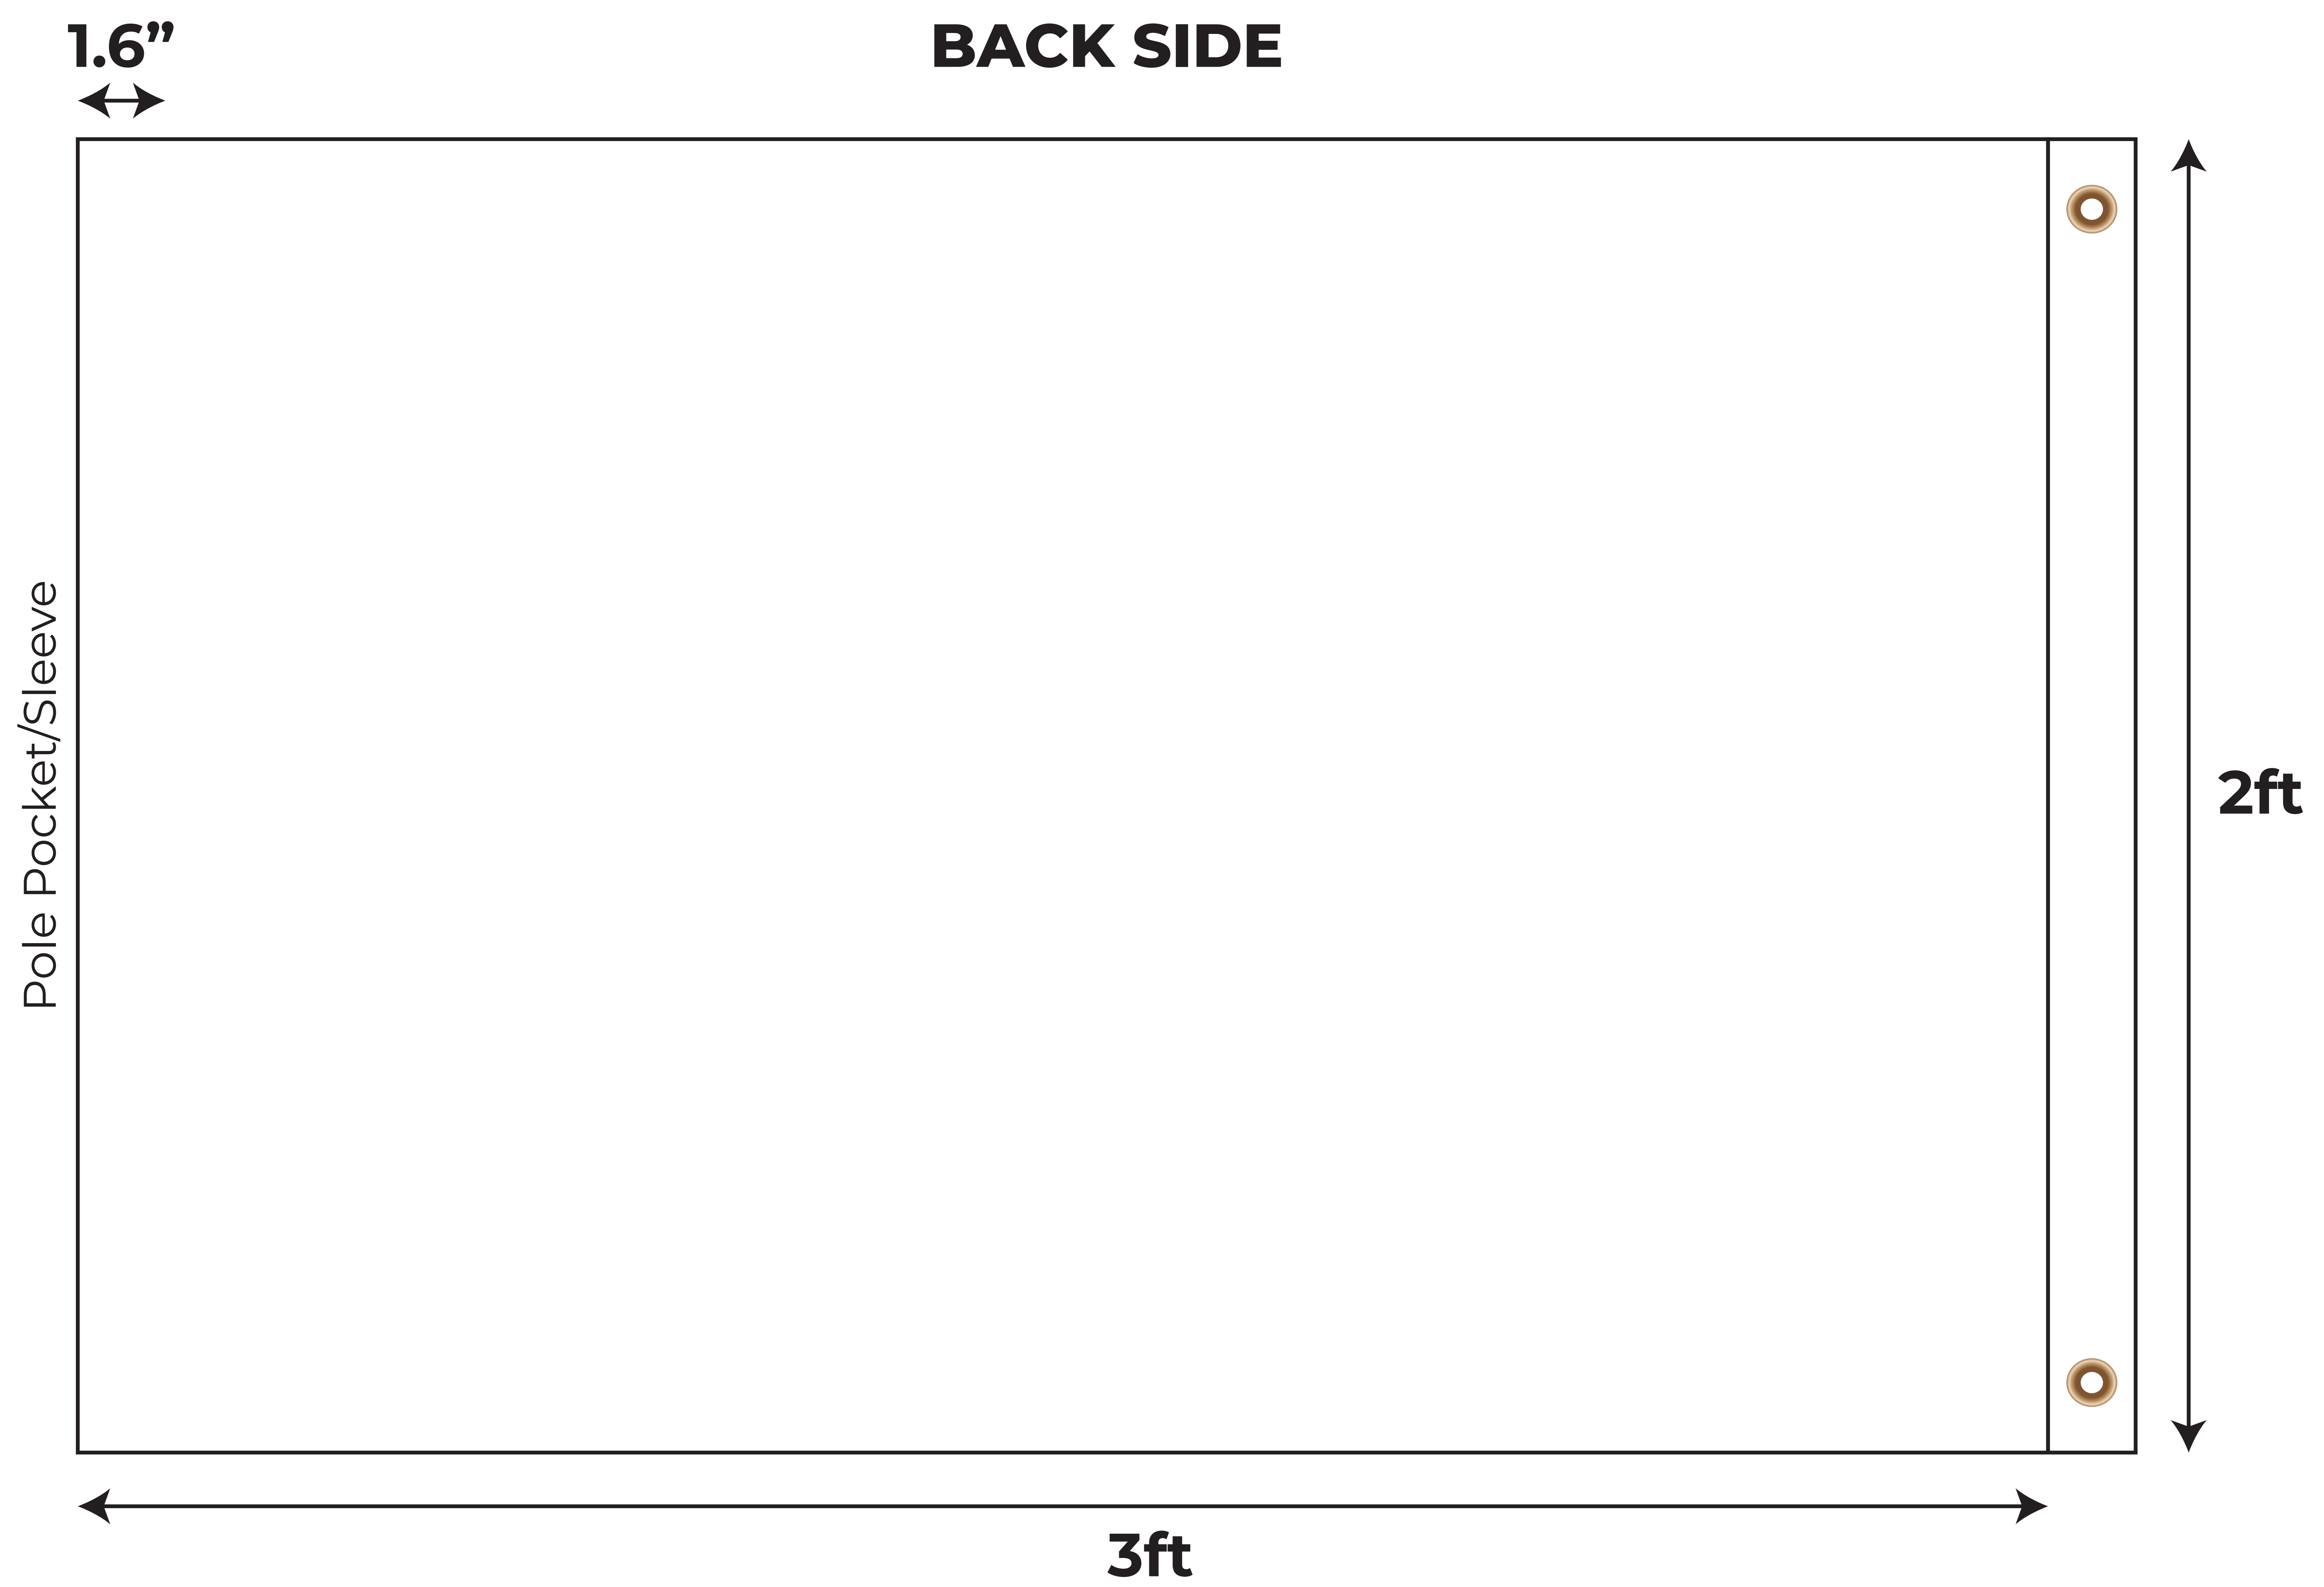

WE CAN NO LONGER MAKE ANY CHANGES ONCE APPROVED AND PRINTED.

PROOF SCALED TO 100%

Disable the safe lines “---” when saving the proof.

PMS Colors

- | | |
|--------------|--------------|
| ■ PMS XXXX C | ■ PMS XXXX C |
| ■ PMS XXXX C | ■ PMS XXXX C |
| ■ PMS XXXX C | ■ PMS XXXX C |
| ■ PMS XXXX C | ■ PMS XXXX C |
| ■ PMS XXXX C | ■ PMS XXXX C |

DISCLAIMER

Artist: xxxxxx

- Make sure all spelling and artwork is correct.
- Proofs and sizes may not always be 100% accurate.
- Perfect color matches are not guaranteed without a standard Pantonce C reference.
- The colors you see on your monitor screen may vary from the actual printed product.