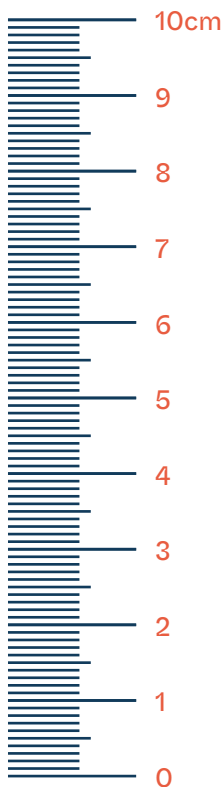

UK FITTING GUIDE

This guide uses UK sizes. If you aren't sure what your UK size translates to, please use the size conversion table on our website.

To make sure that this guide has printed correctly, please use this centimeter ruler against your own ruler. If they match, you're fine. This should be printed at actual size and not scaled up or down the be precise.

CALLA

callashoes.co.uk

FOLD ALONG THE DOTTED LINE
