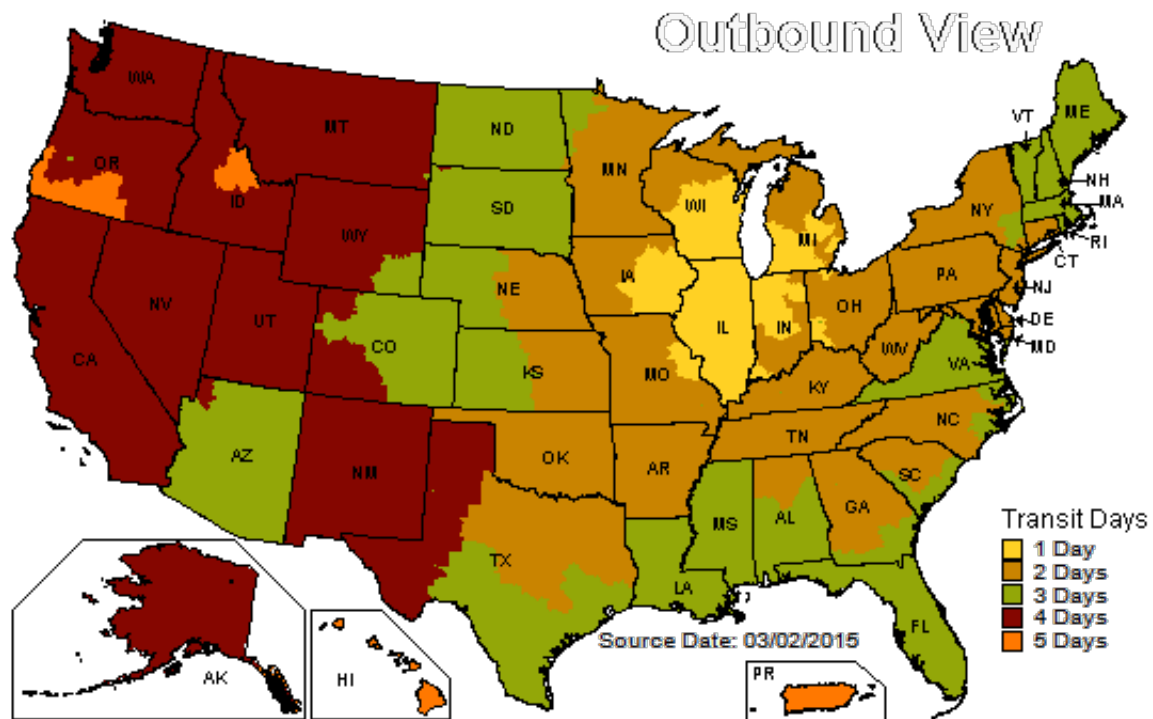

## U.S. Ground Map Results

Business days in transit from: CHICAGO, IL 60647

Service Map colors may vary due to differences in hardware and software. This map is a general representation of UPS Ground transit times. For service availability and to calculate the delivery time for a package shipped between a specific origin and destination worldwide, select **Calculate Time & Cost** in the **Shipping** tab.