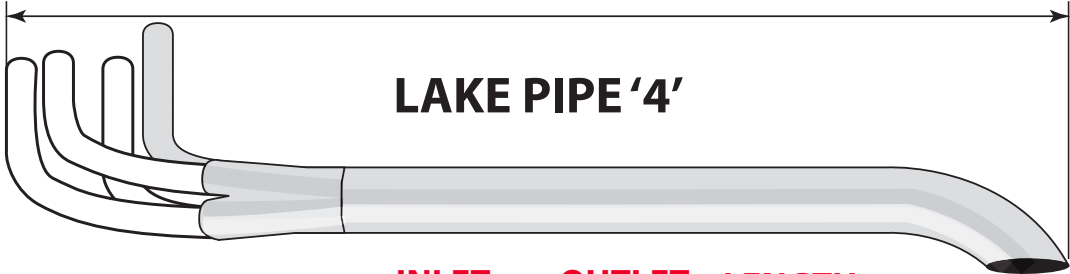

# LAKE PIPES

PART #	INLET DIA	OUTLET DIA	LENGTH
H1165	2"	3 1/2"	63"
H1175	2"	3 1/2"	73"
H1185	2"	3 1/2"	83"

## LOW-LINE LAKE PIPES

	PART #	INLET DIA	OUTLET DIA	LENGTH
<b>SLANT STYLE LOW-LINE LAKE PIPES</b>	H1260	2"	2"	60"
	H1270	2"	2"	70"
	H1280	2"	2"	80"
<b>SINGLE STYLE LOW-LINE LAKE PIPES</b>	H1263	2"	2"	60"
	H1273	2"	2"	70"
	H1283	2"	2"	80"
<b>TRIPLE STYLE LOW-LINE LAKE PIPES</b>	H1264	2"	2"	60"
	H1274	2"	2"	70"
	H1284	2"	2"	80"