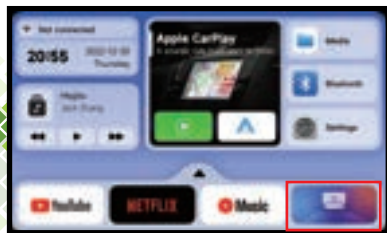

1. Click the Bluetooth icon on the main screen to enter the connection screen.

2. Open Bluetooth > Search for "EMERALD CP301" and connect to the product.

3. Make sure to use the Bluetooth function to allow synchronization of contacts and call logs.

◆ How to connect WIFI

1. Turn on your phone's personal hotspot or other WIFI.

2. Click: Home screen "Settings" > "WiFi"

3. Find the corresponding name and click Connect.

◆ How to use Apps

When you use these apps, you must connect the product to the internet.

◆ How to use phone cast

1. Connect the product to the hotspot of the phone to ensure that the product and the phone are on the same network.

2. Click Cast on the car screen.

3. Click on the projection function of your phone and find the product name USHILIFECP301-xxx to finish.