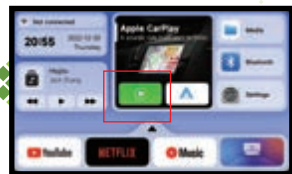

◆ How to connect Apple Carplay

1. Click the "Apple Carplay" icon on the main screen to enter the connection screen.

2. Open the phone settings > General > Apple Carplay > Click the connection that appears below Device name.

"EMERALD CP301" to match and wait for the connection to the Carplay screen.

◆ How to connect AndroidAuto

1. Click the "AndroidAuto" icon on the main screen to enter the connection screen.

2. Open Bluetooth > Click AndroidAuto APP > Connect with the vehicle > Connect via wireless Androidauto > Connect with Bluetooth > Pair with vehicle Pairing > Pairing the new device "EMERALD CP301" Click the pairing to complete the connect