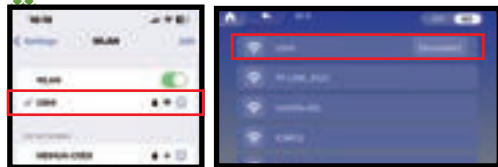

1. Click the Bluetooth icon on the main screen to enter the connection screen.

2. Open Bluetooth > Search for "EMERALD CP301" and connect to the product.

3. Make sure to use the Bluetooth function to allow synchronization of contacts and call logs.

◆ How to connect WIFI

1. Turn on your phone's personal hotspot or other WIFI.

2. Click: Home screen "Settings" > "WiFi"

3. Find the corresponding name and click Connect.

◆ How to use Apps

When you use these apps, you must connect the product to the internet.

◆ How to use phone cast

1. Connect the product to the hotspot of the phone to ensure that the product and the phone are on the same network.

2. Click Cast on the car screen.

3. Click on the projection function of your phone and find the product name USHILIFECP301-xxx to finish.