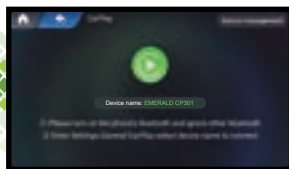

◆ How to connect Apple Carplay

1. Click the "Apple Carplay" icon on the main screen to enter the connection screen.

2. Open the phone settings > General > Apple Carplay > Click the connection that appears below Device name.

"EMERALD CP301" to match and wait for the connection to the Carplay screen.

◆ How to connect AndroidAuto

1. Click the "AndroidAuto" icon on the main screen to enter the connection screen.

2. Open Bluetooth > Click AndroidAuto APP > Connect with the vehicle > Connect via wireless Androidauto > Connect with Bluetooth > Pair with vehicle Pairing > Pairing the new device "EMERALD CP301" Click the pairing to complete the connect