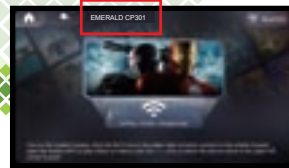

3. Click on the projection function of your phone and find the product name USHILIFECP301-xxx to finish.