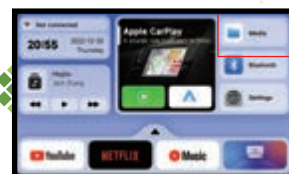

◆ How to connect Apple Carplay

1. Click the "Apple Carplay" icon on the main screen to enter the connection screen.

2. Open the phone settings > General > Apple Carplay > Click the connection that appears below Device name.

"EMERALD CP301" to match and wait for the connection to the Carplay screen.

◆ How to connect AndroidAuto

1. Click the "AndroidAuto" icon on the main screen to enter the connection screen.

2. Open Bluetooth > Click AndroidAuto APP > Connect with the vehicle > Connect via wireless Androidauto > Connect with Bluetooth > Pair with vehicle Pairing > Pairing the new device "EMERALD CP301" Click the pairing to complete the connect

◆ How to use the USB function

1. Click the "Media" icon on the main screen to enjoy music & video.

2. Music supported formats:
WAV.AAC.WMA.AMR.MP3.FLAC
Video supported formats: MP4.AVI

◆ How to use the Bluetooth