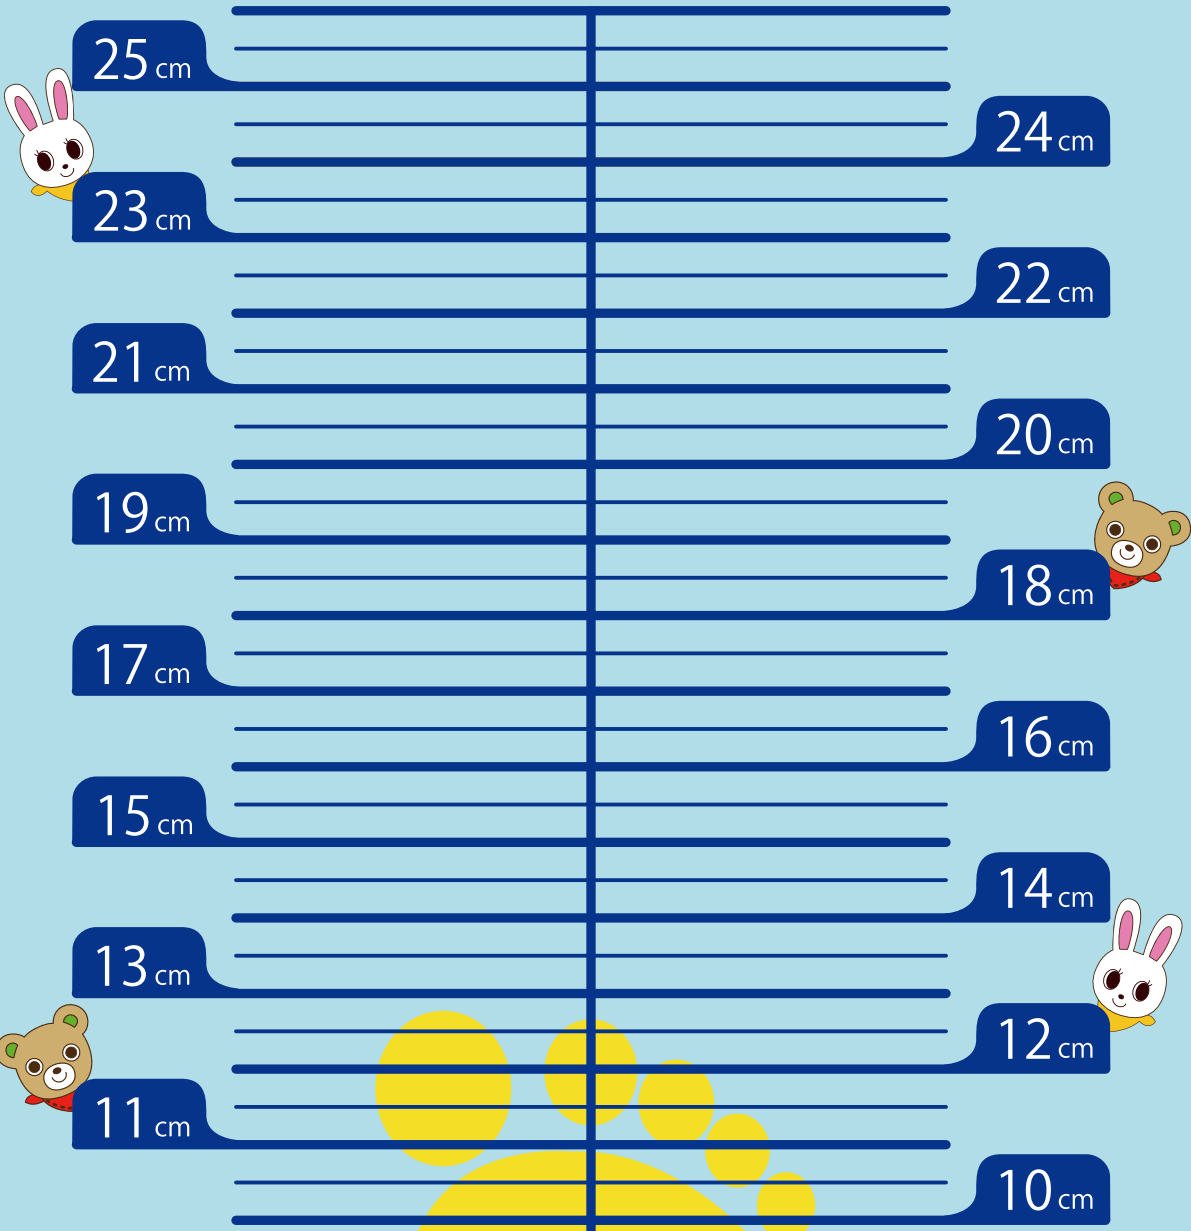

10 inch
9 inch
8 inch
7 inch
6 inch
5 inch
4 inch
3 inch
2 inch
1 inch
0 inch

Youth2.5

Youth1

13

12

11.5

11

10.5

10

9.5

9

8.5

8

7

6

5.5

5

US SIZE

Measure both feet and select larger number

Place second toe on vertical line

Place Heel Here

mikiHOUSE