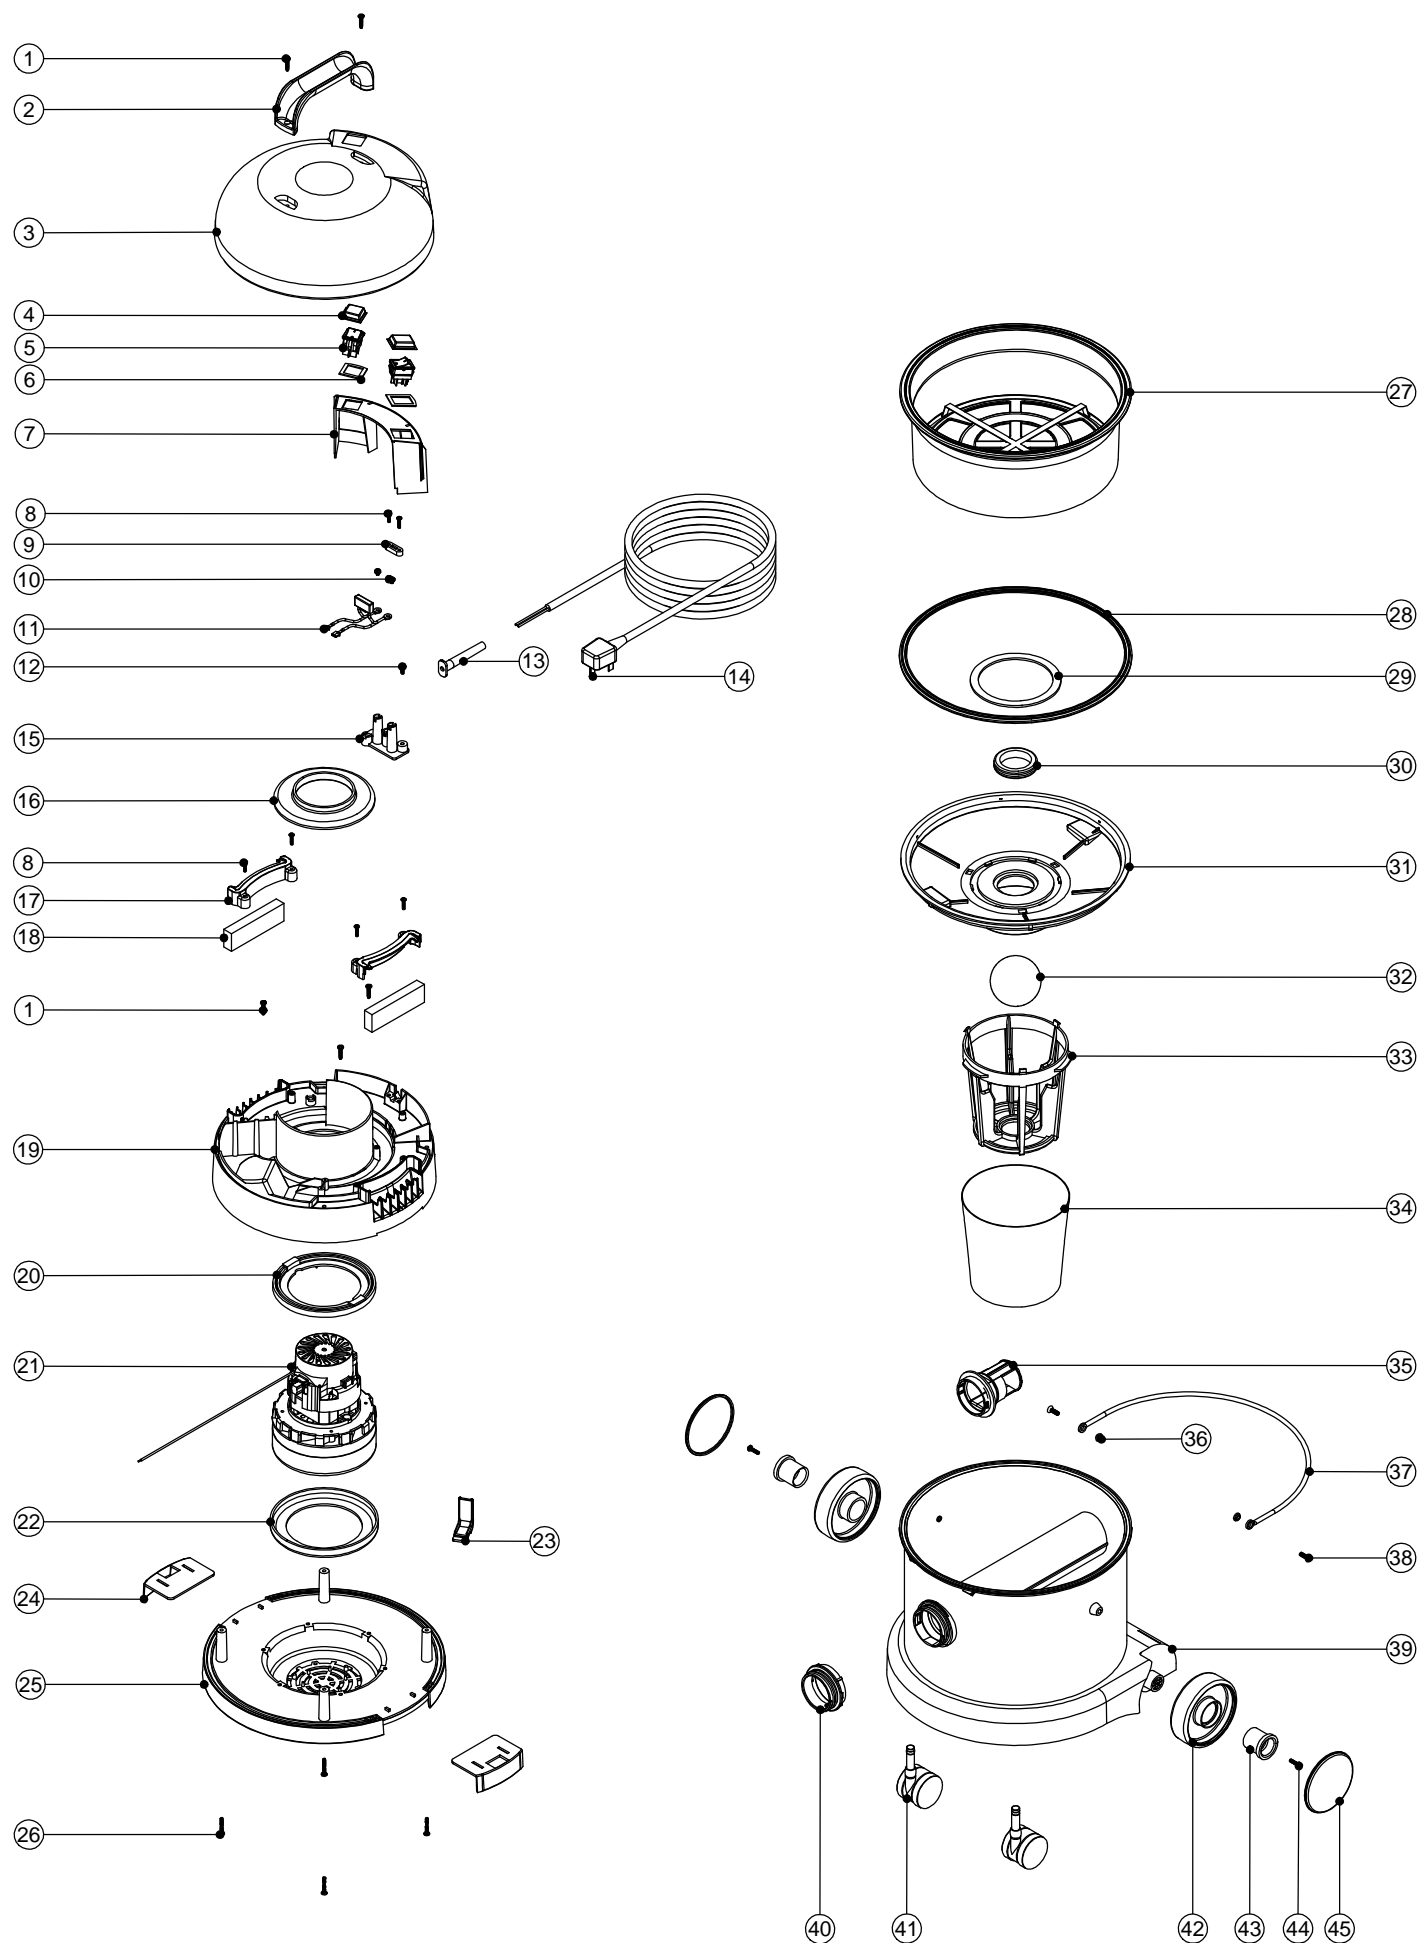

Numatic International Spare Parts

Model No: CVC370-2 EXPLODED DRAWING

234301
DRAWING: EXP-0732 ISS:A07
01/05/2012

NB: FOR WIRING SEE DRAWING: WD-0239

Numatic International Spare Parts

Model No: CVC370-2 EXPLODED DRAWING