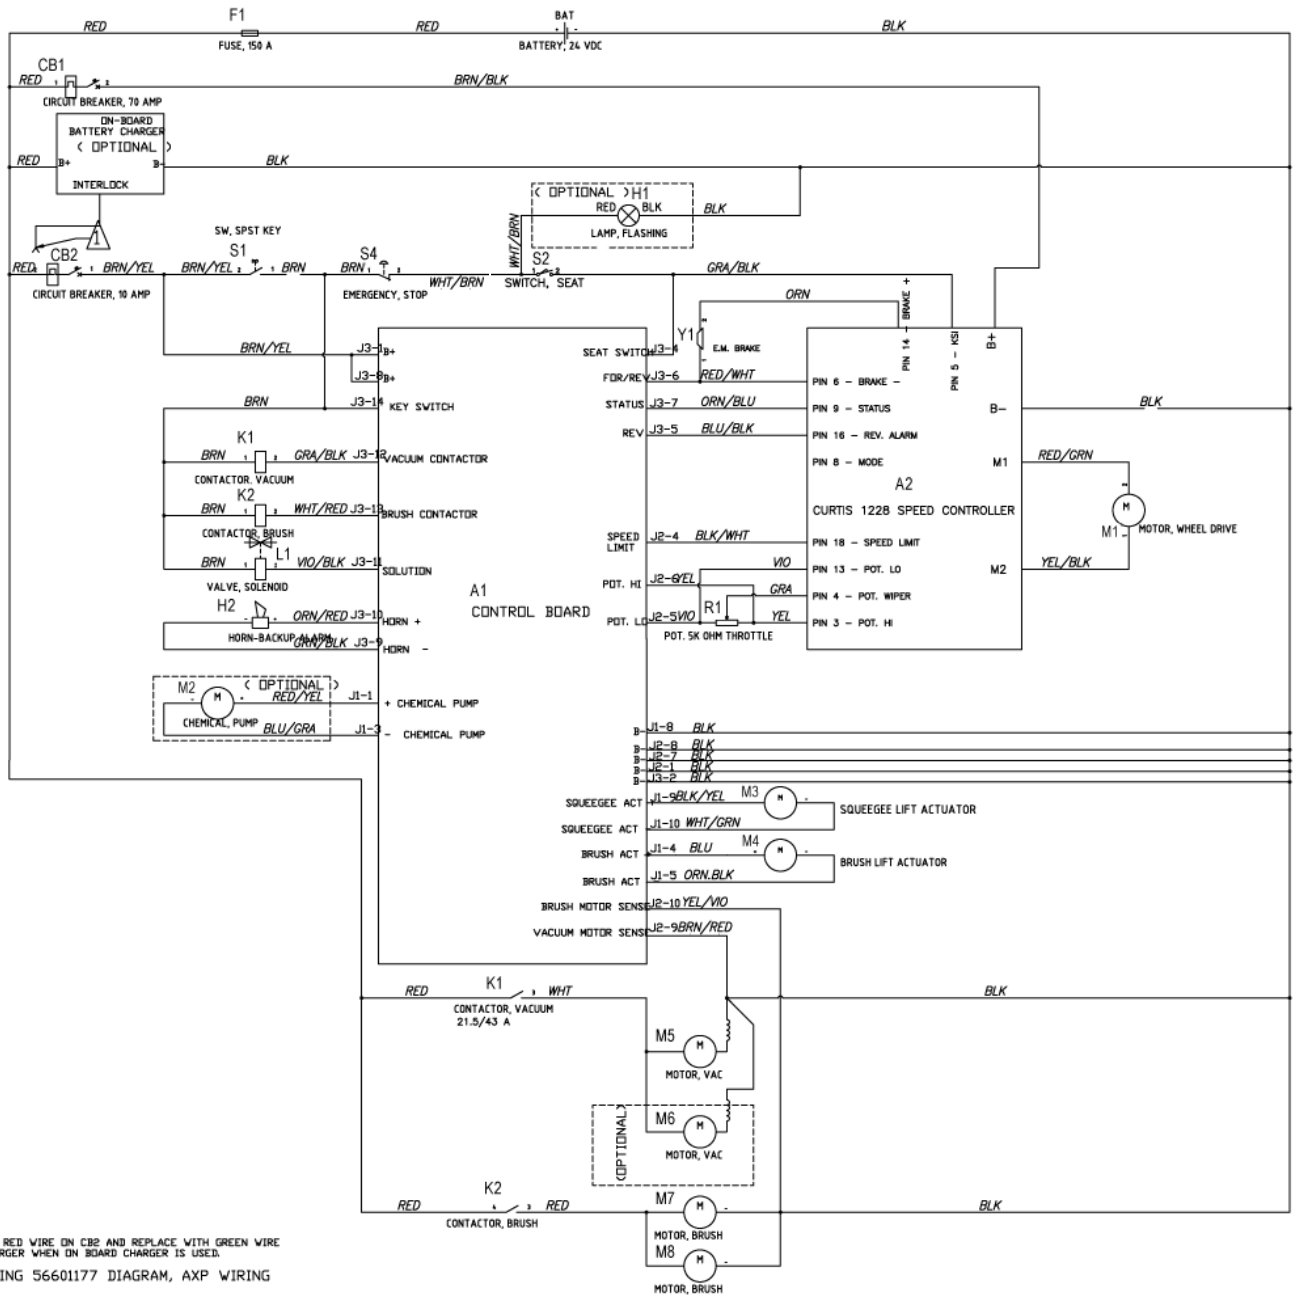

NOTE 3: TSBUS2009-1041 - Only used before SN 300006847.

Wiring diagram

BR 755, BR 855

10-01-2014

Part List ID
BR75529

38

NOTES:
 ⚠ DISCONNECT RED WIRE ON CB2 AND REPLACE WITH GREEN WIRE FROM CHARGER WHEN ON BOARD CHARGER IS USED.
 REF DRAWING 56601177 DIAGRAM, AXP WIRING