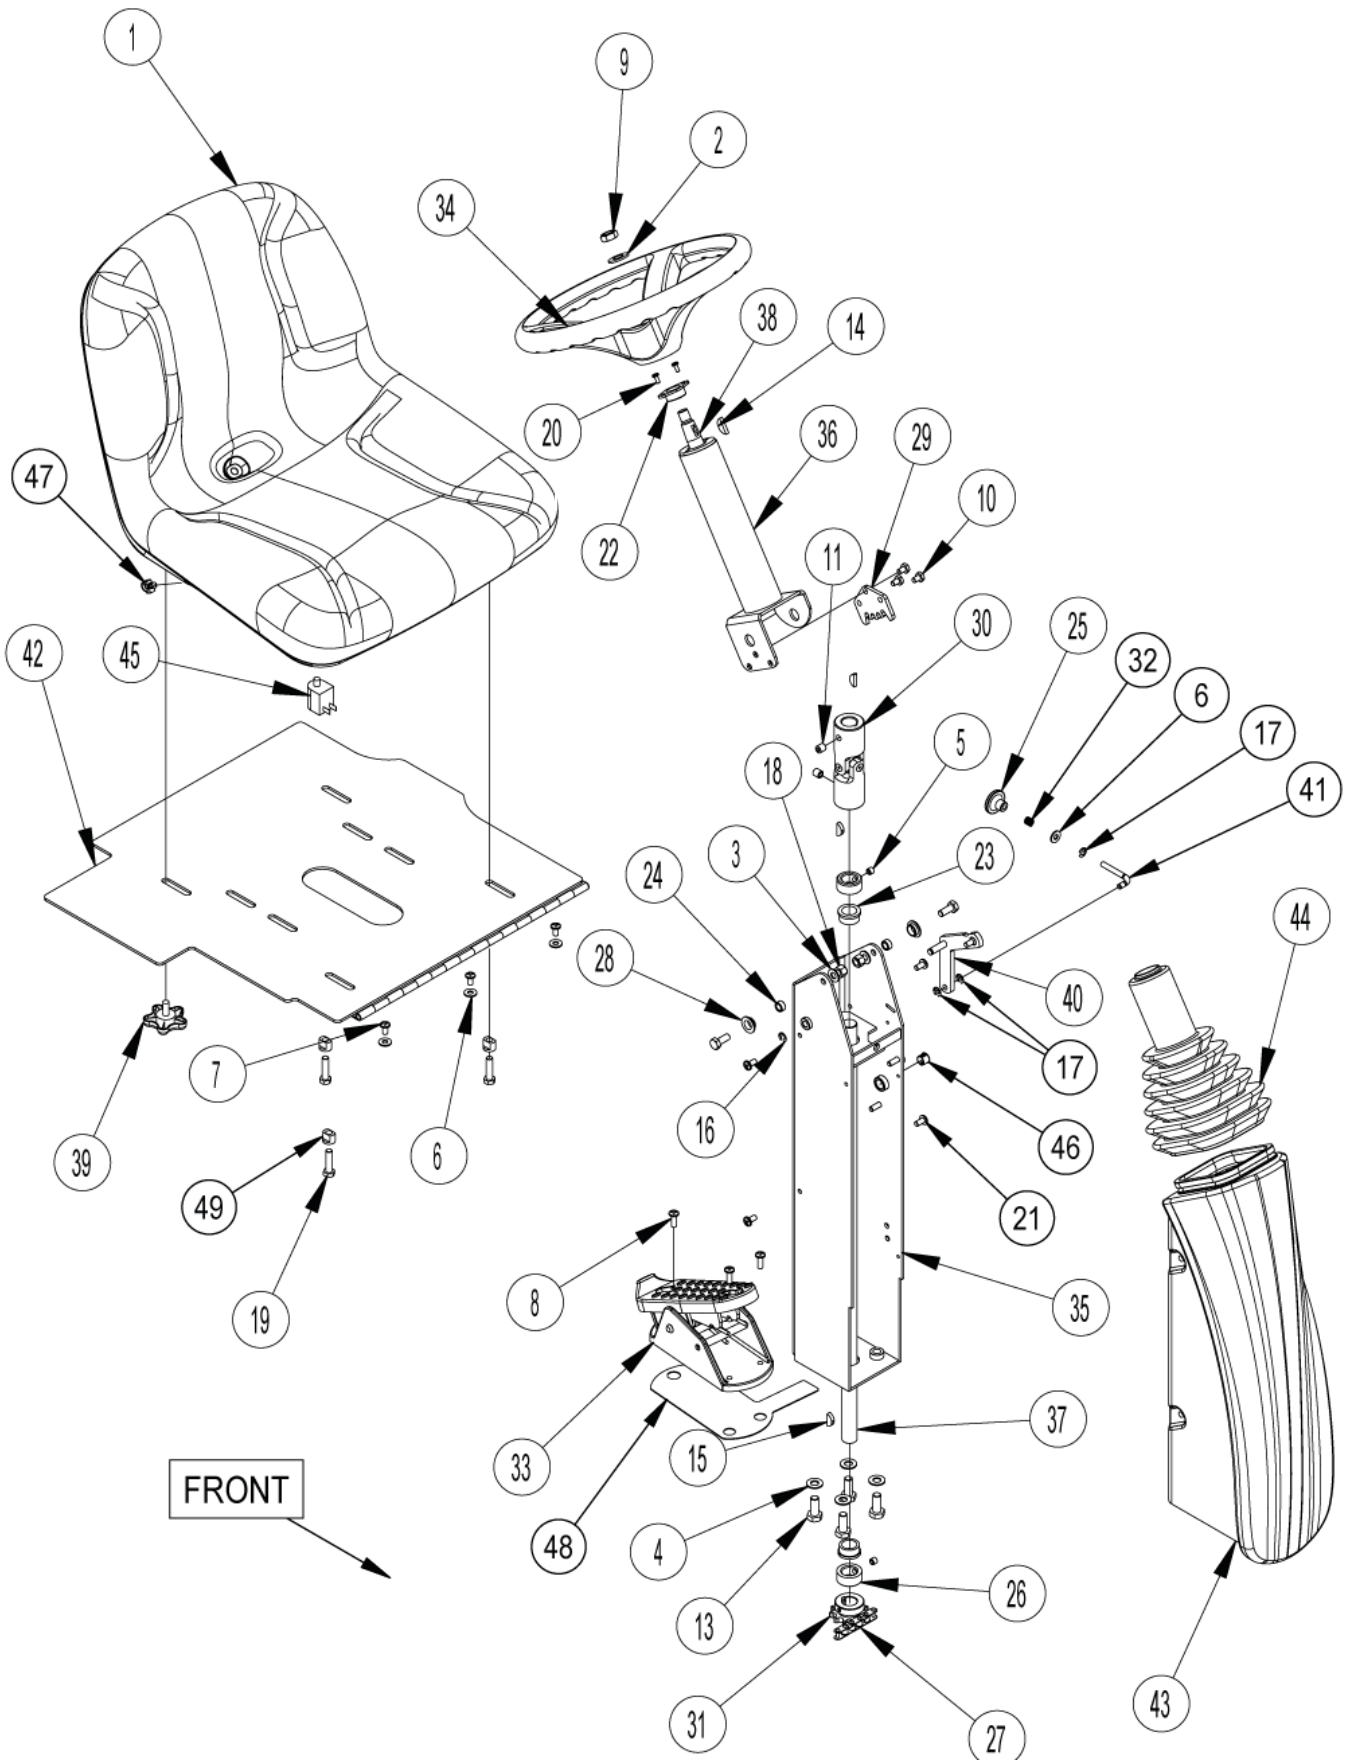

Control system

BR 755, BR 855

10-01-2014

Part List ID

BR7555

6

Control system

BR 755, BR 855

10-01-2014

Part List ID
BR/7555

7

Pos	Part no.	Qty	Description
1	56383187	1	SEAT
2	56001879	1	Washer flat Sae 1/2
3	56001939	2	Washer flat Sae 5/16
4	56002063	4	Washer flat Sae 3/8
5	56002086	2	Scr Soc Set 5/16-18 x .25
6	56002859	4	Washer flat Sae SS 1/4
7	56003119	3	1/4-20 X 1/2 SS SCREW
8	56002957	3	1/4-20 C 3/4 SS SCREW
9	56002843	1	Nut (obsolete)
10	56002933	3	1/4-20 X 3/8 LOC SCREW
11	56003081	2	Set Screw
12	56003179	2	Screw
13	56003186	4	SCR HEX THD TO HD M10-1.5 X 25MM
14	56003227	1	Key Wdf
15	56003228	3	KEY WOODRUF
16	56003261	1	RING, RET EXT TYPE E
17	56003268	3	Ring
18	56003389	2	NUT HEX NYL LOC M*-1.25
19	56001834	3	Scr Hex Hd 5/16-18 x 1.25
20	56009051	2	Screw Pan Phil thd Form
21	56009062	4	SCR PHIL THD 1/4-20X-20X.5
22	56100393	1	BUSHING
23	56250414	2	Bearing Flange .752Fa1J_E
24	56320595	2	Bushing .31x.50x.28Hc18M
25	56362778	1	KNOB 1.25 X 1/4-28 CA29M
26	56367095	2	Collar Shaft .750 Cv31A
27	56412198	1	CHAIN ROLLER
28	56413211	2	BEARING FLANGE 625X 500X 250
29	56413658	1	RATCHET,STEERING COLUMN
30	56454081	1	Universal joint
31	56471148	1	Sprocket H40B11 Re188C
32	56578222	1	Spring Com .36X.875 E0045
33	56601052	1	FOOT PEDAL ASSY
34	56601060	1	STEERING WHEEL
35	56601850	1	LOWER COLUMN WELDT
36	56601169	1	UPPER COLUMN WELDMENT
37	56601223	1	SHAFT LOWER STEERING
38	56601224	1	SHAFT UPPER STEERING
39	56601271	1	KNOB 5/16 STUD
40	56601284	1	STEERING PAWL WELDMENT
41	56601292	1	PULL LEVER
42	56601362	1	SEAT PANEL WELDMENT
43	56601484	1	SHROUD STEERING

NOTE 1: Seat 8-69-00022 has been replaced by Seat 56383187 in production. Please order Seat Kit 56383240 when replacing Seat 8-69-00022.