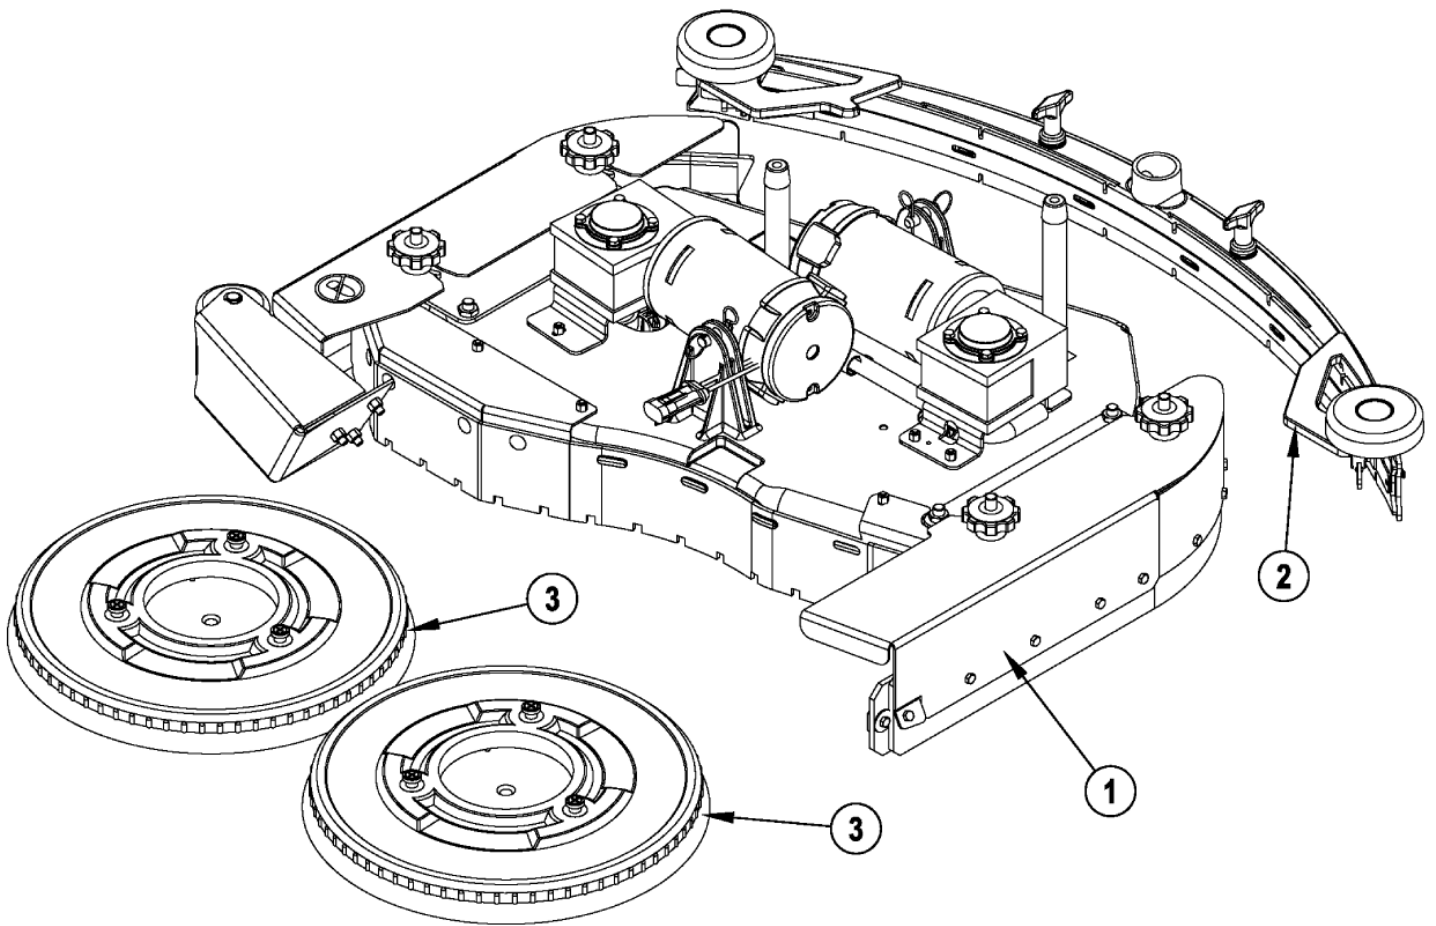

56601701 - BR 855 Disk Deck Assy Kit

BR 755, BR 855

10-01-2014

Part List ID
IS56040991B

66

56601701 - BR 855 Disk Deck Assy Kit

BR 755, BR 855

10-01-2014

Part List ID
IS56040991B

67

Pos	Part no.	Qty	Description
0	56601701	1	DECK KIT 34 IN EU
1		1	NOTE COMMENT 34" DISK DECK SYSTEM - NOT AVAILABLE
2	56601454	1	SGUEEGEE ASSEMBLY 56601547
3	56505780	2	BRUSH PADHOLDER 43CM