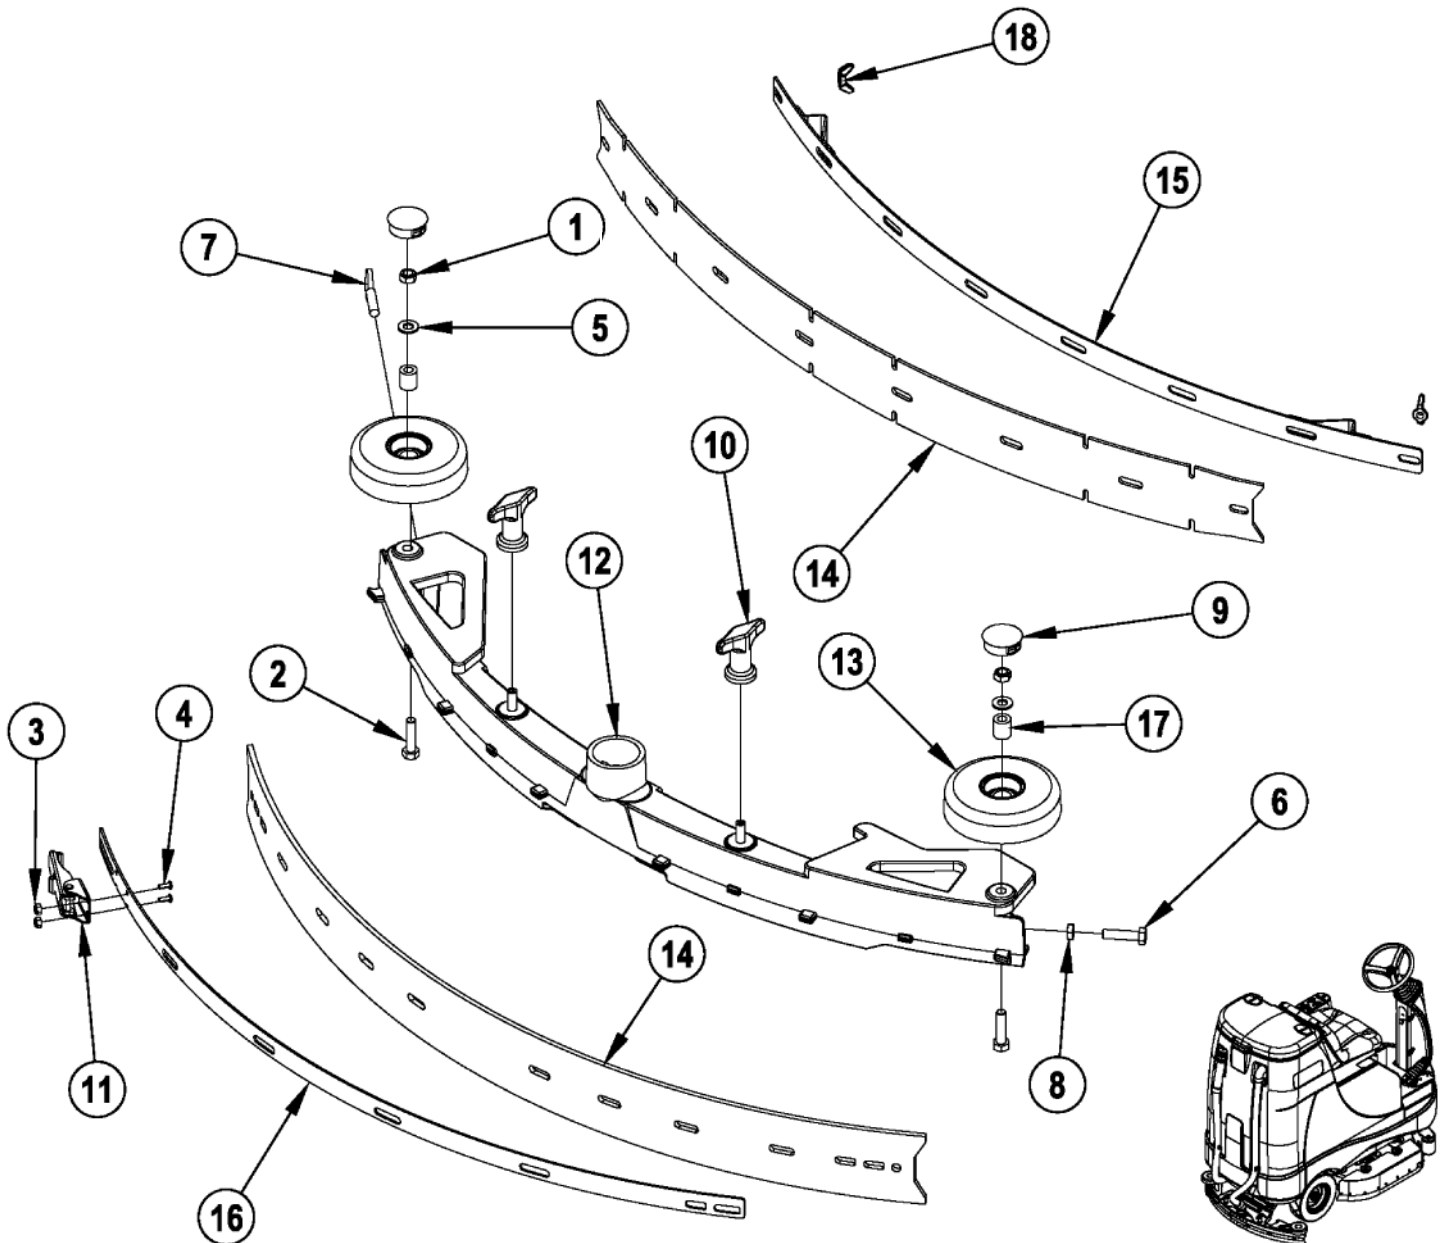

Squeegee assembly - BR 855

BR 755, BR 855

10-01-2014

Part List ID
BR75527

36

Squeegee assembly - BR 855

BR 755, BR 855

10-01-2014

Part List ID
BR 755Z7

37

Pos	Part no.	Qty	Description	
0	56601454	1	SGUEEGEE ASSEMBLY	BR 855 - Includes Gum Rubber Blades
1	56002851	2	Nut Hex Nyl Loc Thin SS5/ use 56002856	
2	56003302	2	Bolt BR1000 Squeegee	
3	56002907	2	Nut Hex Nyl Loc SS 6-32	
4	56002909	2	Scr Pan Phil SS 6-32 x 0.	
5	56002938	2	5/16 SS FLAT WASHER	
6	56003302	1	Bolt BR1000 Squeegee	
7	56003792	1	SCR THUMB SS 5/1	
8	56009141	1	NUT, HEX JAM SS 5/16-18	
9	56111444	2	BUTTON PLUG 1.25	
10	56370711	2	Nut Thumb 5/16-18 Cv211F	
11	56471194	1	Latch Assy Re32	
12		1	NOTE COMMENT	SQUEEGEE CASTING - BR 855, NOTE2
13	56601450	2	WHEEL 4.00 OD	
14	56382738	1	BLADE KIT SQUEEGEE GUM 34	NOTE 1
14	56382739	1	BLADE KIT SQUEEGEE RED GUM 34	NOTE 1
14	56382740	1	BLADE KIT SQUEEGEE	NOTE 1
15	56601495	1	FRONT STRAP WELD	BR 855
16	56601496	1	STRAP REAR	BR 855 - NOTE 4
16	56601593	1	WELDMENT REAR STRAP	BR 855 - NOTE 3
17	56601499	2	BUSHING NYLON	
18	56009111	2	1/4-20 SS WING NUT	NOTE 3

NOTE 1: All squeegee blade kits include both front and rear squeegee blades.

NOTE 2: The squeegee casting is not available for sale separately. If you need to replace your squeegee casting please order a new Squeegee Assembly part number 56601454.

NOTE 3: TSBUS2009-1041 - Only used before SN 300006847.