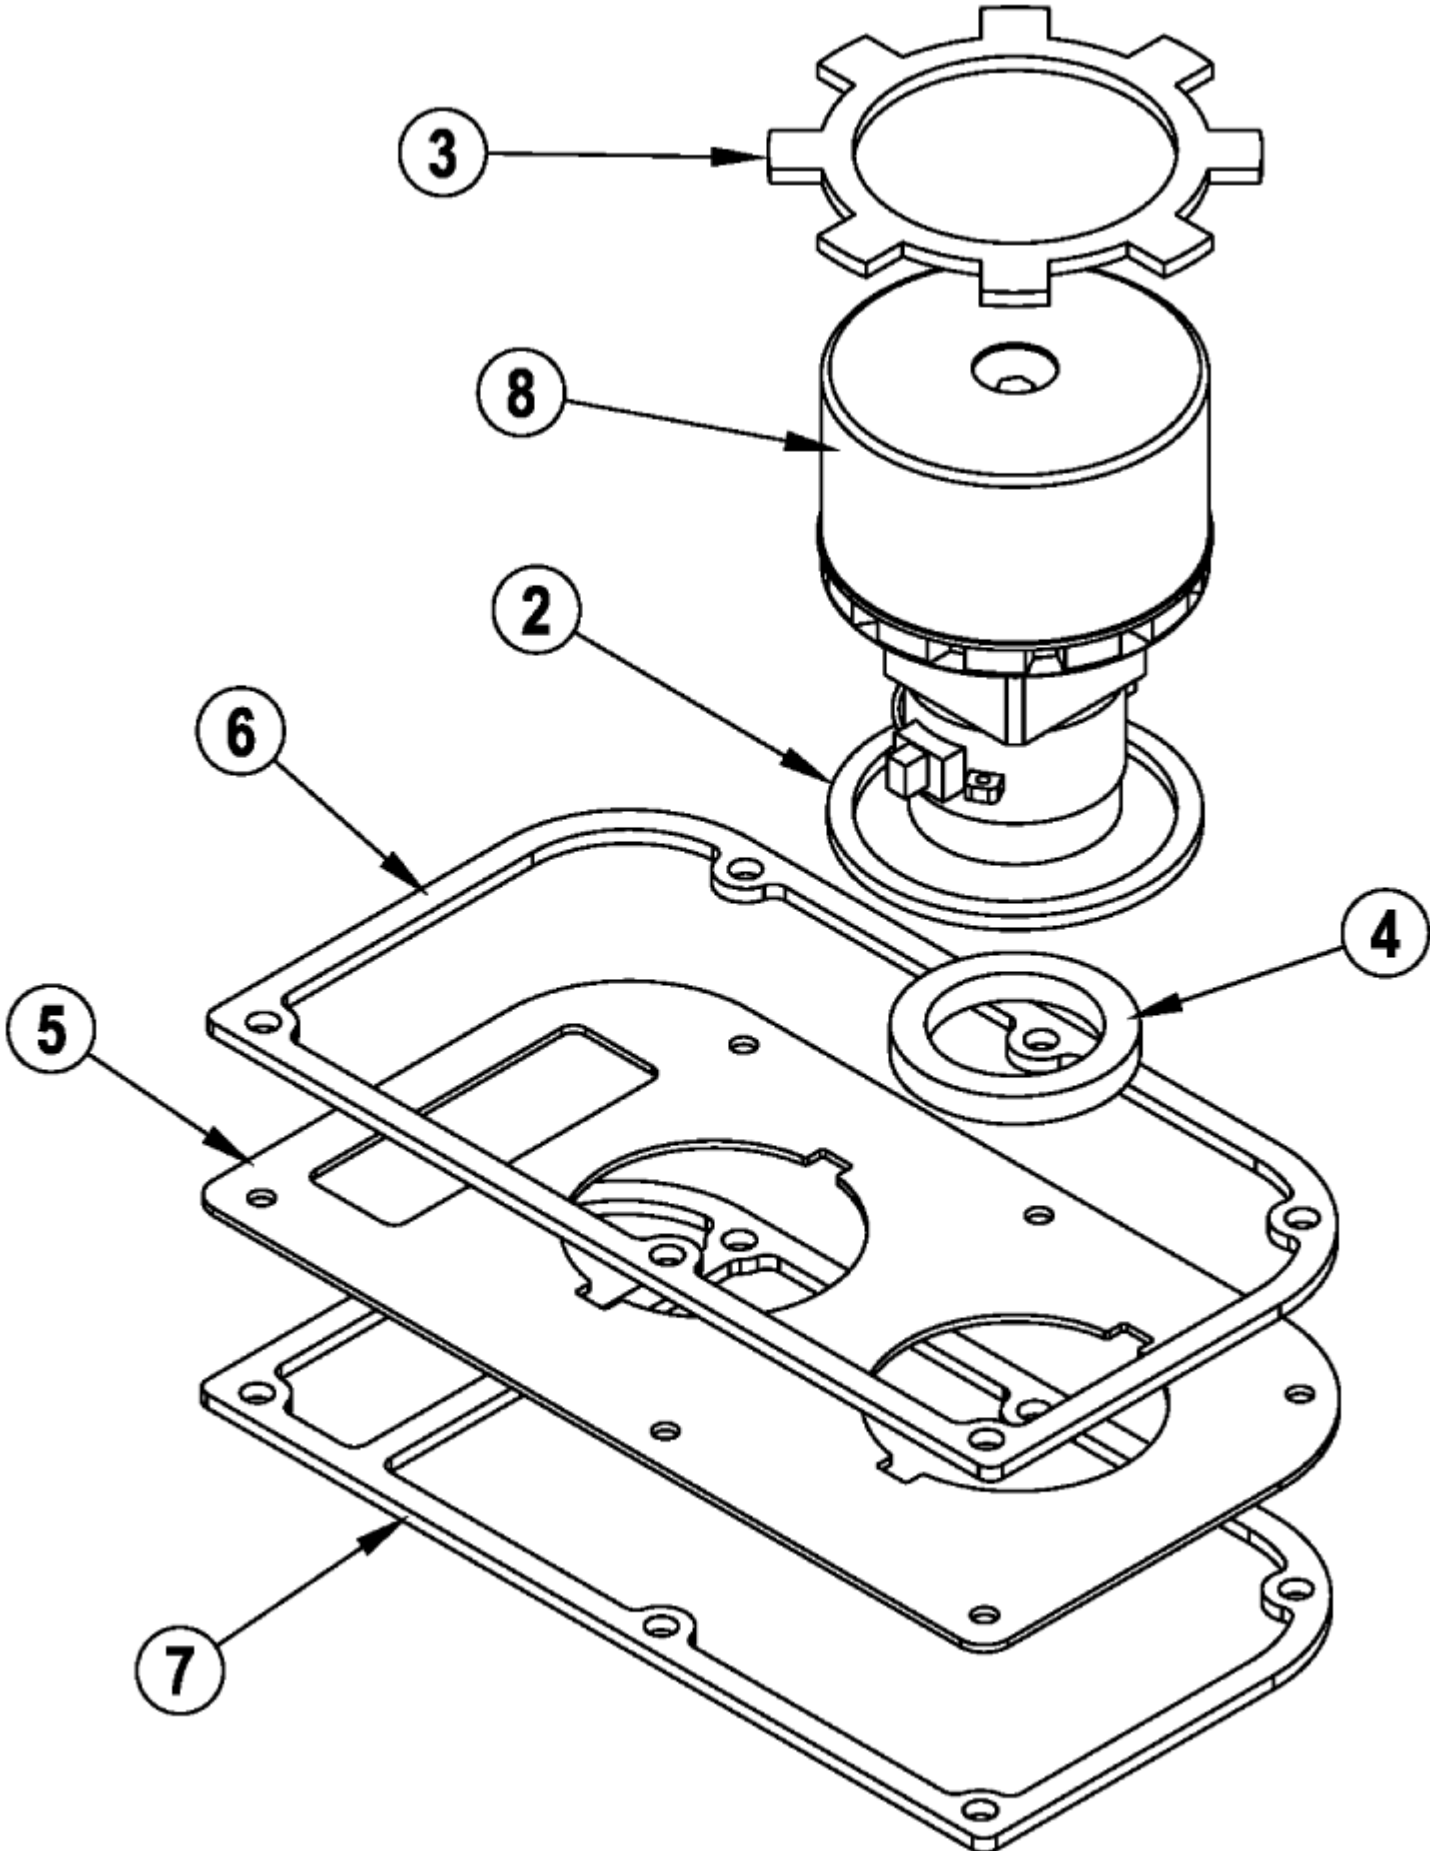

56601090 - Dual Vac Kit

BR 755, BR 855

10-01-2014

Part List ID
IS56040989

62

56601090 - Dual Vac Kit

BR 755, BR 855

10-01-2014

Part List ID
1S56040989

63

Pos	Part no.	Qty	Description	
2	56212143	1	GASKET VACUUM DUCT	
3	56264103	1	Gasket Vac Motor	
4	56314760	1	GASKET VACUUM DUCT	
5	56601122	1	PLATE VAC	
6	56601126	1	GASKET EXHAUST	
7	56601127	1	GASKET VAC	
8	56601488	1	VAC MOTOR W/SUPPRESSION	56601090