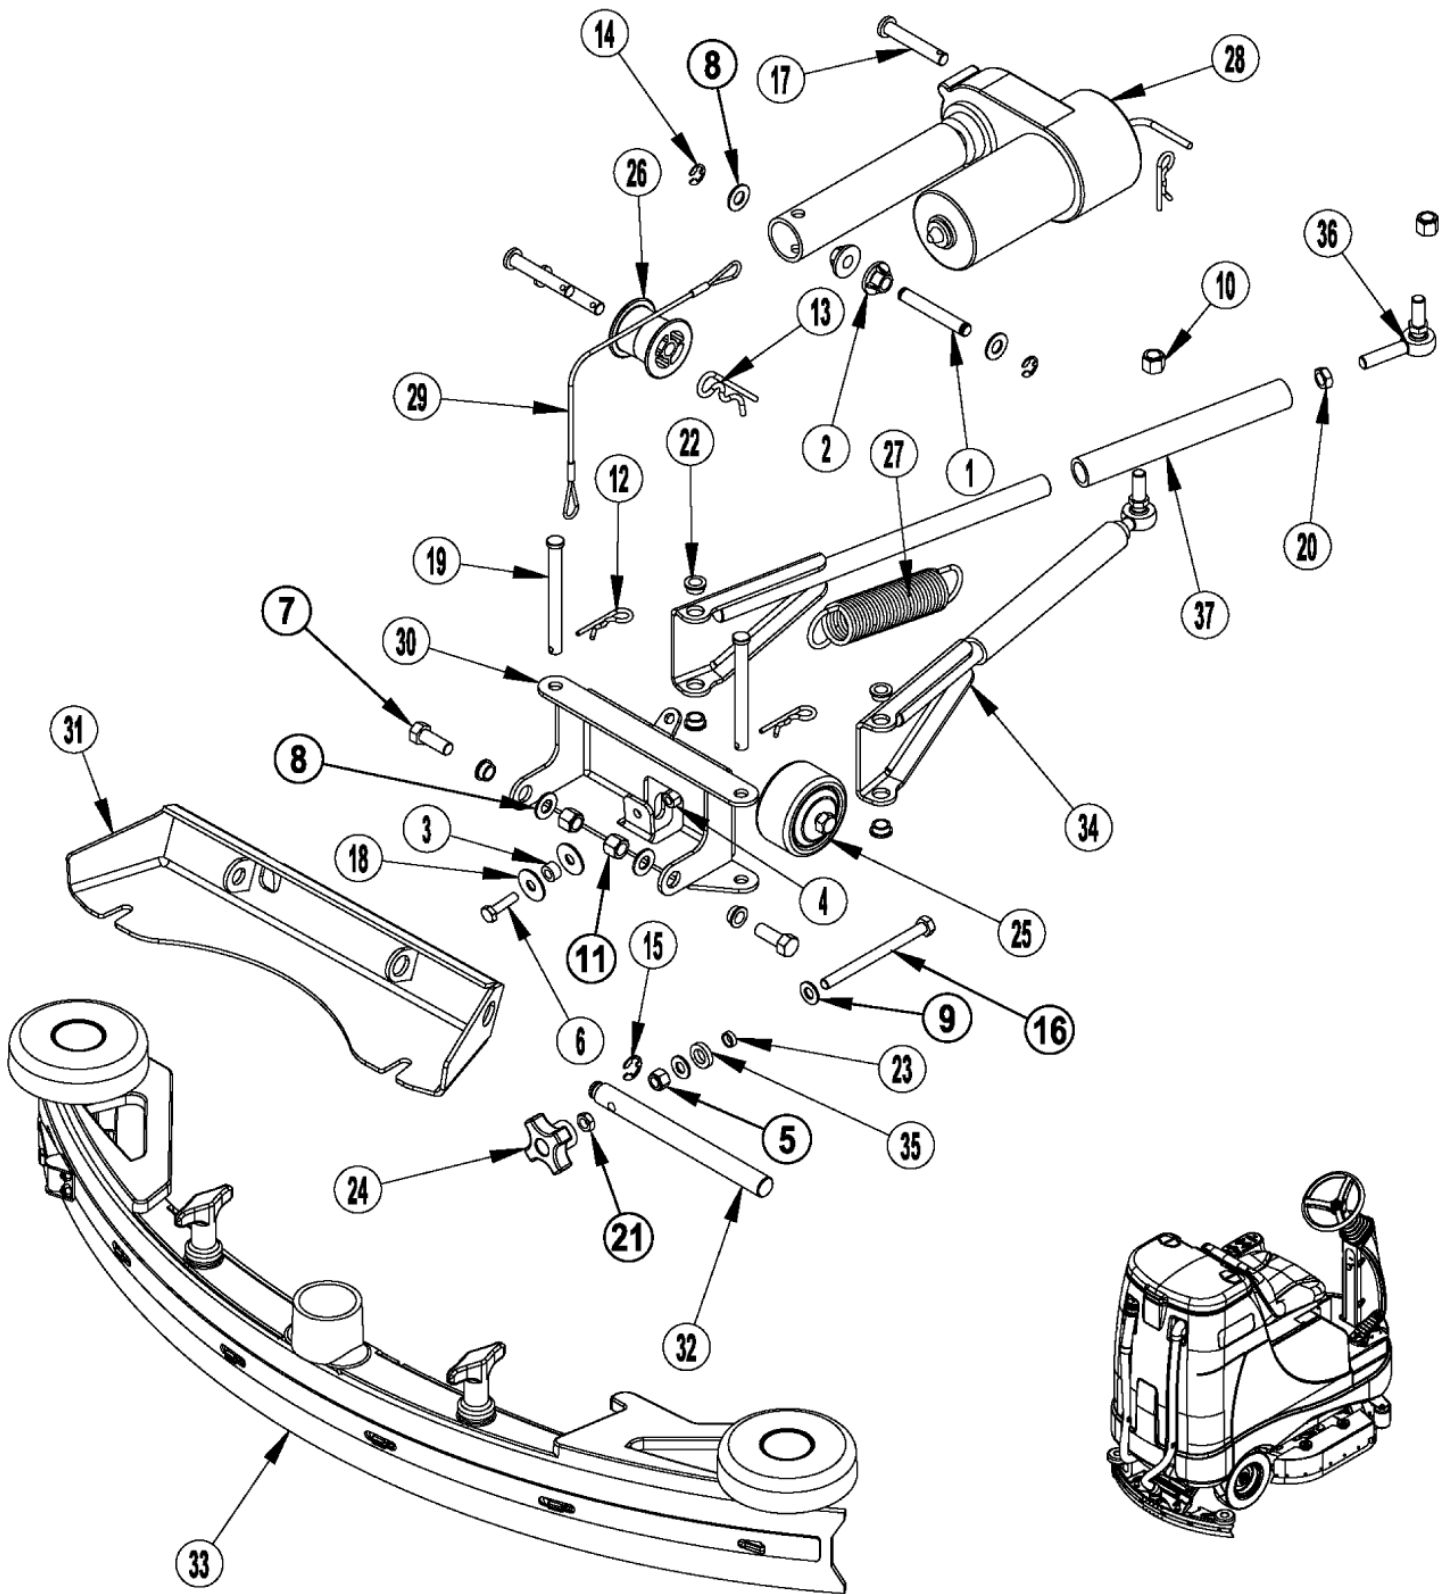

Squeegee system

BR 755, BR 855

10-01-2014

Part List ID
BR75525

32

Squeegee system

BR 755, BR 855

10-01-2014

Part List ID
BR 75525

33

Pos	Part no.	Qty	Description	
1	56412088	1	PIN	
2	56412248	2	SPACER	
3	56453691	1	SPACER	
4	56002491	2	Nut Greer 1/4-20	
5	56002856	1	Nut Hex NyI Loc SS 5/16-1	
6	56002883	1	Scr Hex Hd Ss 1/4-20 x 1.	
7	56002663	2	Bolt 3/8-16 x 1	
8	56002910	4	Washer flat	
9	56002938	2	5/16 SS FLAT WASHER	
10	56002951	2	NUT HEX NYL LOC 3/8-24 Use 56009103	
11	56003219	2	NUT HEX NYL LOC SS 3/8-16	
12	56003222	3	PIN,COT HAIR. 125 X DIA.5	
13	56003223	1	PIN,COT HAIR. 148 X DIA.62	
14	56003262	2	Ring Ret Ext. Type E-	
15	56003264	1	RING RET EXT TYPE E	
16	56003486	1	HEX THD TO HD SS5/16	
17	56003656	3	CLEVIS PIN, .375 X 2.25	
18	56003696	2	WSH FLAT SS. 33X1.00 X .060	
19	56003713	2	PIN CLEVIS .38 X 3.75	
20	56009103	2	NUT, HEX JAM 3/8-24	
21	56009141	1	NUT, HEX JAM SS 5/16-18	
22	56324505	6	Bearing Flange .376_E0020	
23	56381818	1	BUSHING	
24	56407303	1	Knob	
25	56412124	1	WHEEL	
26	56412208	1	ROLLER	
27	56412216	2	SPRING	
28	56601147	1	ACTUATOR MOTOR 24V	M3
29	56601257	1	CABLE ASSEMBLY	
30	56601038	1	WELDT-SQUEEGEE PIVOT	
31	56601037	1	WELDT-SQUEEGEE MOUNT	
32	56601442	1	SHAFT	
33	56601449	1	SQUEEGEE ASSEMBLY	BR 755 - Includes Gum Rubber Blades
33	56601454	1	SGUEEGEE ASSEMBLY	BR 855 - Includes Gum Rubber Blades
34	56601460	2	BAR WELDMENT	
35	56601463	1	WASHER POLYURETHANE	
36	56601469	2	ROD END	
37	56601512	2	HOSE	
38	56382623	1	BRACKET-SPRING ADVENGER	NOTE 1
39	56382637	1	ROD-THREADED .25 X 1.25	NOTE 1
40	56382624	1	NUT-SPRING	NOTE 1
41	56002957	1	1/4-20 C 3/4 SS SCREW	NOTE 1

NOTE 1: These parts were implemented in production as of November 2011 to increase squeegee down pressure.
Order Squeegee Spring Kit 56382635 to