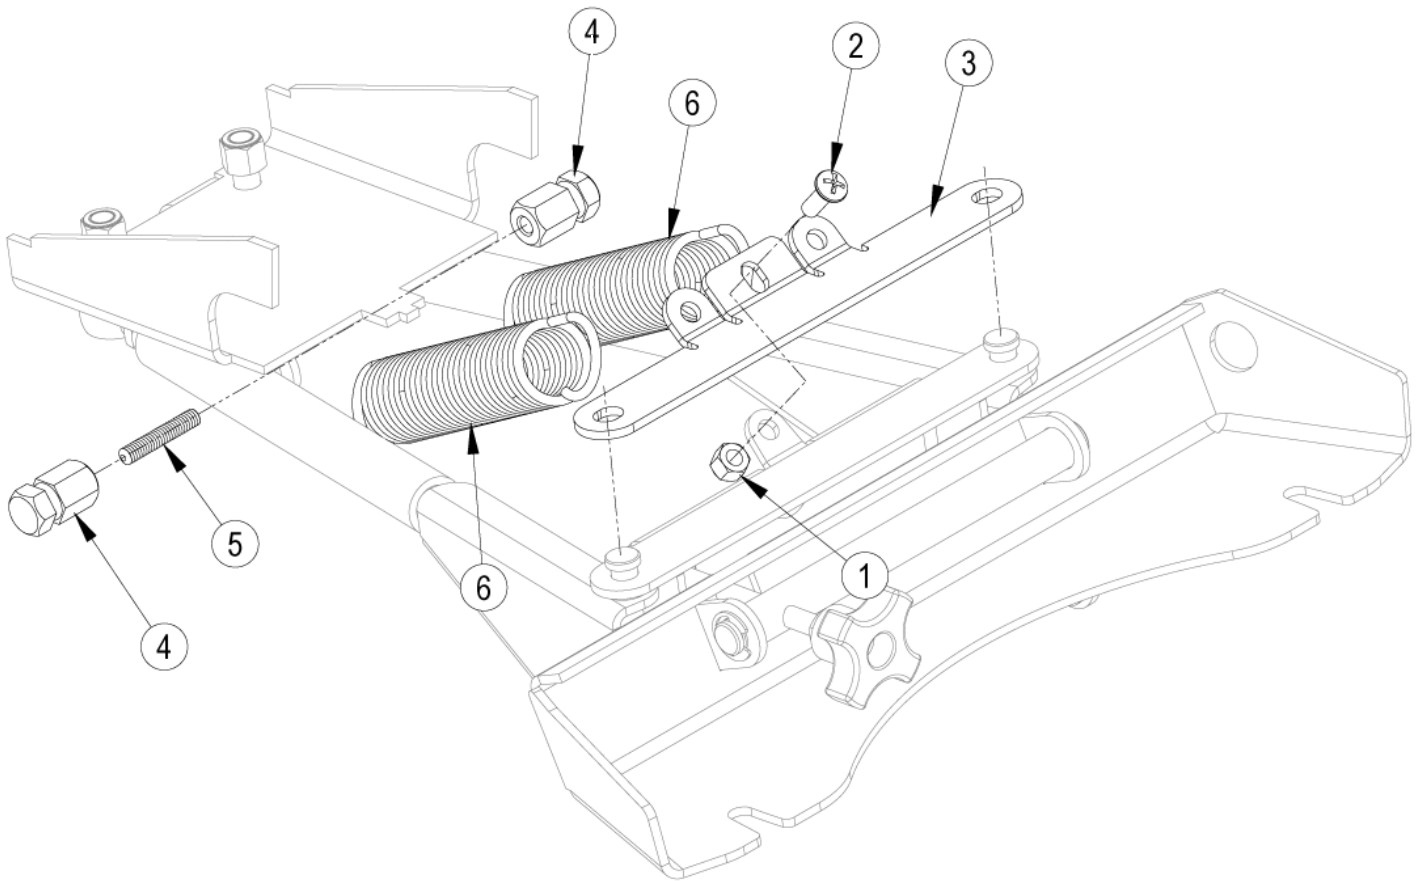

56382635 - Squeegee spring kit

BR 755, BR 855

10-01-2014

Part List ID
IS56090112

72

56382635 - Squeegee spring kit

BR 755, BR 855

10-01-2014

Part List ID
IS56090112

73

Pos	Part no.	Qty	Description
0	56382635	1	KIT SQUEEGEE SPRING
1	56002491	1	Nut Greer 1/4-20
2	56002957	1	1/4-20 C 3/4 SS SCREW
3	56382623	1	BRACKET-SPRING ADVENGER
4	56382624	2	NUT-SPRING
5	56382637	1	ROD-THREADED .25 X 1.25
6	56412216	2	SPRING