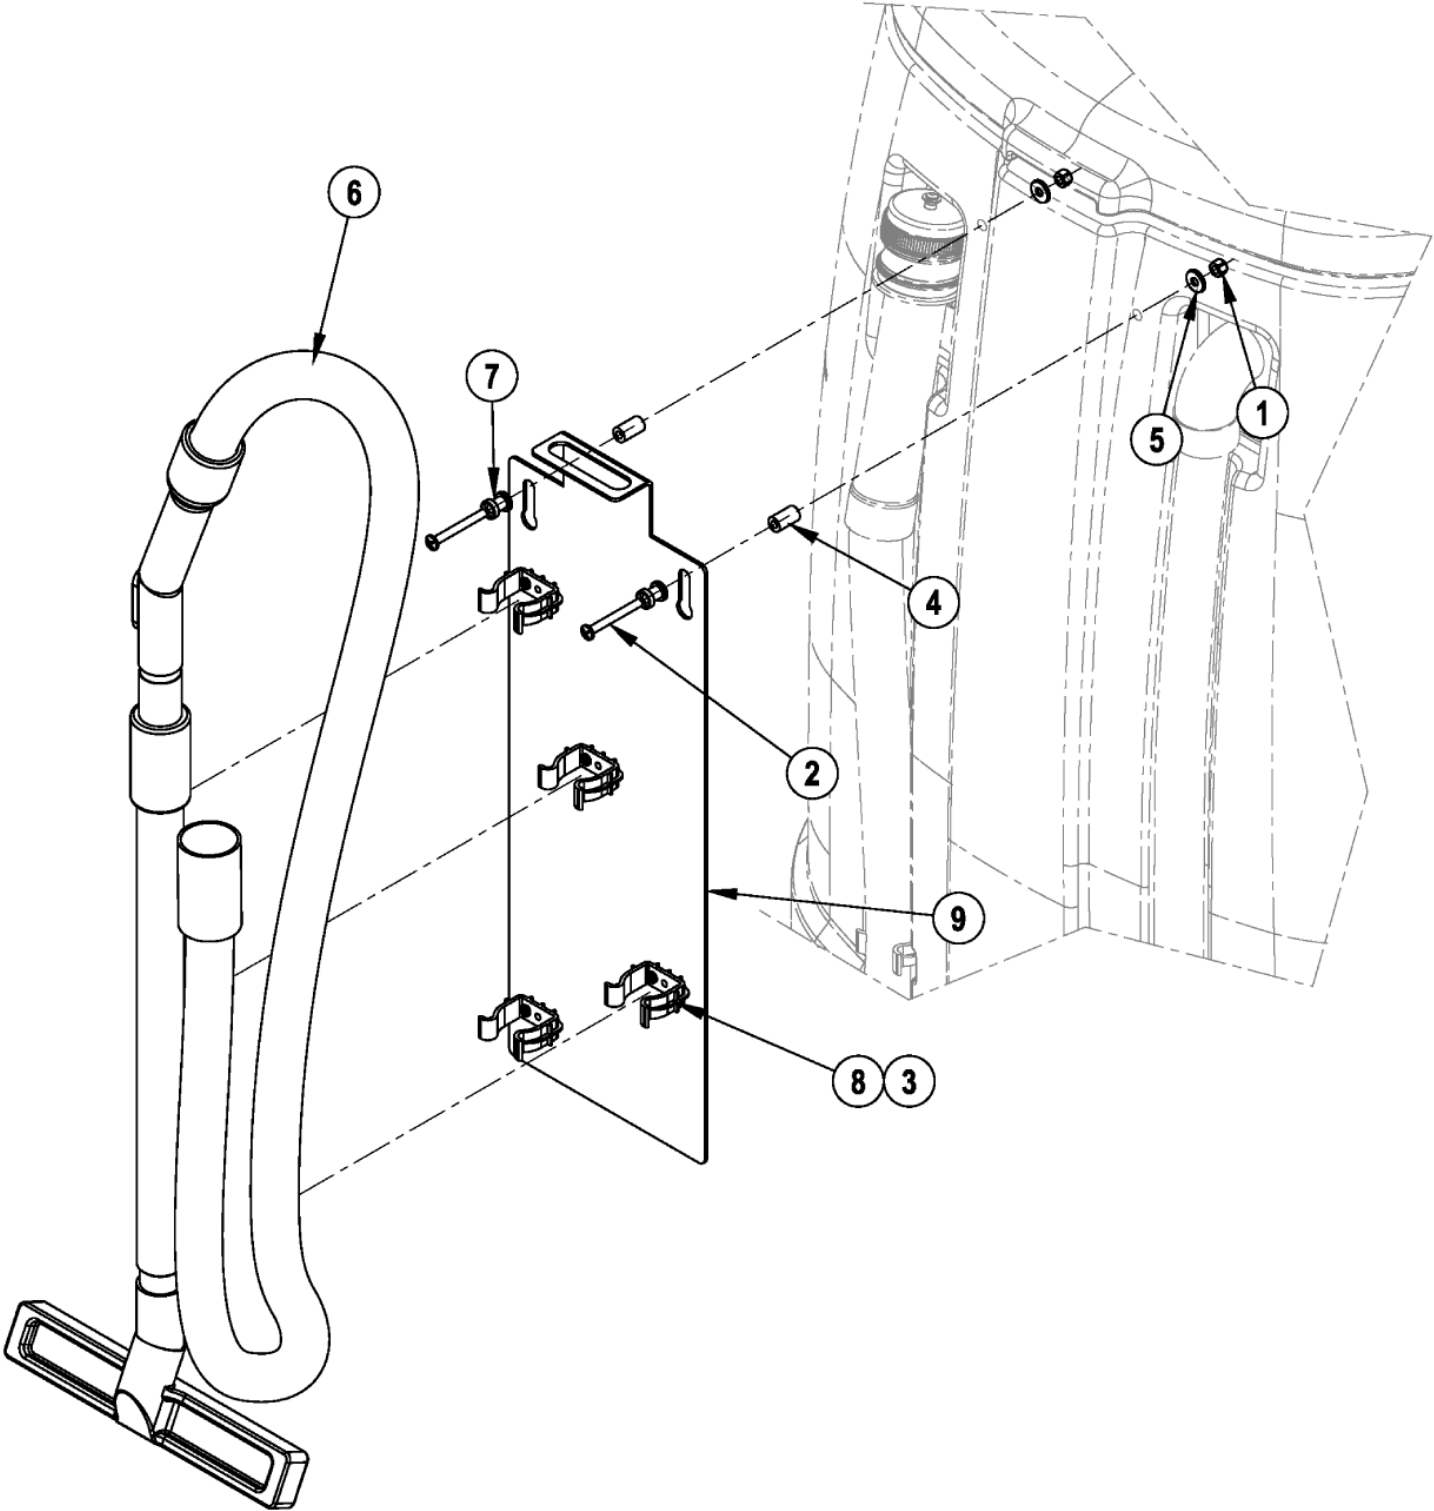

56601087 - Vacuum Wand Kit

BR 755, BR 855

10-01-2014

Part List ID
IS56040983

60

56601087 - Vacuum Wand Kit

BR 755, BR 855

10-01-2014

Part List ID
IS56040983

61

Pos	Part no.	Qty	Description
1	56002708	2	Nut Hex Nyloc 1/4-20
2	56002788	2	SCR PAN PHIL 1/4-20 X 2.2
3	56009030	8	SCR PAN PHIL THD FOM 10-2
4	56052237	2	SPACER PHEN--.250X.500X.875
5	56201047	2	WSH,SEALINE SS 5/16
6	56315309	1	SCRUB/VAC WAND HOSE
7	56315311	2	SPACER STEPPED
8	56407361	4	Clamp plastic
9	56601458	1	BRACKET WAND KIT

NOTE: Items (3, 8 & 9) are preassembled.