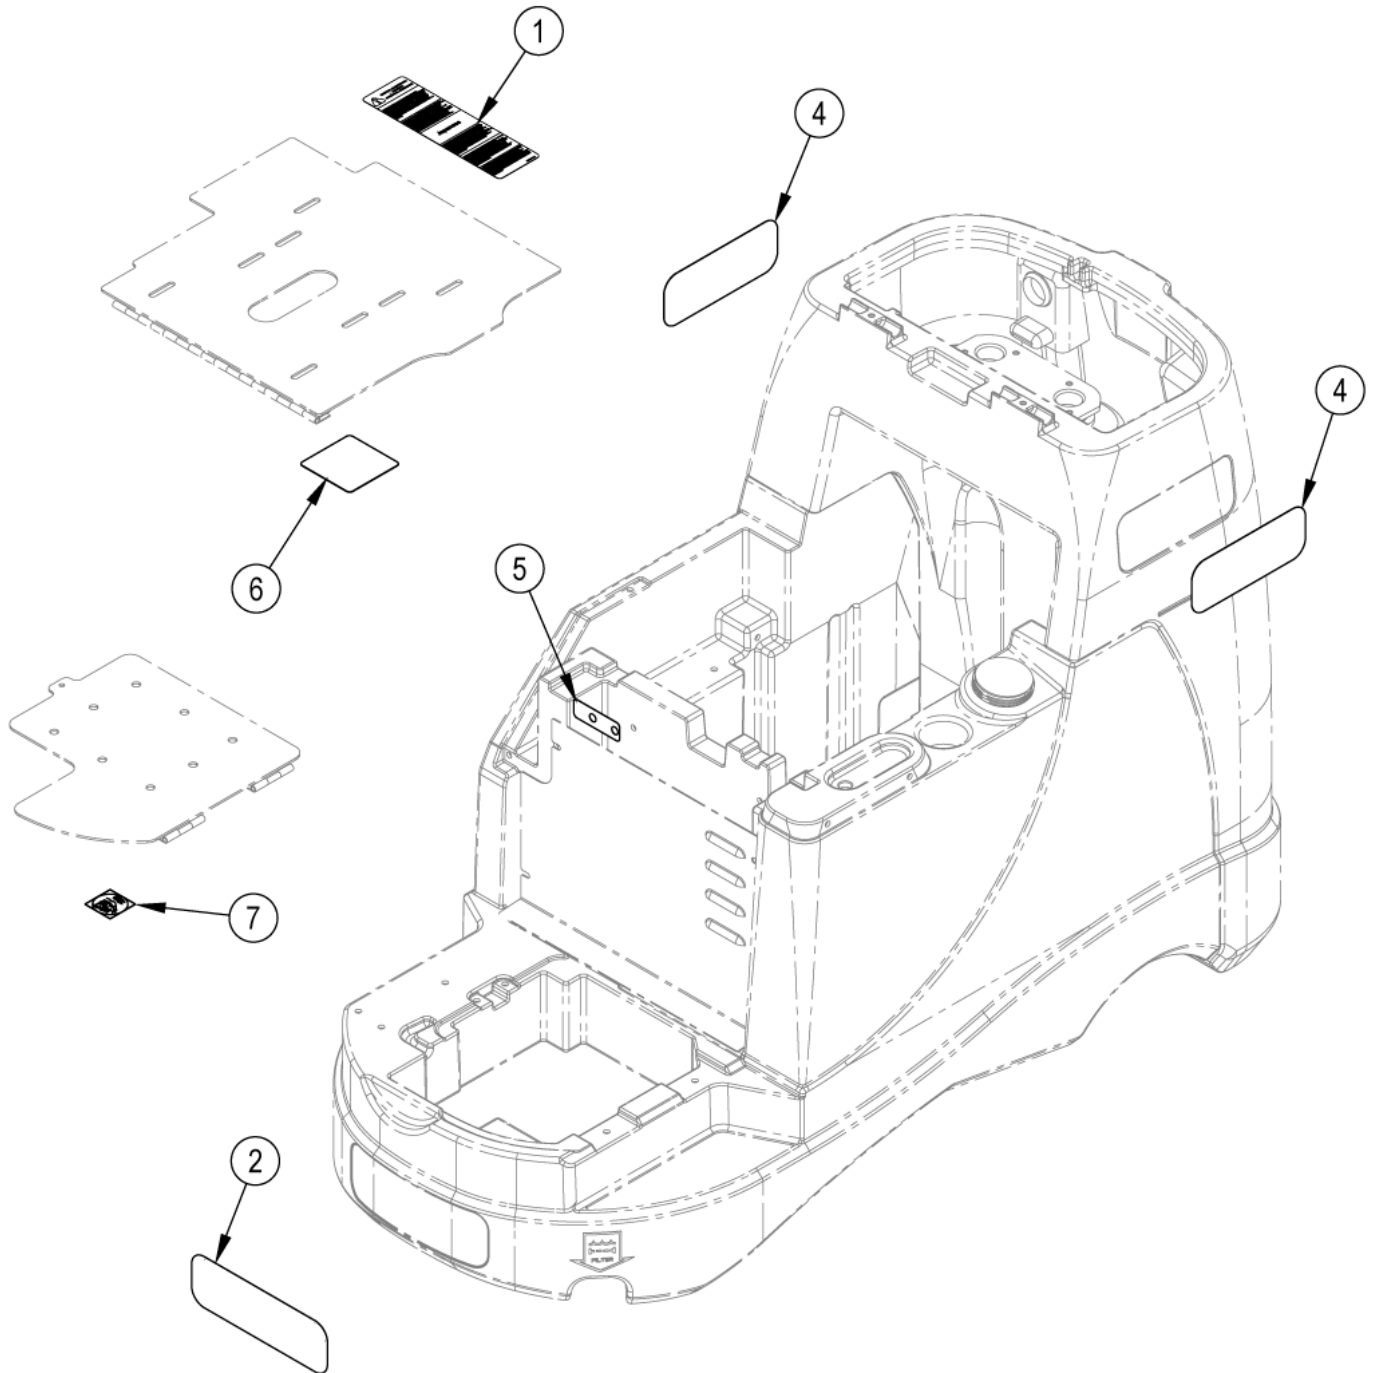

Decal system

BR 755, BR 855

10-01-2014

Part List ID

BR7557

9

Decal system

BR 755, BR 855

10-01-2014

Part List ID

BR755/

10

Pos	Part no.	Qty	Description
1	56014601	1	DECAL, CAUTION
2	56016731	1	DECAL,NILFISK
4	56601303	2	DECAL BR755
4	56601305	2	DECAL BR855
5	56601414	1	DECAL CIRCUIT BREAKER
6	56601416	1	DECAL BATTERY WIRING
7	56380254	1	DECAL OPEN WHEN CHARGING