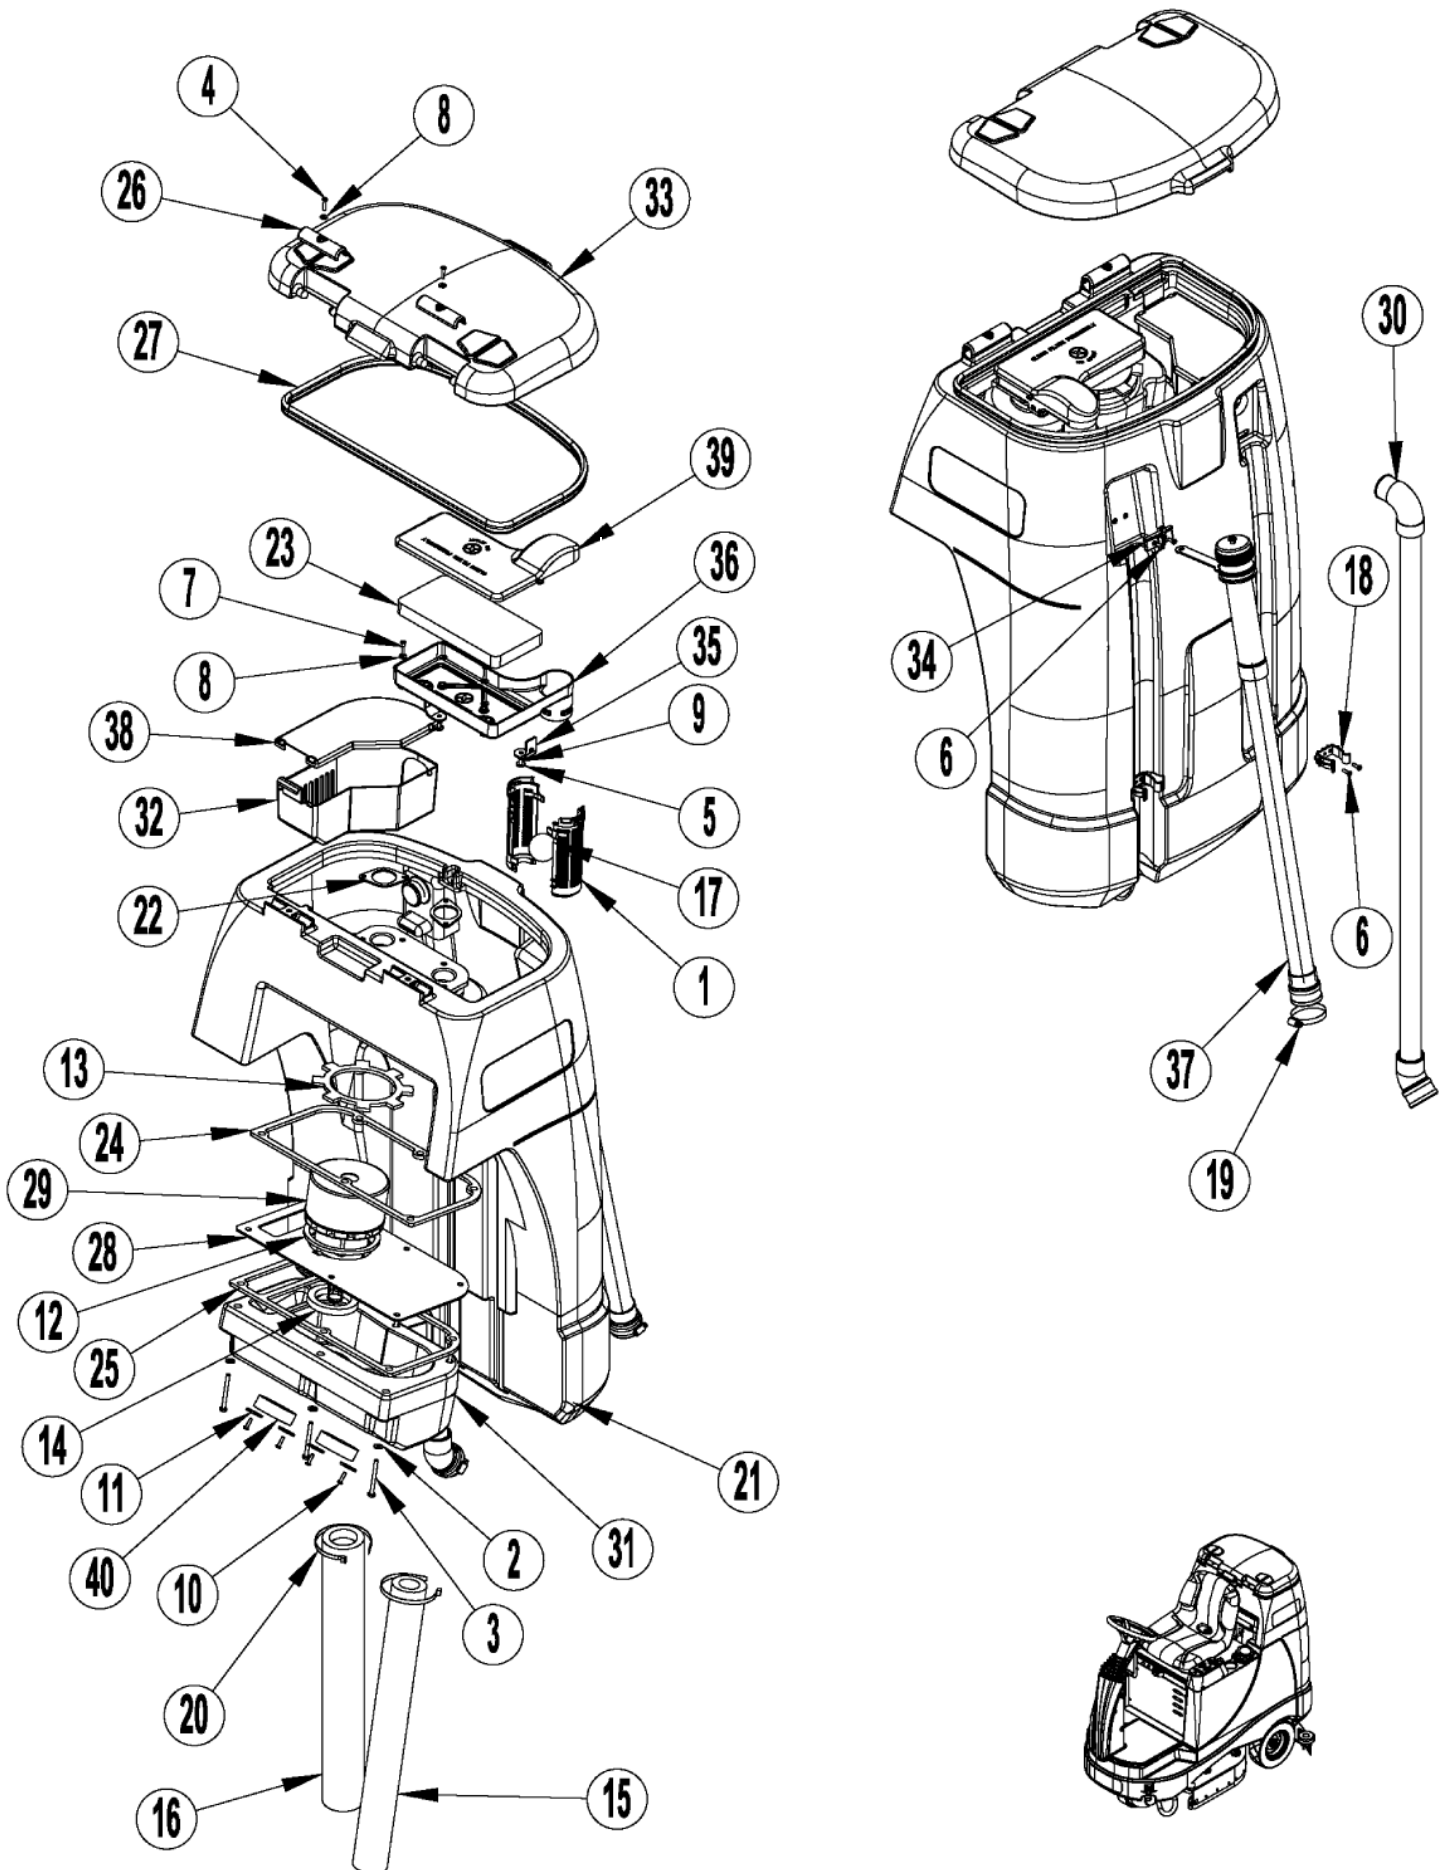

Recovery system

BR 755, BR 855

10-01-2014

Part List ID
BR75511

14

Recovery system

BR 755, BR 855

10-01-2014

Part List ID
BR/75511

15

Pos	Part no.	Qty	Description	
1	56324497	2	Cage	
2	56002098	6	Washer flat Sae 1/4	
3	56003867	6	SCR-HEX LOC 1/4-20 X 3.00	
4	56003951	2	SCR-PAN PHIL LOC SS 10-24X .88	
5	56002859	2	Washer flat Sae SS 1/4	
6	56002896	6	Scr Pan Phil SS 10-24 x 0	
7	56002898	4	SCR PAN PHIL SS 10-24 X 1	
8	56002916	6	Washer flat replaced by 56009205	
9	56003799	2	PLASTITE 1/4-10 x 1/2	
10	56009005	4	Screw	
11	56003817	4	WSH-FLT SS .281 x 1.25 x .05	
12	56212143	1	GASKET VACUUM DUCT	
13	56264103	1	Gasket Vac Motor	
14	56314760	1	GASKET VACUUM DUCT	
15	56315375	1	FOAM ACOUSTICAL HOSE	
16	56315847	1	FOAM TUBE ASSEMBLY	
17	56391690	1	Ball Float	
18	56407361	2	Clamp plastic	
19	56440213	1	Clamp hose Sae #32E00047	
20	56477613	2	Cable Tie E00549 Re409S	
21	56601120	1	RECOVERY TANK	
22	56601121	2	GASKET VAC FILTER	
23	56601125	1	FILTER	
24	56601126	1	GASKET EXHAUST	
25	56601127	1	GASKET VAC	
26	56601128	2	HINGE CLAMP	
27	56114185	1	GASKET RECOVERY TANK	
28	56601131	1	VAC PLATE STANDARD	
29	56397098	1	CARBON BRUSH SET	SET OF 2 - NOT SHOWN
29	56601488	1	VAC MOTOR W/SUPPRESSION	M5
30	56601136	1	RECOVERY HOSE	
31	56601137	1	VAC MOTOR COVER	
32	56601138	1	STRAINER BASKET	
33	56601139	1	LID RECOVERY TANK	
34	56601204	1	HOOK DRAIN HOSE	
35	56601250	2	STRAP FILTER COVER	
36	56601253	1	FILTER BOX	
37	56381918	1	DRAIN HOSE RIBBED	TSB--US 2011--0015 Drain Hose Improvement
38	56601421	1	COVER DEBRIS	
39	56601451	1	COVER FLTR BOX W/GSKT	
40	56344168	2	FILTER