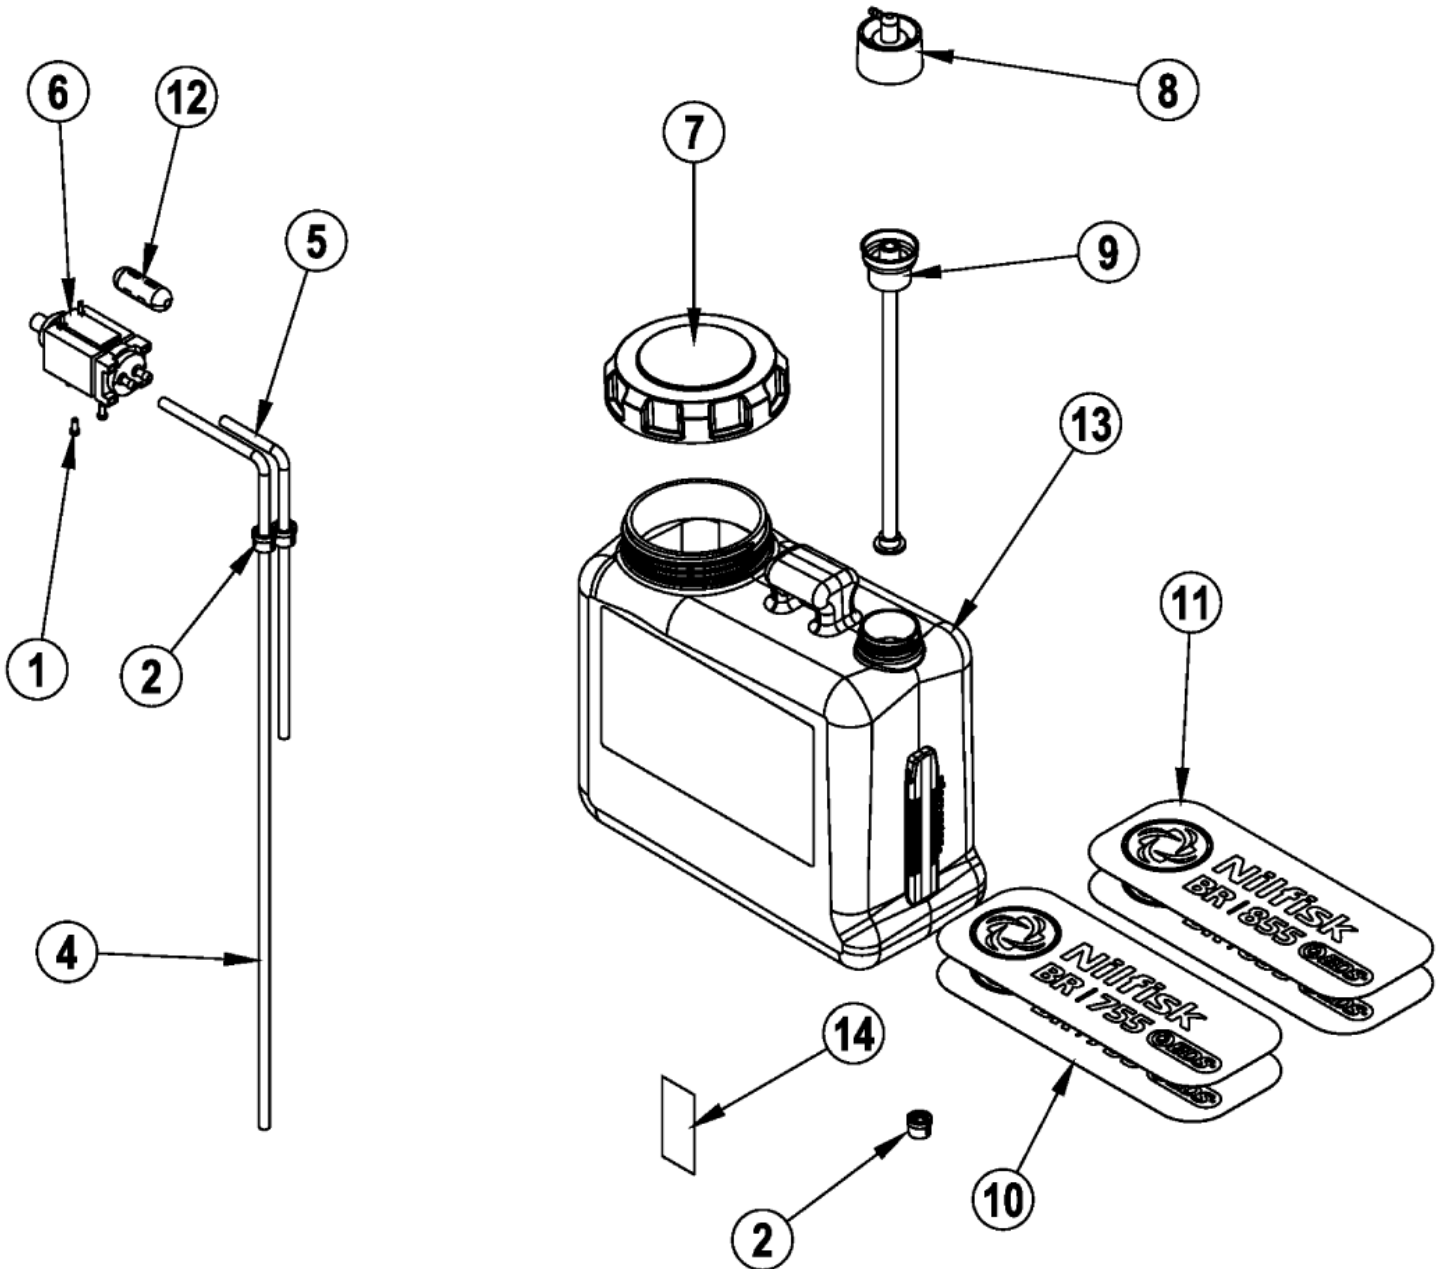

56601082 - EDS Onboard Chemical Kit

BR 755, BR 855

10-01-2014

Part List ID
IS56040982

58

56601082 - EDS Onboard Chemical Kit

BR 755, BR 855

10-01-2014

Part List ID
1S5604098Z

59

Pos	Part no.	Qty	Description
1	56002539	2	SCR PAN PHIL TD FORM 6-32 X.31
2	56003699	3	BUSHING 1/4 ID SNUB
4	56314942	1	HOSE CHEM RESISTANT
5	56314991	1	HOSE CHEM RESISTANT 14
6	56315241	1	PUMP CHEMICAL
7	56315517	1	CAP
8	56315523	1	CAP, DRY BREAK, 1/8 BARB
9	56315527	1	INSERT BREAK
10	56601306	2	DECAL BR755 ECOFLEX
11	56601308	2	DECAL BR855 ECOFLEX
12	56601514	1	FERRITE BEAD
13	56601544	1	CHEMICAL BOTTLE ASSEMBLY
14	56016331	1	DECAL CHEMICAL RATIO