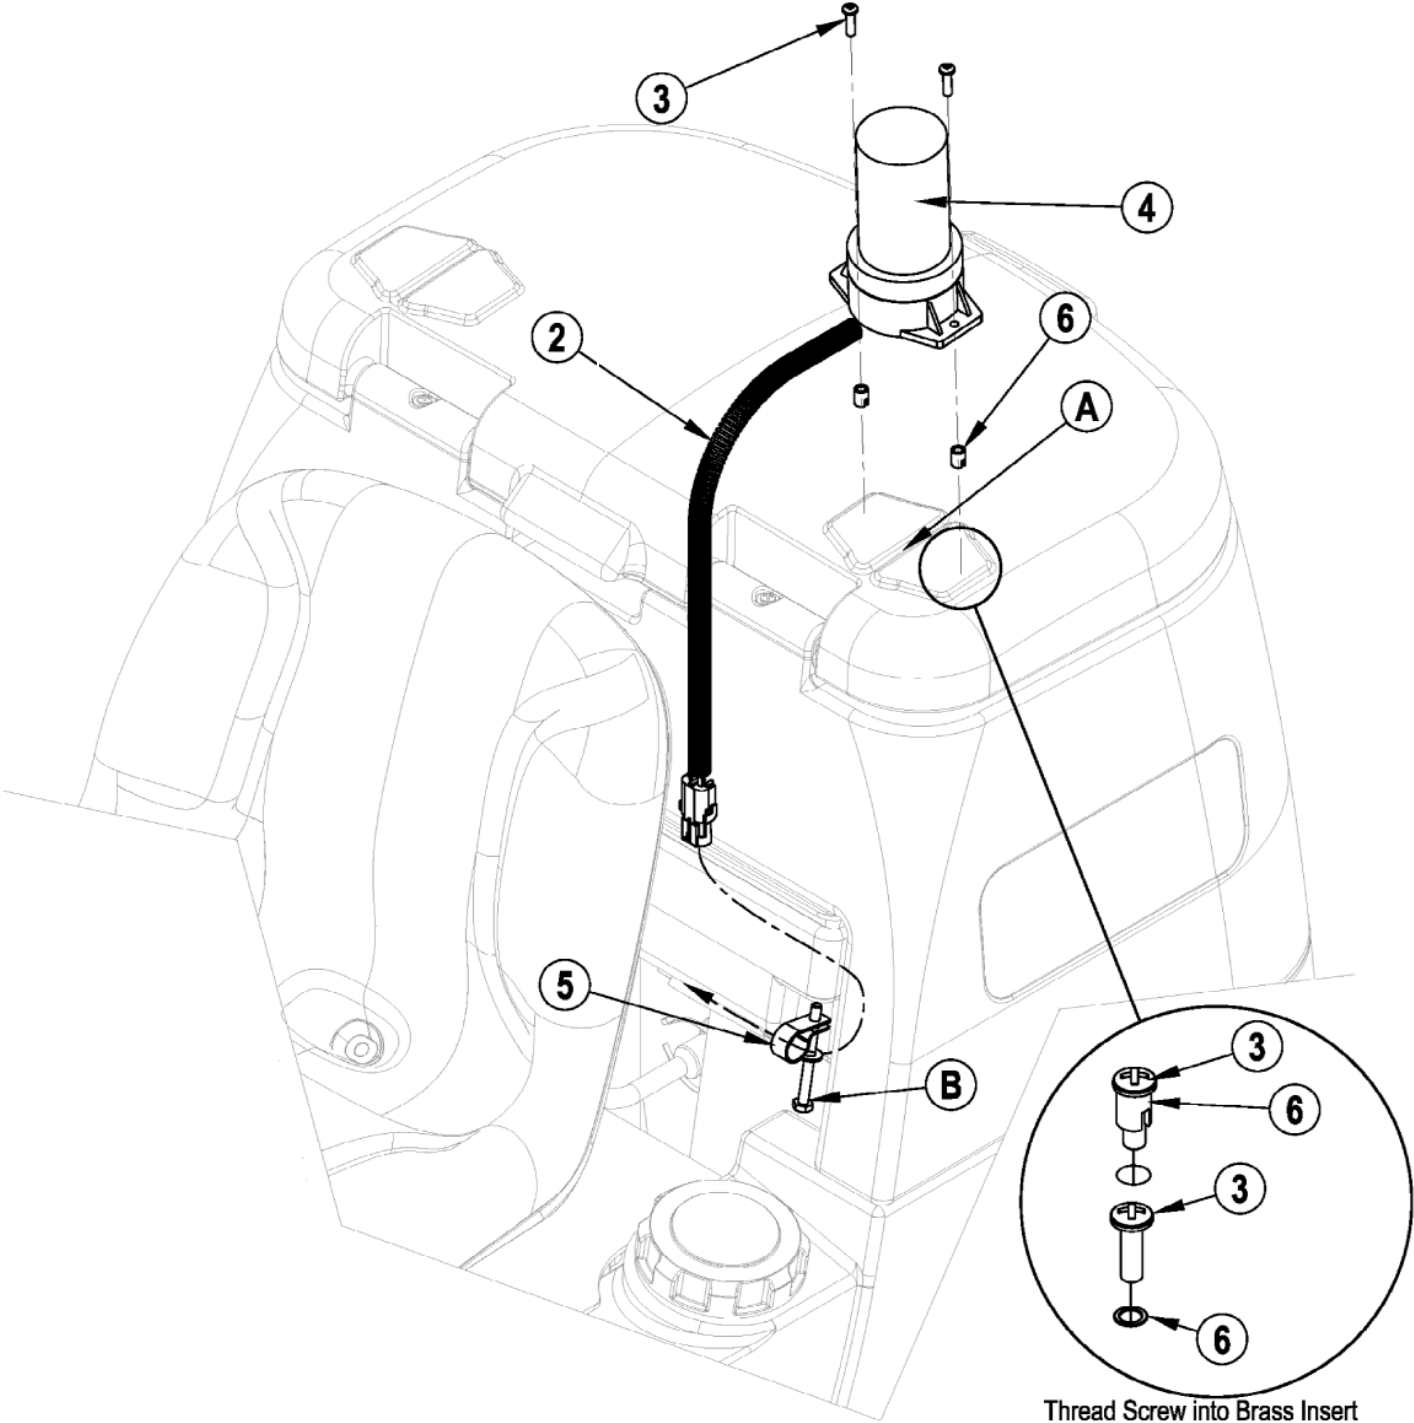

56601085 - Beacon Kit

BR 755, BR 855

10-01-2014

Part List ID
IS56040978

56

Thread Screw into Brass Insert and then thread the Insert into the tank lid until flush. Remove the Screw.

56601085 - Beacon Kit

BR 755, BR 855

10-01-2014

Part List ID
IS56040978

57

Pos	Part no.	Qty	Description
2	56459883	1	CONDUIT
3	56002896	2	Scr Pan Phil SS 10-24 x 0
4	56307166	1	BEACON ASSY
5	56486112	1	P Clamp Ax
6	56249946	2	INSERT BRASS FL150S