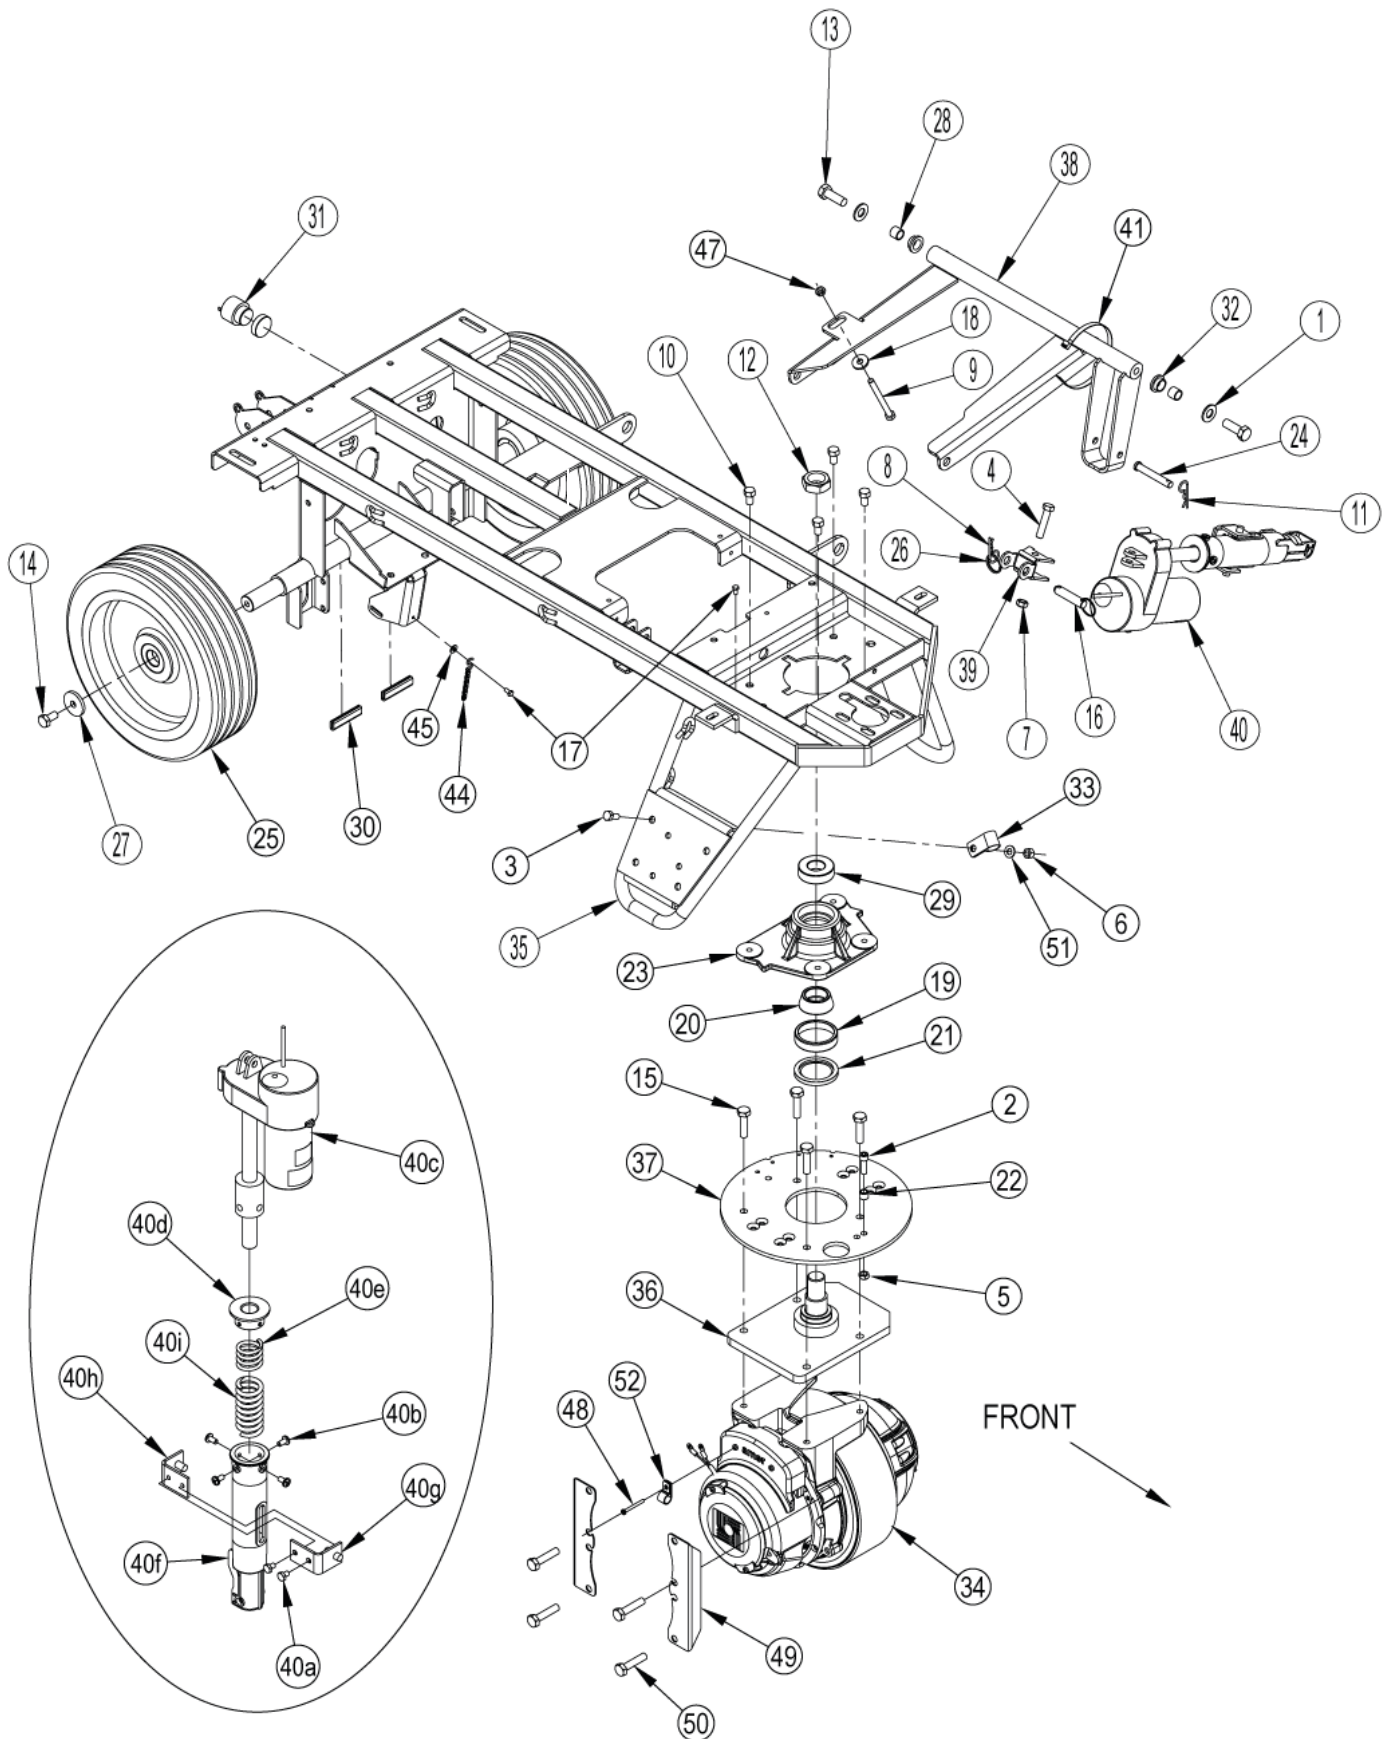

Chassis system

BR 755, BR 855

10-01-2014

Part List ID

BR7553

3

Chassis system

BR 755, BR 855

10-01-2014

Part List ID
BR/7553

4

Pos	Part no.	Qty	Description	
1	56001879	2	Washer flat Sae 1/2	
2	56002129	1	SCR-SOC HD 5/16-18 X 1.00	
3	56003012	1	56003022X 3/4 SS BOLT	
4	56002684	1	3/8-16 X 1-3/4 BOLT	
5	56002826	1	Nut Hex Nyloc Thin (s/s) replaced by 56002701	
6	56002856	1	Nut Hex Nyl Loc SS 5/16-1	
7	56002841	1	3/8-16 THIN NYL LOC NUT	
8	56002959	1	Pin Cot Hair SS.125x.5dia	
9	56003008	1	SCREW	
10	56003040	4	SCR HEX HD LOC 3/8-16 X 0	
11	56003120	1	Cotter Hair Pin	
12	56003220	1	NUT,HEX NYL THIN 1-14 UNF	
13	56003412	2	SCR, HEX NYL LOC M12-1.75	
14	56003442	2	Screw	
15	56003491	4	SCR HEX M10-1.50 X 40MM	
16	56003679	1	PIN RING .50 X 1.63	
17	56009012	1	Screw	
18	56009122	1	WASHER, FLT .344X.938X.12	
19	56158143	1	BEARING TR CP 2.44 E00135	
20	56158151	1	BEARING TR CN 1.250V51Y_E	
21	56171081	1	SEAL SHAFT 1.750 PE202S	
22	56244941	1	Bushing .31x.50x.40Fc428E	
23	56314032	1	BLOCK BEARING	
24	56003803	1	PIN CLEVIS SS.375 X 2.50	
25	56382693	1	WHEEL	
26	56317071	1	RING	
27	56367117	2	Washer	
28	56367206	2	Bushing Cv32G	
29	56378380	1	Ball Bearing .9843 Cr25D	
30	56412122	2	TRIM EDGE	
31	56412177	1	HORN / BACKUP ALARM	H2
32	56420160	2	Bearing Flange	
33	56469380	1	CLAMP, CABLE .75	
34	56422174	1	TIRE PULLER KIT	NOT SHOWN
34	56504482	1	COVER DRIVE MOTOR	NOT SHOWN
34	56601050	1	MOTOR DRIVE WHEEL	M1
34	56601471	1	RAD	NOT SHOWN
34	56601472	1	TIRE WITH HUB	NOT SHOWN
34	56601473	1	MOTOR	NOT SHOWN
34	56601507	1	PARKING BRAKE	NOT SHOWN
34	56601509	1	CARBON BRUSH KIT	NOT SHOWN
35	56114199	1	CHASSIS WELDMENT	
36	56601077	1	SPINDLE WELDT