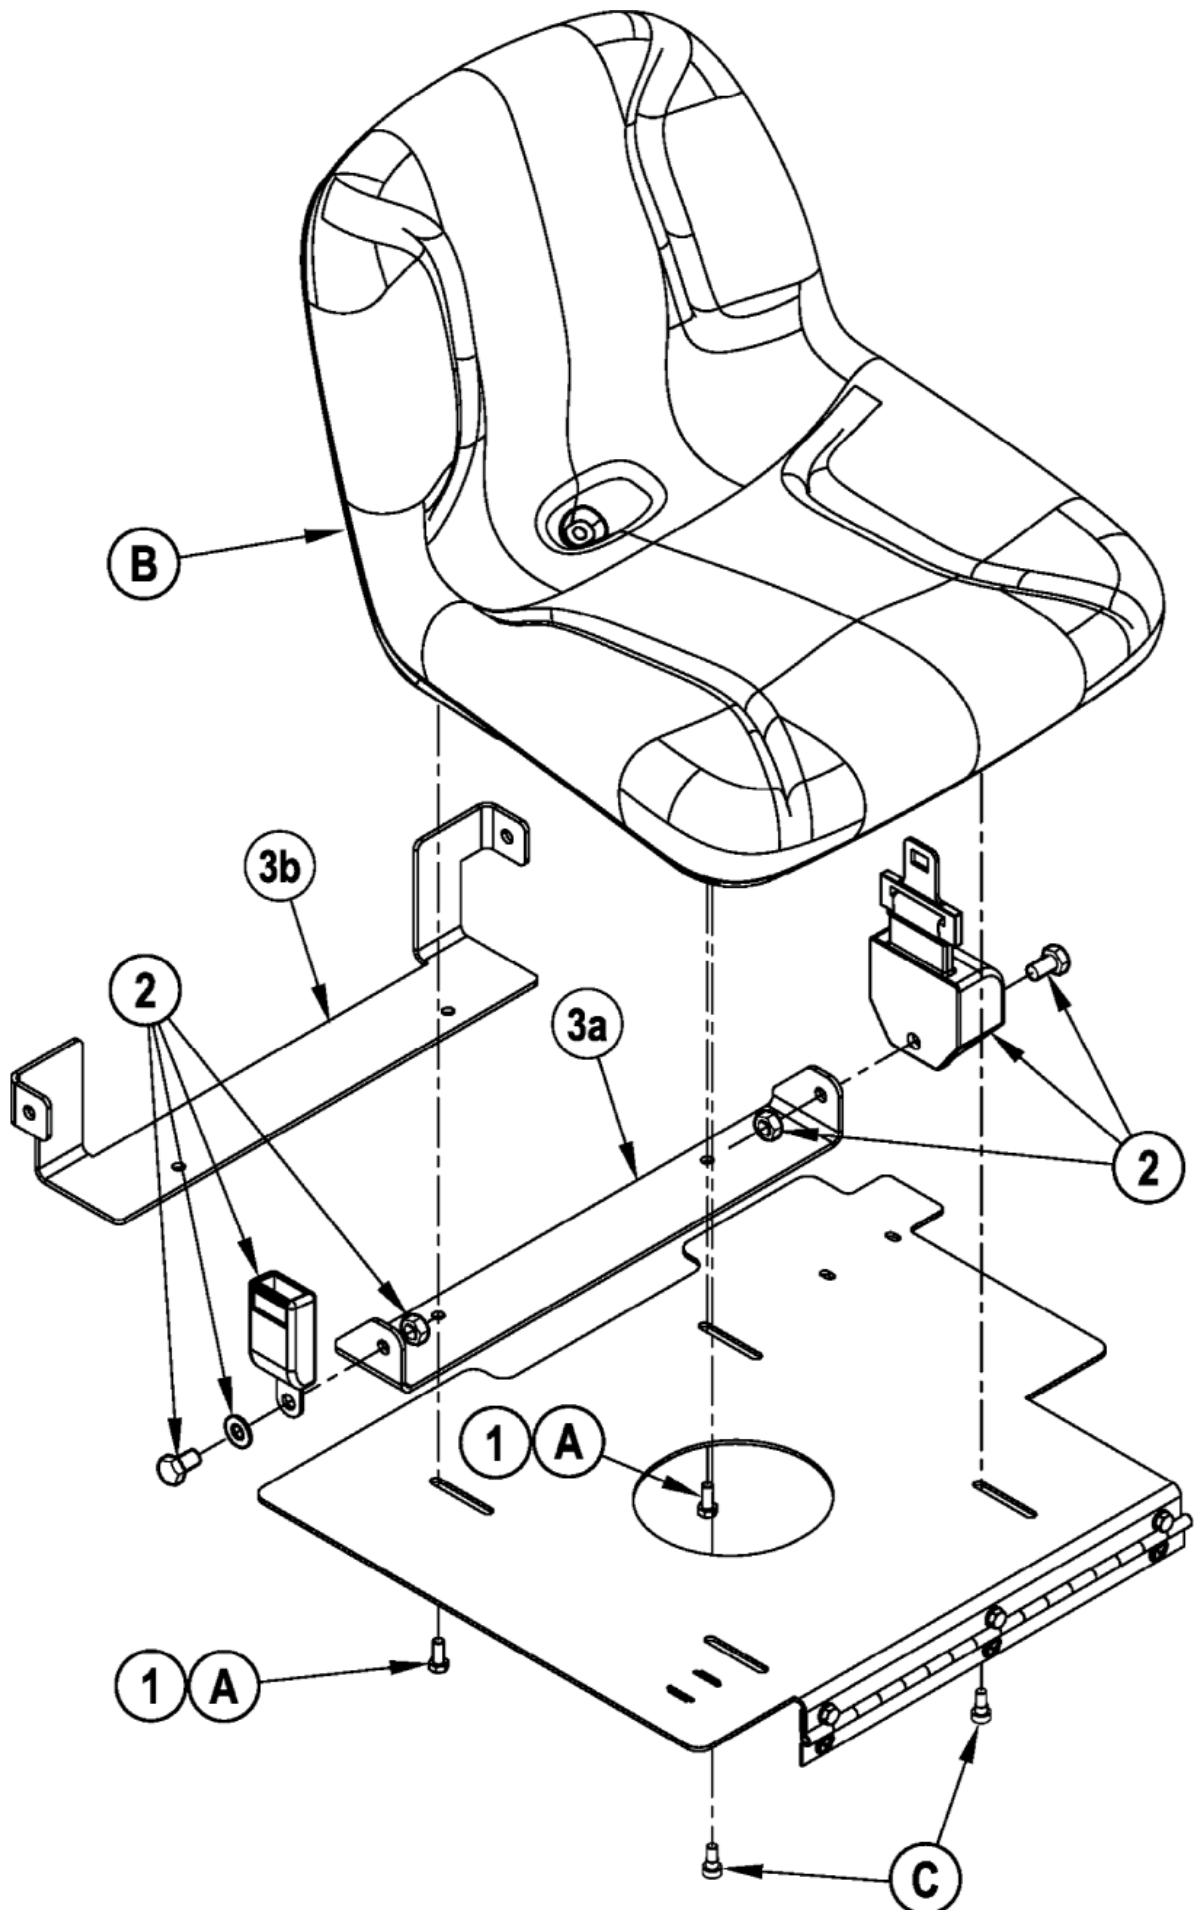

56314312/56422162 - Seat Belt Kit

BR 755, BR 855

10-01-2014

Part List ID
IS56040846

50

56314312/56422162 - Seat Belt Kit

BR 755, BR 855

10-01-2014

Part List ID
IS56040846

51

Pos	Part no.	Qty	Description	
0	56314312	1	SEAT BELT KIT	
0	56422162	1	KIT, SEAT BELT	
1	56003179	2	Screw	
2	56314962	1	SEAT BELT KIT	INCLUDES HARDWARE
3A	56314961	1	SEAT BELT BRACKET	FOR 56314312
3B	56422160	1	BRACKET SEAT BELT	FOR 56422162