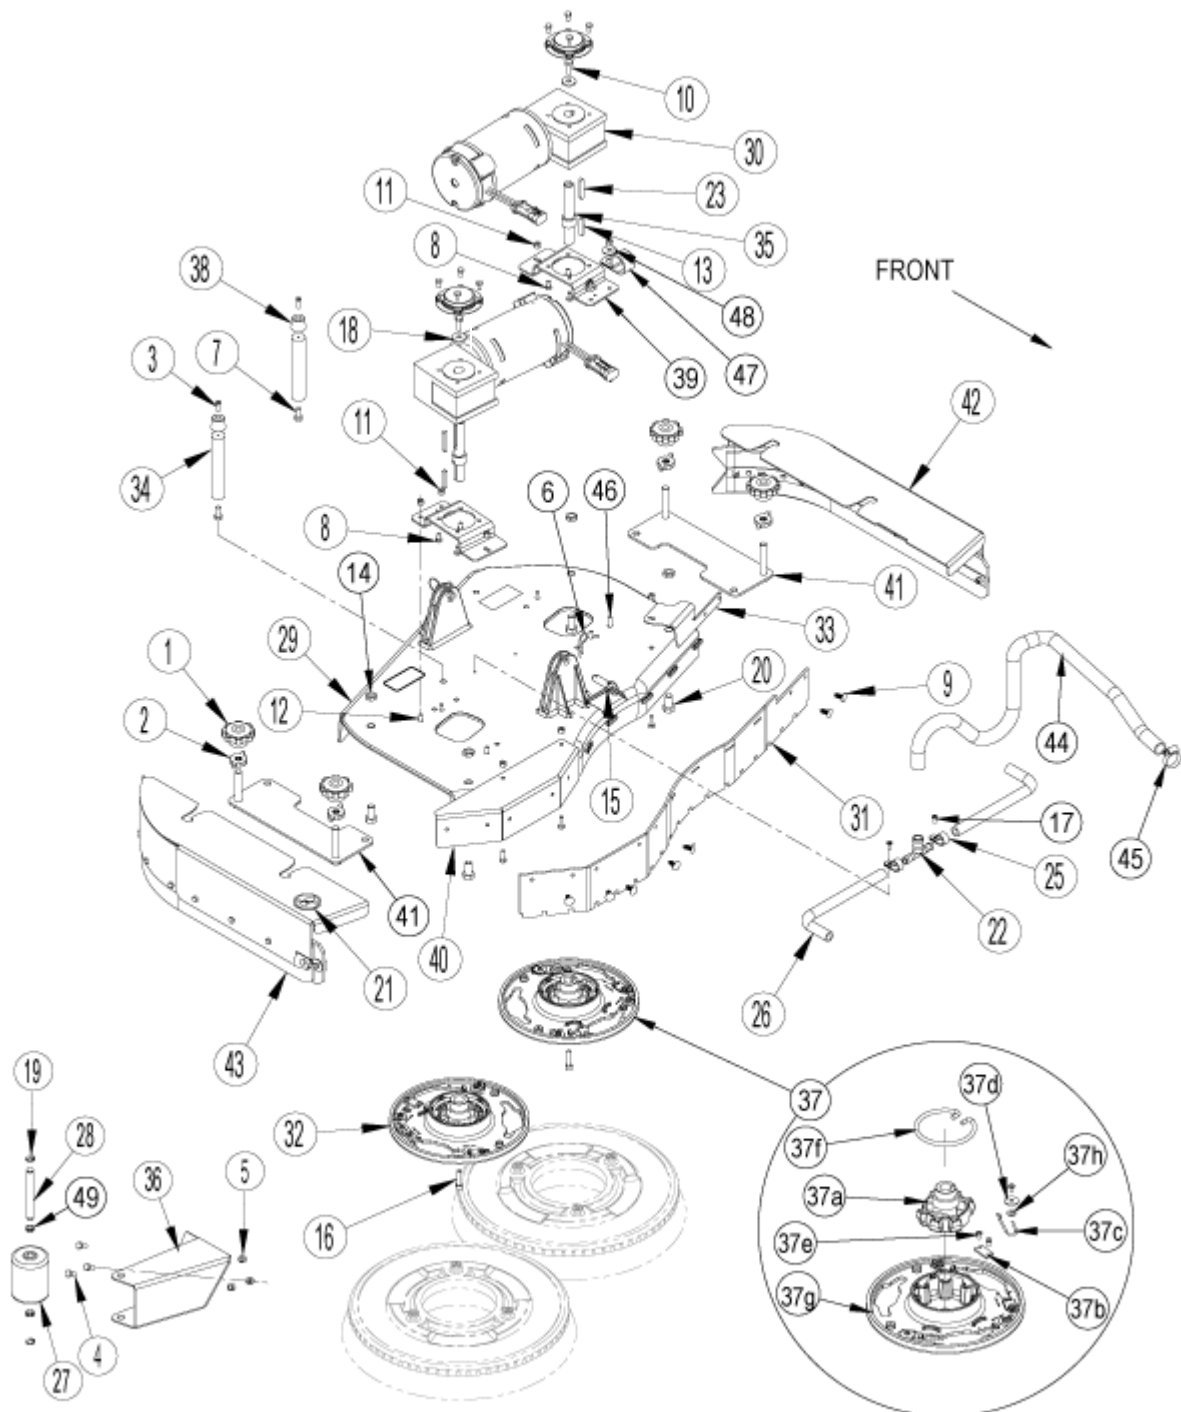

Scrub system-BR 855 disk

BR 755, BR 855

10-01-2014

Part List ID

BR75519

24

Scrub system-BR 855 disk

BR 755, BR 855

10-01-2014

Part List ID
BR75519

25

Pos	Part no.	Qty	Description	
0	56477613	1	Cable Tie E00549 Re409S	NOT SHOWN
0	56601686	2	FERRITE BEAD	NOTE 4 - NOT SHOWN
0	56601687	1	FERRITE BEAD	NOTE 3 - NOT SHOWN
1	56380149	4	KNOB M12 1.75	TSBUS2010-1060
2	56601578	4	KNOB	
3	56002192	2	SCR PAN HD PHIL 10-24 X .	
4	56002667	3	Scr Hex Hd 5/16-18 x .75	
5	56002701	3	Nut Hex Lock 5/16-18	
6	56002959	2	Pin Cot Hair SS.125x.5dia	
7	56003012	2	56003022X 3/4 SS BOLT	
8	56003211	8	RING, RET EXT SS	
9	56003263	7	RIVET, NYLON TREE PUSH-IN	
10	56003335	2	SCREW HEX LOC SS 5/16-18 X .88	
11	56003426	9	NUT HEX NYL LOC SS M6-1.0	
12	56003454	8	SCREW	
13	56003526	2	KEY SQ.25X1.44	
14	56003657	4	NUT, HEX JAM M12-1.75	
15	56003786	2	PIN RING .500X1.18	
16	56003798	2	SCR SOC HD 5/16-18 x 1.25	
17	56009029	2	SCR PANPHIL THD FORM 10-2	
18	56009057	2	WSHFLTHARD .344X1.000X .120	
19	56003264	2	RING RET EXT TYPE E	
20	56009119	4	SCR HEXTHD/HDGRM12-1.75 X 25MM	
21	56016163	1	DECAL NO STEP	
22	56305760	1	TEE BARB 3/4 X 1/2 X 1/2	
23	56314359	2	KEY, 6MM SQUARE	
25	56328064	2	P Clamp Ax	
26	56387302	2	TUBE PVC .500X11.00_E0060	
27	56407006	1	Wheel, roller	
28	56601580	1	PIN	
29	56601113	1	SCRUB DECK DISC CAST 28 34	
30	56314580	1	BALL BEARING OUTPUT SIDE	FAN END - NOT SHOWN
30	56601134	2	BRUSH MOTOR AMER	M7 / M8
30	56601508	1	PLASTIC COVER	NOT SHOWN
30	56601533	1	MOTOVARIO GEARBOX	
30	56601534	2	CARBON BRUSH	NOT SHOWN
30	56601535	1	KEY	NOT SHOWN
30	56601536	1	MOTOR FAN	NOT SHOWN
30	56601537	1	BALL BEARING OUTPUT SIDE	BRUSH END - NOT SHOWN
31	56601275	1	BLADE FRONT 34	NOTE 2
31	56601522	1	BLADE FRONT 34	NOTE 2 - OPTIONAL, NOT INCLUDED
32	56601733	1	BRUSH PLATE ASSY	NOTE 1

NOTE 1: Item 32 (56601276) consists of the exact same components as item 37 (56601384).

NOTE 2: All disk deck blade kits include all side skirt blades.

NOTE 3: Installed on main harness.