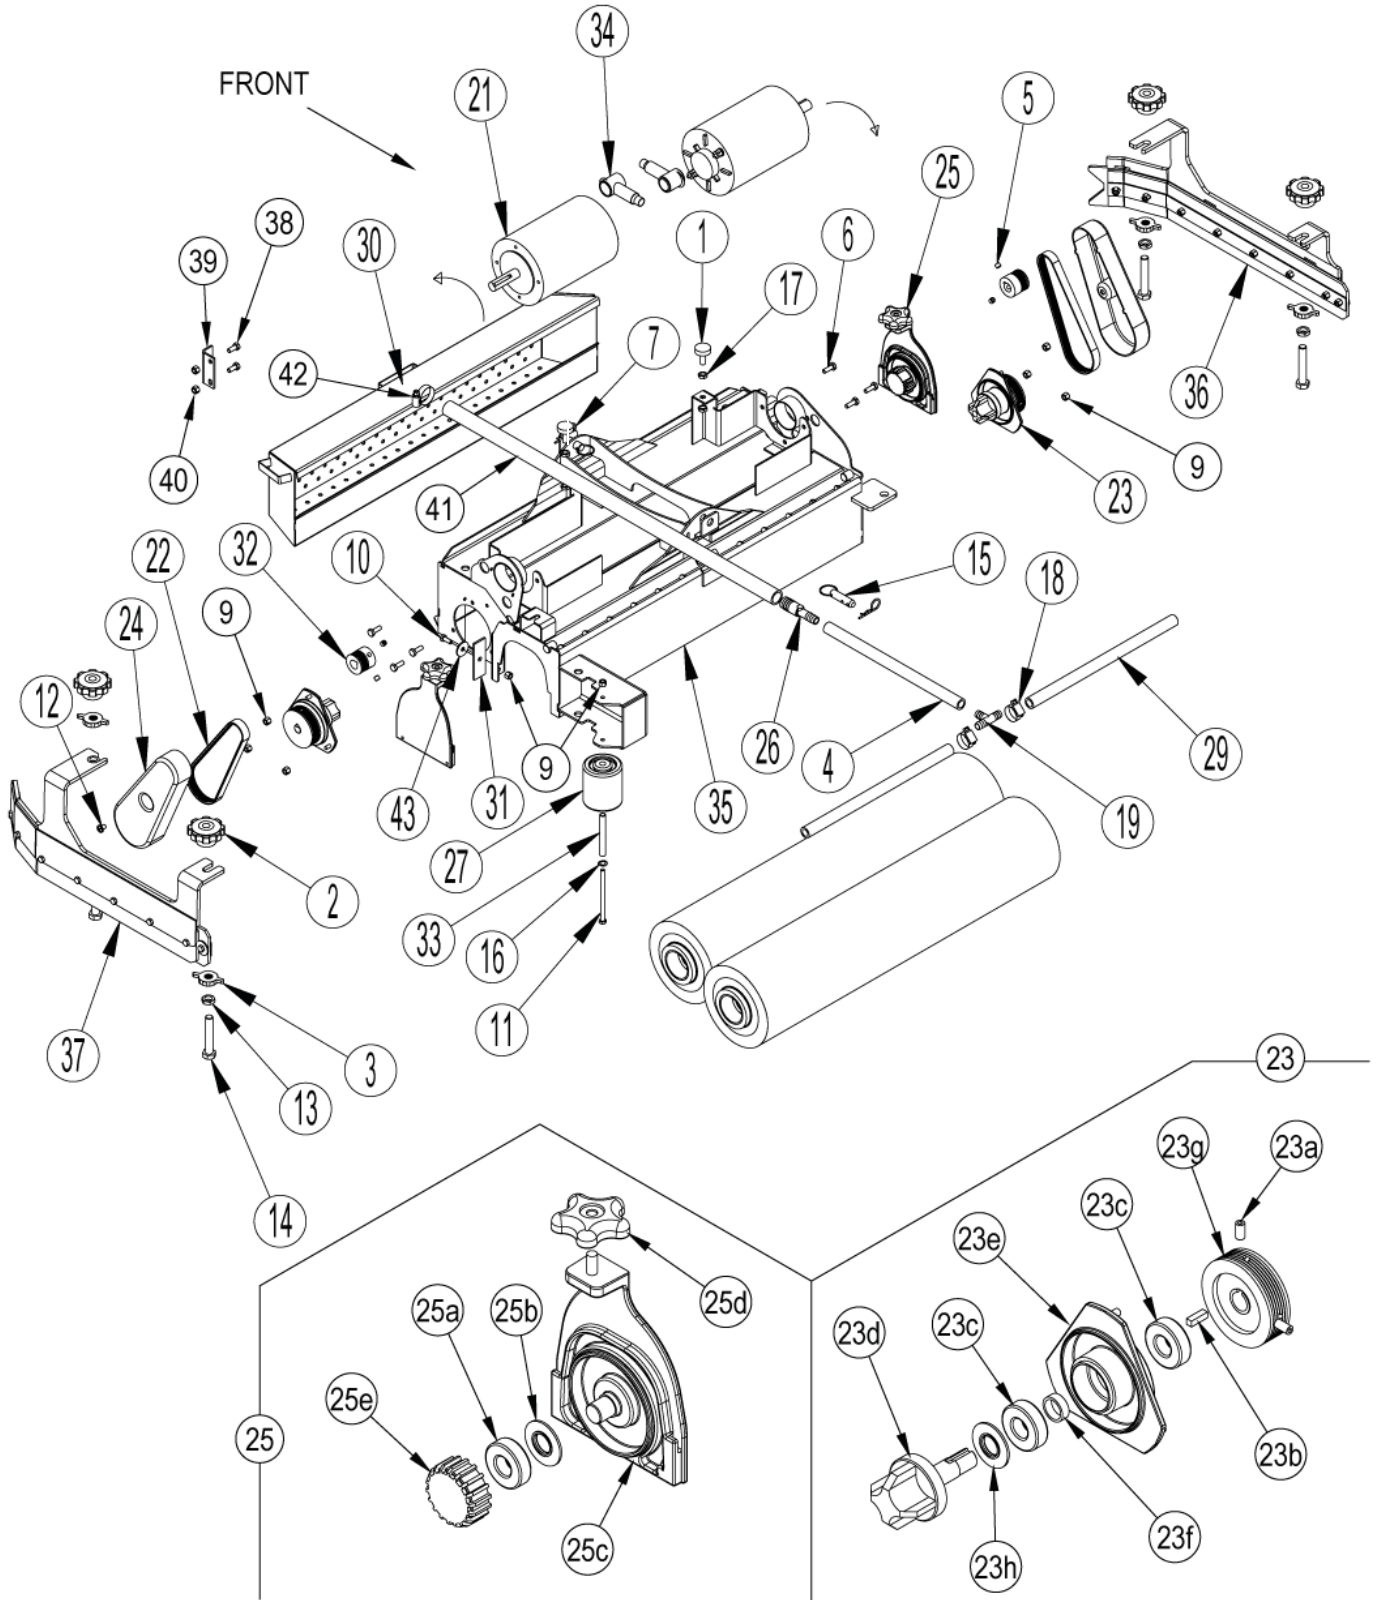

Scrub system-cylindrical

BR 755, BR 855

10-01-2014

Part List ID
BR75513

16

Scrub system-cylindrical

BR 755, BR 855

10-01-2014

Part List ID
BR75513

17

Pos	Part no.	Qty	Description	
1	56401783	2	Leveller, one inch	
2	56380149	4	KNOB M12 1.75	TSBUS2010-1060
3	56601578	4	KNOB	
4	56409462	1	Hose, spiral	
5	56002086	4	Scr Soc Set 5/16-18 x .25	
6	56002948	6	Scr Hex Hd Loc 1/4-20(s/s)	
7	56002959	2	Pin Cot Hair SS.125x.5dia	
9	56003426	9	NUT HEX NYL LOC SS M6-1.0	
10	56003431	2	SCR HEX HD SS M6-1.0 X 16 MM 16 pieces in a pack	
11	56003939	1	SCR-HEX SS M6-1 X 95MM	
12	56003603	2	SCR,PAN PHILTHDFORM 1/4-2	
13	56003657	4	NUT, HEX JAM M12-1.75	
14	56003658	4	SCR THD TO HD SS M12-1.75	
15	56003671	2	PIN, RING .50 X 1.25	
16	56009045	2	Washer	
17	56009086	4	5/16-18 JAM NUT	
18	56112771	2	Clamp hose Sae 10 E00047	
19	56262549	1	Tee	
21	56315061	2	MOTOR 24VDC .5HP 1800RPM	M7 / M8, TSBUS2010-1058
21	56412258	4	BRUSH ASSY (4 PER MOTOR)	NOT SHOWN
21	56412259	4	BRUSH SPRING (4 PER MOTOR)	NOT SHOWN
21	56412287	1	BRUSH / SPRING KIT (1 PER MOTOR)	NOT SHOWN
22	56315321	2	BELT, AUTO TENSION	
23	56407559	2	DRIVE END ASSY	
24	56315445	2	COVER, BELT	
25	56314445	1	IDLER END ASSEMBLY	
26	56315625	1	BARB COUPLER 3/4 X 1/2	
27	56316089	1	WHEEL	
28	56316210	2	HARNESS BRUSH MOTOR	NOT SHOWN
29	56316553	2	MANIFOLD PVC 28 ADVENGER	
30	56601049	1	HOPPER WELDT	
31	56407391	2	BLADE	
32	56407433	2	SHEAVE	
33	56412176	1	BUSHING	
34	56493357	2	INSULATOR BOOT	
35	56601048	1	HOUSING WELDT	
36	56601468	1	LEFT SKIRT ASSEMBLY	
37	56601476	1	RIGHT SKIRT ASSEMBLY	
38	56002667	2	Scr Hex Hd 5/16-18 x .75	
39	56601675	1	BRACKET	
40	56002701	2	Nut Hex Lock 5/16-18	
41	56379139	1	TUBE PVC .750X30 E00521	
42	56244969	1	Clamp hose Sae 12