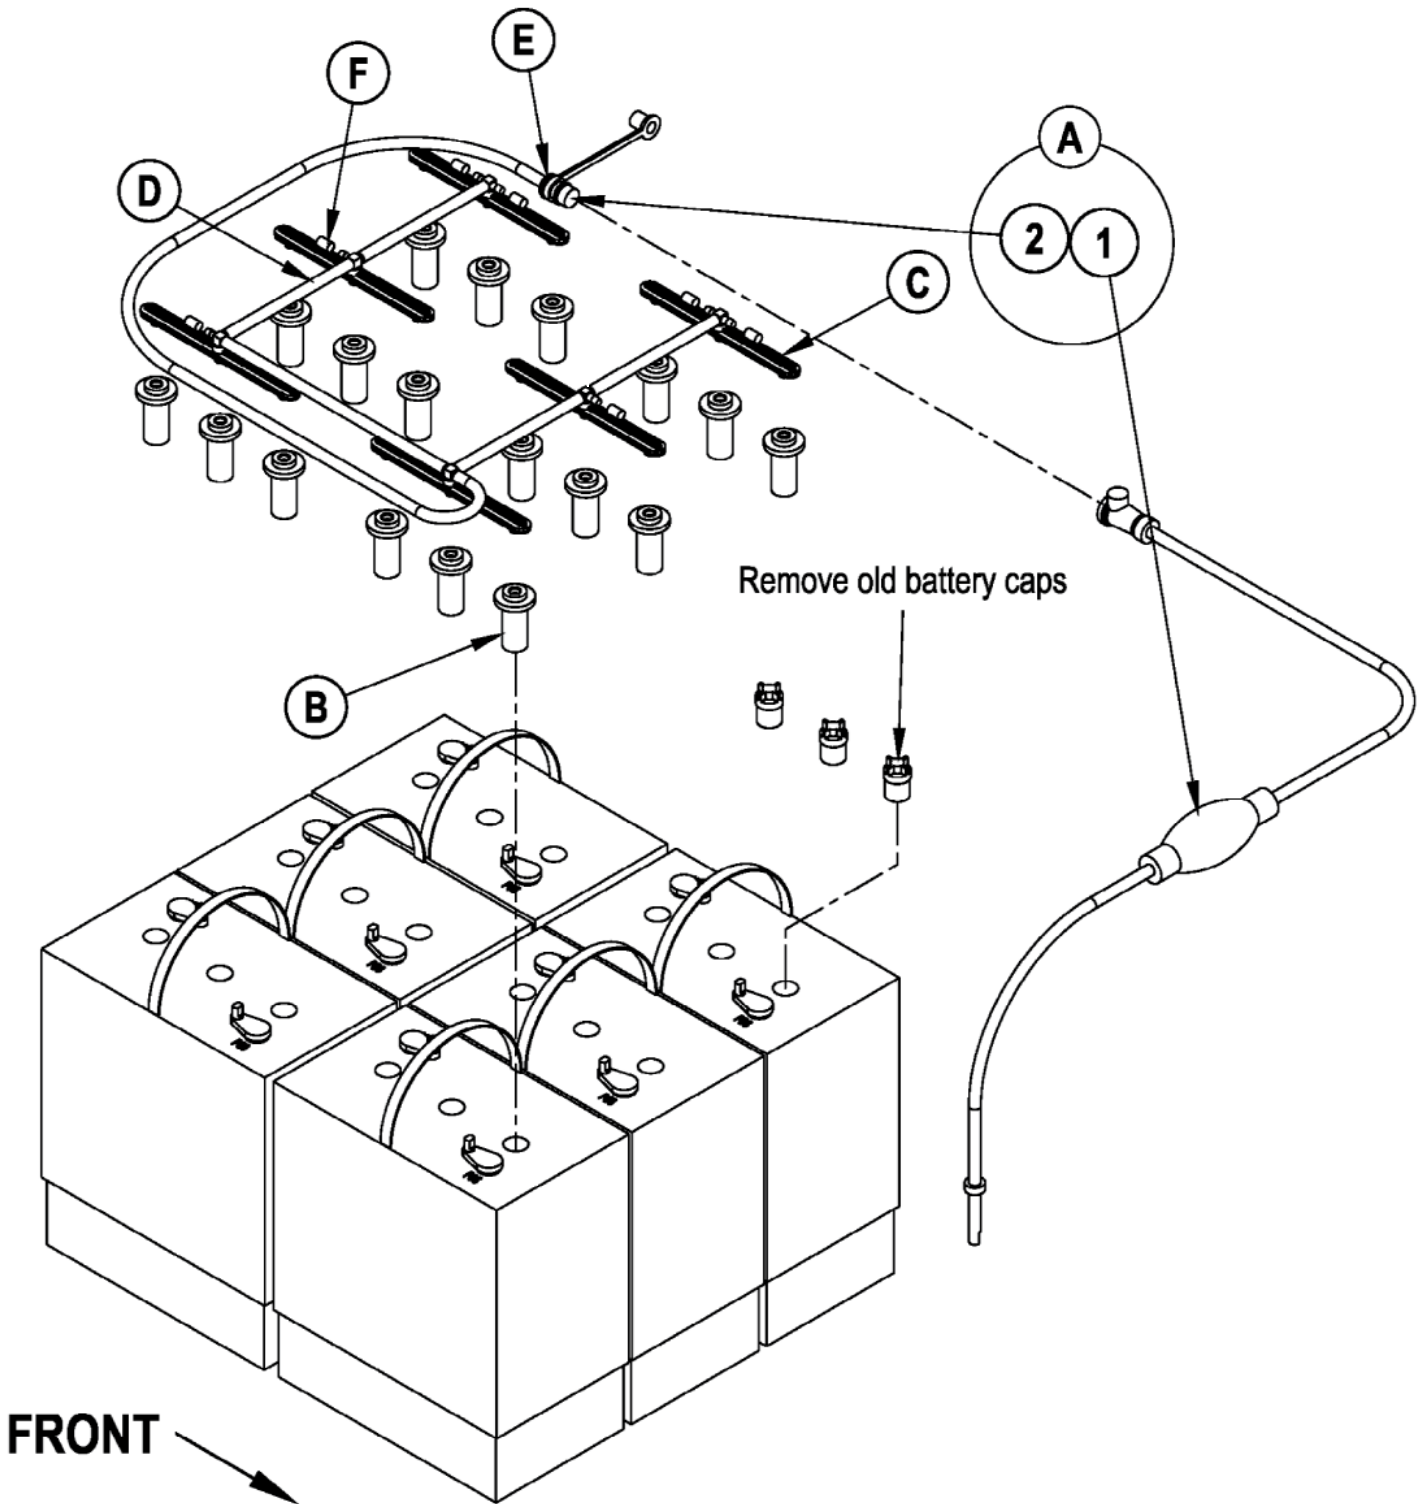

56314981/56601527 - Battery Watering Kit, fig.

BR 755, BR 855

10-01-2014

Part List ID
IS56040853A

52

56314981/56601527 - Battery Watering Kit, fig.

BR 755, BR 855

10-01-2014

Part List ID
IS56040853A

53

Pos	Part no.	Qty	Description	
1	56314978	1	WATER PUMP	
2	56314979	1	MANIFOLDS BATTERY WATERING	
2	56601525	1	MANIFOLD ASSEMBLY	
A	56314974	1	SYSTEM BATTERY WATERING	FOR 56314981
B	56601526	1	SYSTEM BATTERY WATERING	FOR 56601527