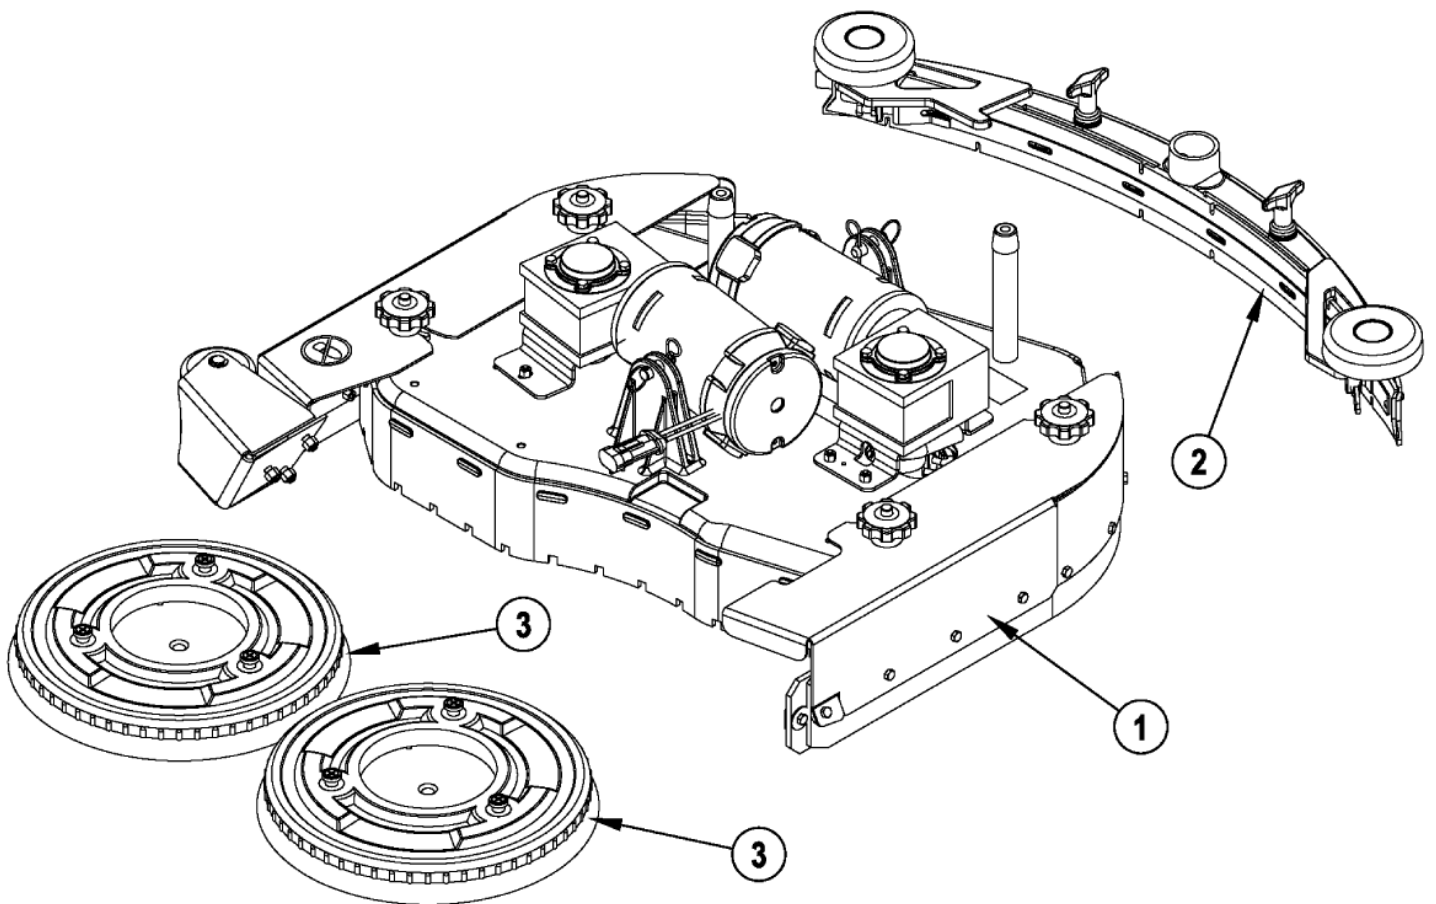

56601700 - BR 755 Disk Deck Assy Kit

BR 755, BR 855

10-01-2014

Part List ID
IS56040991A

64

56601700 - BR 755 Disk Deck Assy Kit

BR 755, BR 855

10-01-2014

Part List ID
IS56040991A

65

Pos	Part no.	Qty	Description
1		1	NOTE COMMENT 28" DISK DECK SYSTEM - NOT AVAILABLE
2	56601449	1	SQUEEGEE ASSEMBLY
3	56505800	2	BRUSH PADHOLDER 14in