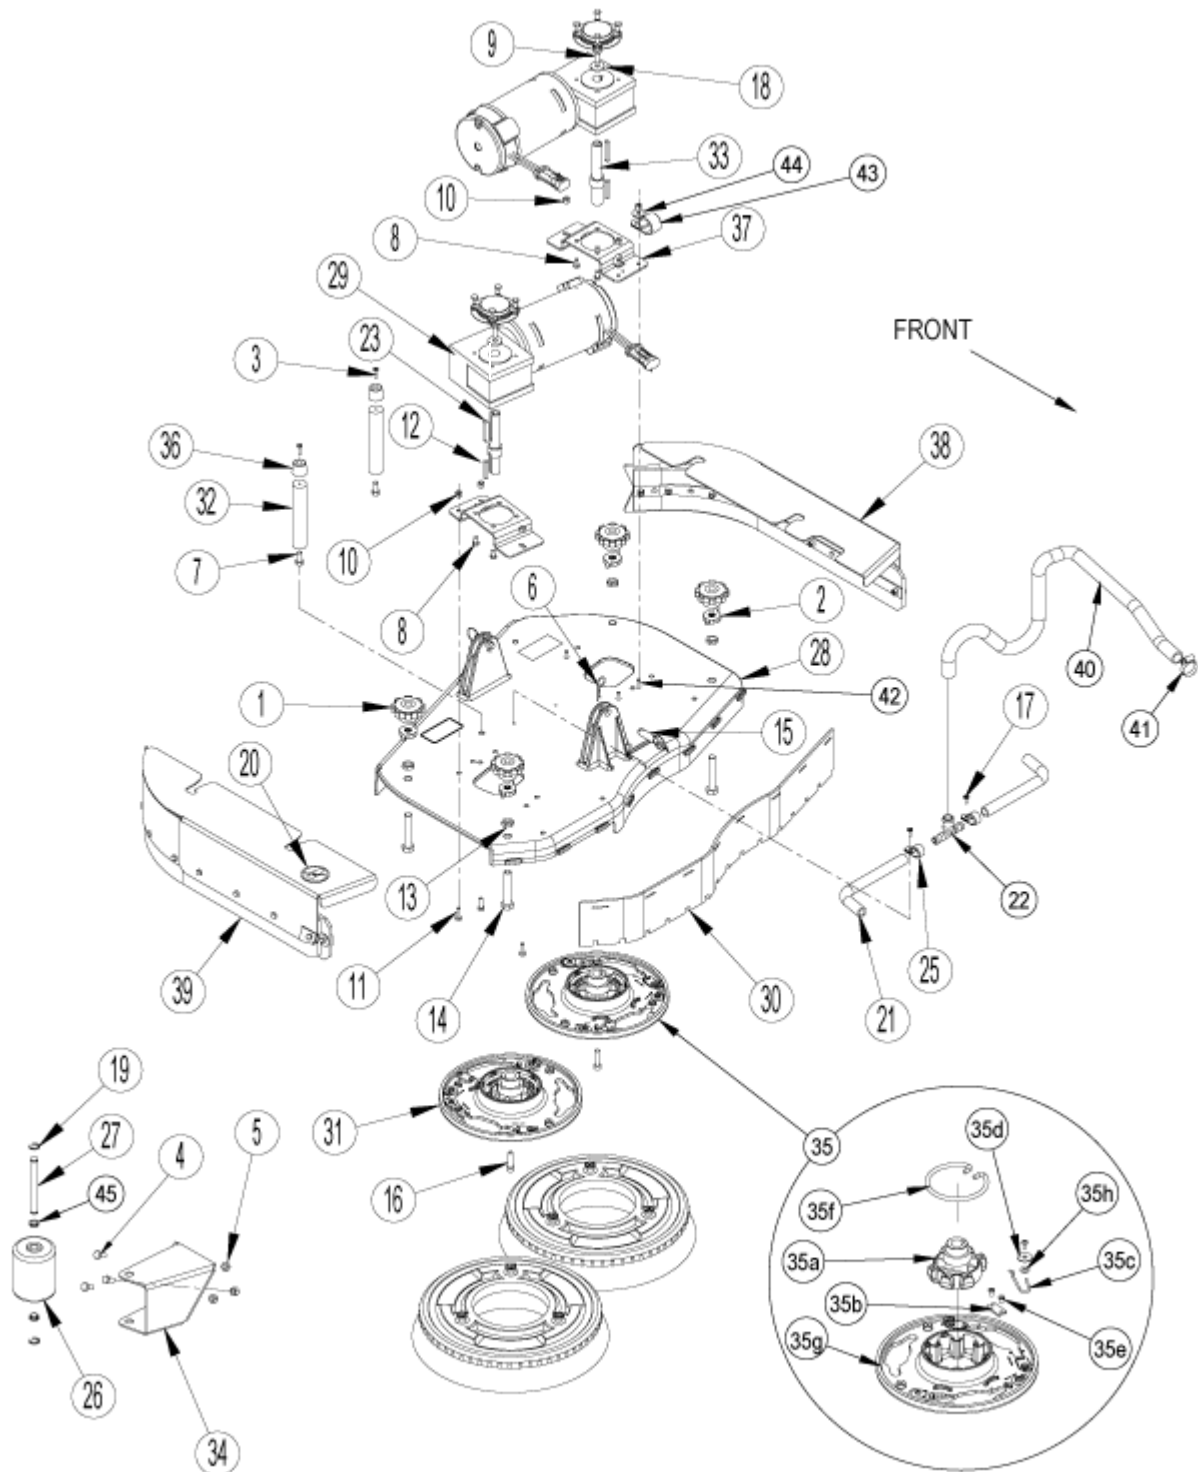

Scrub system-BR 755 disk

BR 755, BR 855

10-01-2014

Part List ID
BR75517

21

Scrub system-BR 755 disk

BR 755, BR 855

10-01-2014

Part List ID
BR75517

22

Pos	Part no.	Qty	Description	
0	56477613	1	Cable Tie E00549 Re409S	
0	56601686	2	FERRITE BEAD	NOTE 4
0	56601687	1	FERRITE BEAD	NOTE 3
1	56380149	4	KNOB M12 1.75	TSBUS2010-1060
2	56601578	4	KNOB	
3	56002192	2	SCR PAN HD PHIL 10-24 X .	
4	56002667	3	Scr Hex Hd 5/16-18 x .75	
5	56002701	3	Nut Hex Lock 5/16-18	
6	56002959	2	Pin Cot Hair SS.125x.5dia	
7	56003012	2	56003022X 3/4 SS BOLT	
8	56003211	8	RING, RET EXT SS	
9	56003335	2	SCREW HEX LOC SS 5/16-18 X .88	
10	56003426	6	NUT HEX NYL LOC SS M6-1.0	
11	56003454	5	SCREW	
12	56003526	2	KEY SQ.25X1.44	
13	56003657	4	NUT, HEX JAM M12-1.75	
14	56003658	4	SCR THD TO HD SS M12-1.75	
15	56003786	2	PIN RING .500X1.18	
16	56003798	2	SCR SOC HD 5/16-18 x 1.25	
17	56009029	2	SCR PANPHIL THD FORM 10-2	
18	56009057	2	WSHFLTHARD .344X1.000X .120	
19	56003264	2	RING RET EXT TYPE E	
20	56016163	1	DECAL NO STEP	
21	56266108	2	HOSE SPIRAL .500 9	
22	56305760	1	TEE BARB 3/4 X 1/2 X 1/2	
23	56314359	2	KEY, 6MM SQUARE	
25	56328064	2	P Clamp Ax	
26	56407006	1	Wheel, roller	
27	56601580	1	PIN	
28	56601113	1	SCRUB DECK DISC CAST 28 34	
29	56314580	1	BALL BEARING OUTPUT SIDE	FAN END - NOT SHOWN
29	56601134	2	BRUSH MOTOR AMER	M7 / M8
29	56601508	1	PLASTIC COVER	NOT SHOWN
29	56601533	1	MOTOVARIO GEARBOX	NOT SHOWN
29	56601534	2	CARBON BRUSH	NOT SHOWN
29	56601535	1	KEY	NOT SHOWN
29	56601536	1	MOTOR FAN	NOT SHOWN
29	56601537	1	BALL BEARING OUTPUT SIDE	BRUSH END - NOT SHOWN
30	56601248	1	BLADE FRONT 28	NOTE 2
30	56601521	1	BLADE FRONT 28	NOTE 2 - OPTIONAL, NOT INCLUDED
31	56601733	1	BRUSH PLATE ASSY	NOTE 1
32	56601289	2	ROD UP STOP	

NOTE 1: Item 31 (56601276) consists of the exact same components as item 35 (56601384).

NOTE 2: All disk deck blade kits include all side skirt blades.

NOTE 3: Installed on main harness.