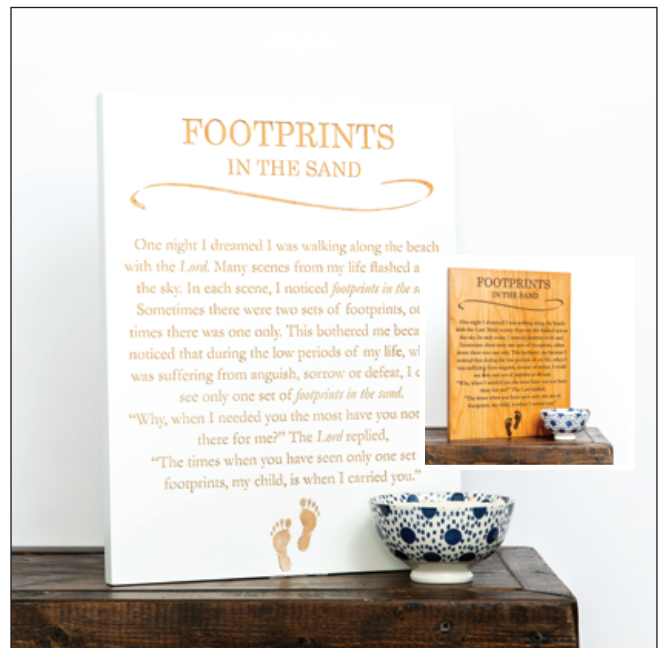

10061W Footprints in the Sand — *White*
10061H Footprints in the Sand — *Honey*
11.75" x 15"

Religious / Christmas