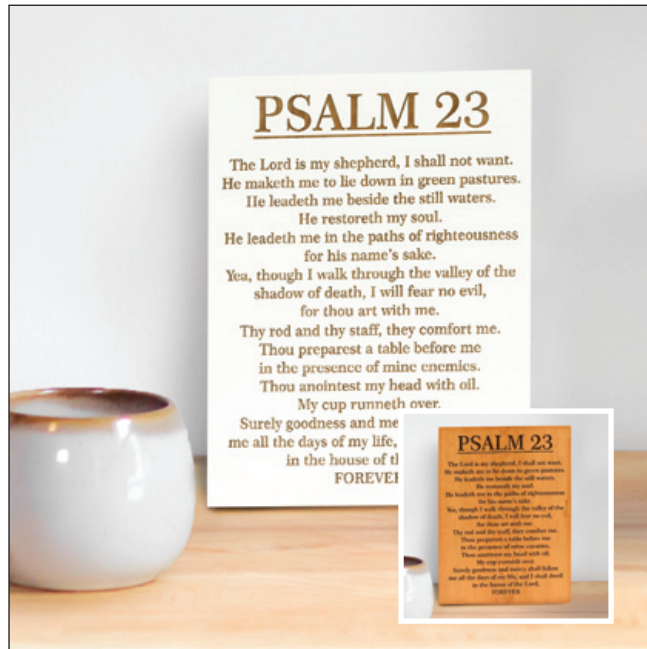

10080W Full Psalm 23 — White
10080H Full Psalm 23 — Honey
5.5" x 7.5"