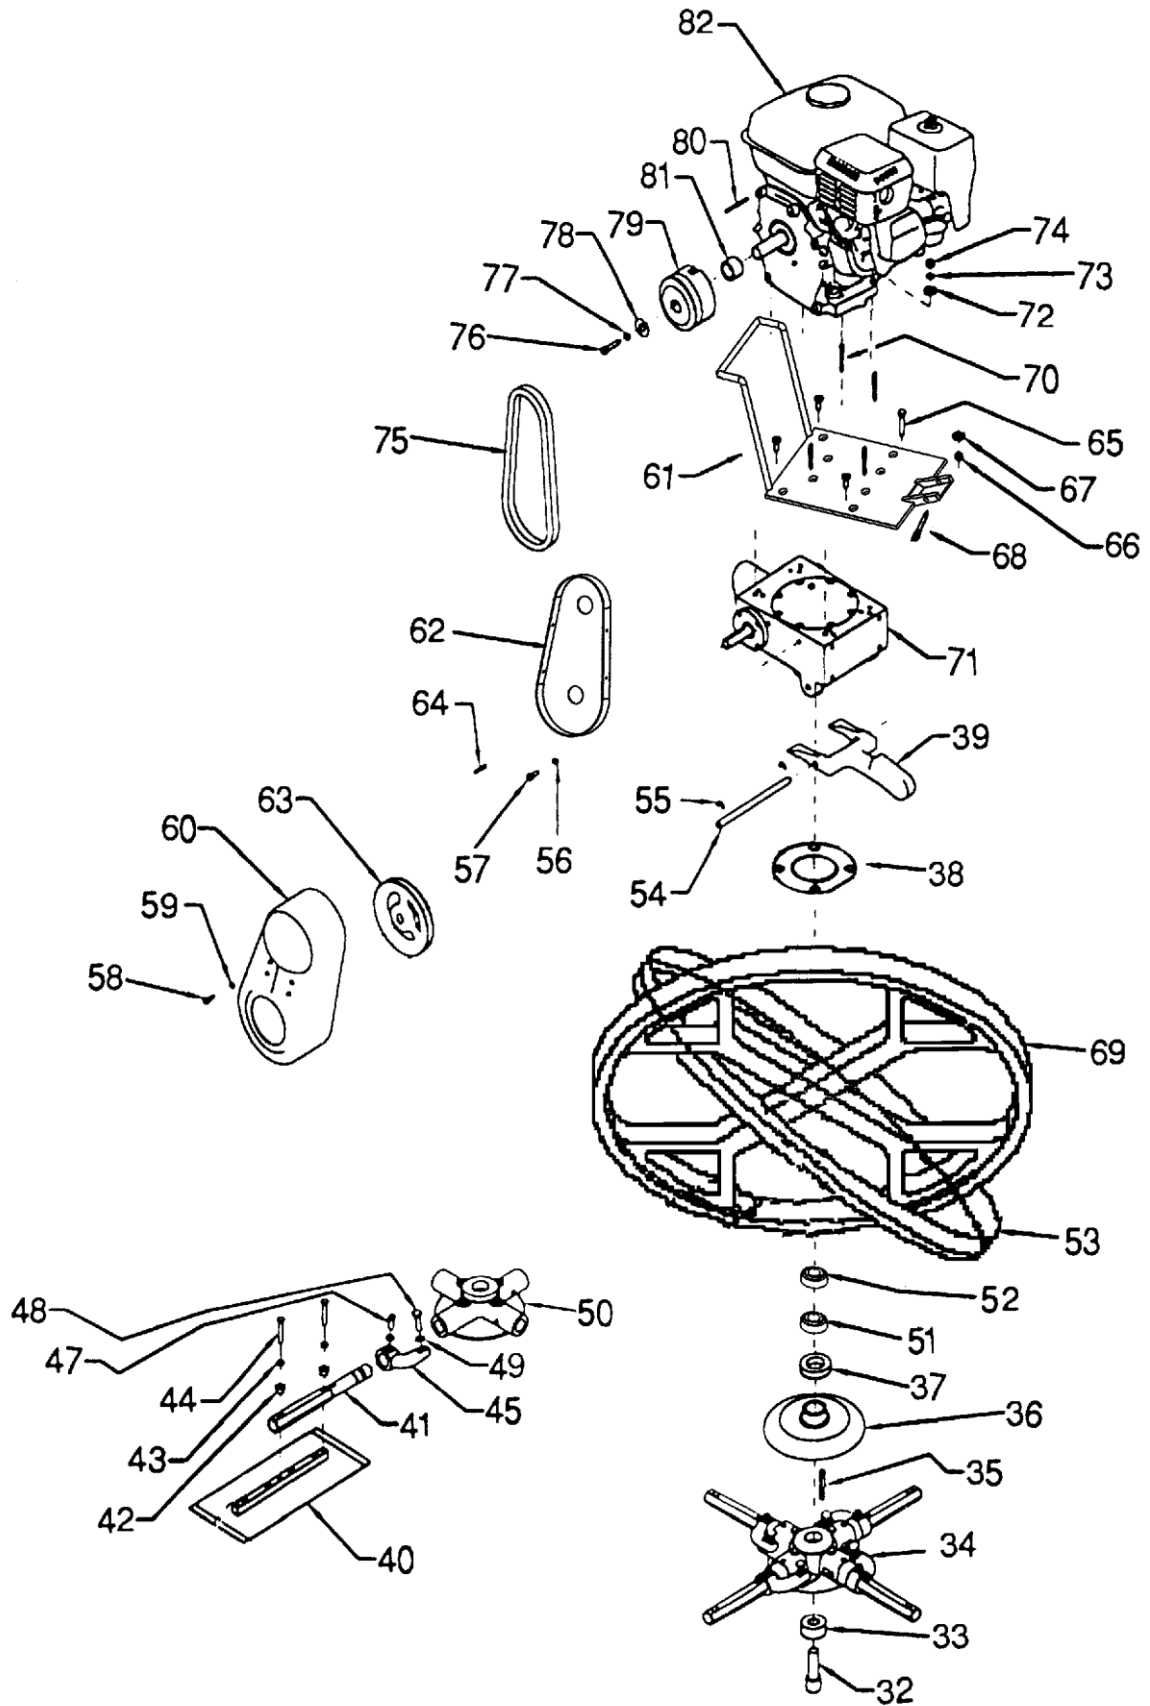

ITEM NO.	PART NO.	DESCRIPTION	QTY
1	M300100001	SCREW	1
2	M300100002	PLATE	1
3	M300100003	WASHER	1
4	M300100004	SCREW NUT	1
5	M300100005	SCREW	1
6	M300100006	NUT	1
7	M300100007	WASHER	1
8	M300100008	SCREW	2
9	M300100009	SCREW	1
10	M300100010	THROTTLE CONTROL	1
11	M300100011	SAFETY STOP SWITCH ASSY.	1
12	M300100012	SHAFT, TROWEL CONTROL	1
13	M300100013	COLLAR	1
14	M300100014	BOLT	1
15	M300100015	PIN	1
16	M300100016	WHEEL, HAND HANDLE	1
17	M300100017	HANDLE	1
18	M300100018	GRIP	2
19	M300100019	WIRE	1
20	M300100020	TIE WIRE	1
21	M300100021	CLIP	1
22	M300100022	NUT	1
23	M300100023	SPACER	1
24	M300100024	SPRING WASHER	1
25	M300100025	BERING	1
26	M300100026	PIN	1
27	M300100027	SCREW	1
28	M300100028	BRACKET, HANDLE ADJUSTABLE	1
29	M300100029	SCREW	1
30	M300100030	NUT	1
31	M300100031	HANDLE ADJUSTABLE	1

MT24 PARTS LIST 2

MT24 & MT30 PARTS PRICE LIST 2

ITEM NO.	PART NO.	DESCRIPTION	QTY
32	M300200001	SCREW MIZ	1
33	M300200002	THRUST COLLAR	1
34	M300300000-1	SPIDER PLATE ASSY. FOR MT30	1
	M300300000-2	SPIDER PLATE ASSY. FOR MT24	1
35	M300200003	PIN	1
36	M300200004	WEAR PLATE FOR MT30	1
	M300200004-1	WEAR PLATE FOR MT24	1
37	M300200005	BEARING	1
38	M300200006	WEAR RING	1
39	M300200007	ARM, YOKE	1
40	MTBF06105	BLADE FOR MT30	4
	MTBC04009	BLADE FOR MT24	4
41	M300300001	TROWEL ARM EXTENDED FOR MT30	4
	M300300001-1	TROWEL ARM EXTENDED FOR MT24	4
42	M300300002	SPACER FOR MT30	4
	M300300002-1	SPACER FOR MT24	4
43	M300300003	SPRING WASHER FOR MT30	8
	M300300003-1	SPRING WASHER FOR MT24	8
44	M300300004	SCREW FOR MT30	8
	M300300004-1	SCREW FOR MT24	8
45	M300300005	TROWEL ARM LEVER FOR MT30	4
	M300300005-1	TROWEL ARM LEVER FOR MT24	4
47	M300300007	ROLL PIN FOR MT30	4
	M300300007-1	ROLL PIN FOR MT24	4
48	M300300008	RADIUS HEAD SCREW FOR MT30	4
	M300300008-1	RADIUS HEAD SCREW FOR MT24	4
49	M300300009	NUT FOR MT30	8
	M300300009-1	NUT FOR MT24	8
50	M300300010	SPIDER PLATE ONLY FOR MT30	1
	M300300010-1	SPIDER PLATE ONLY FOR MT24	1