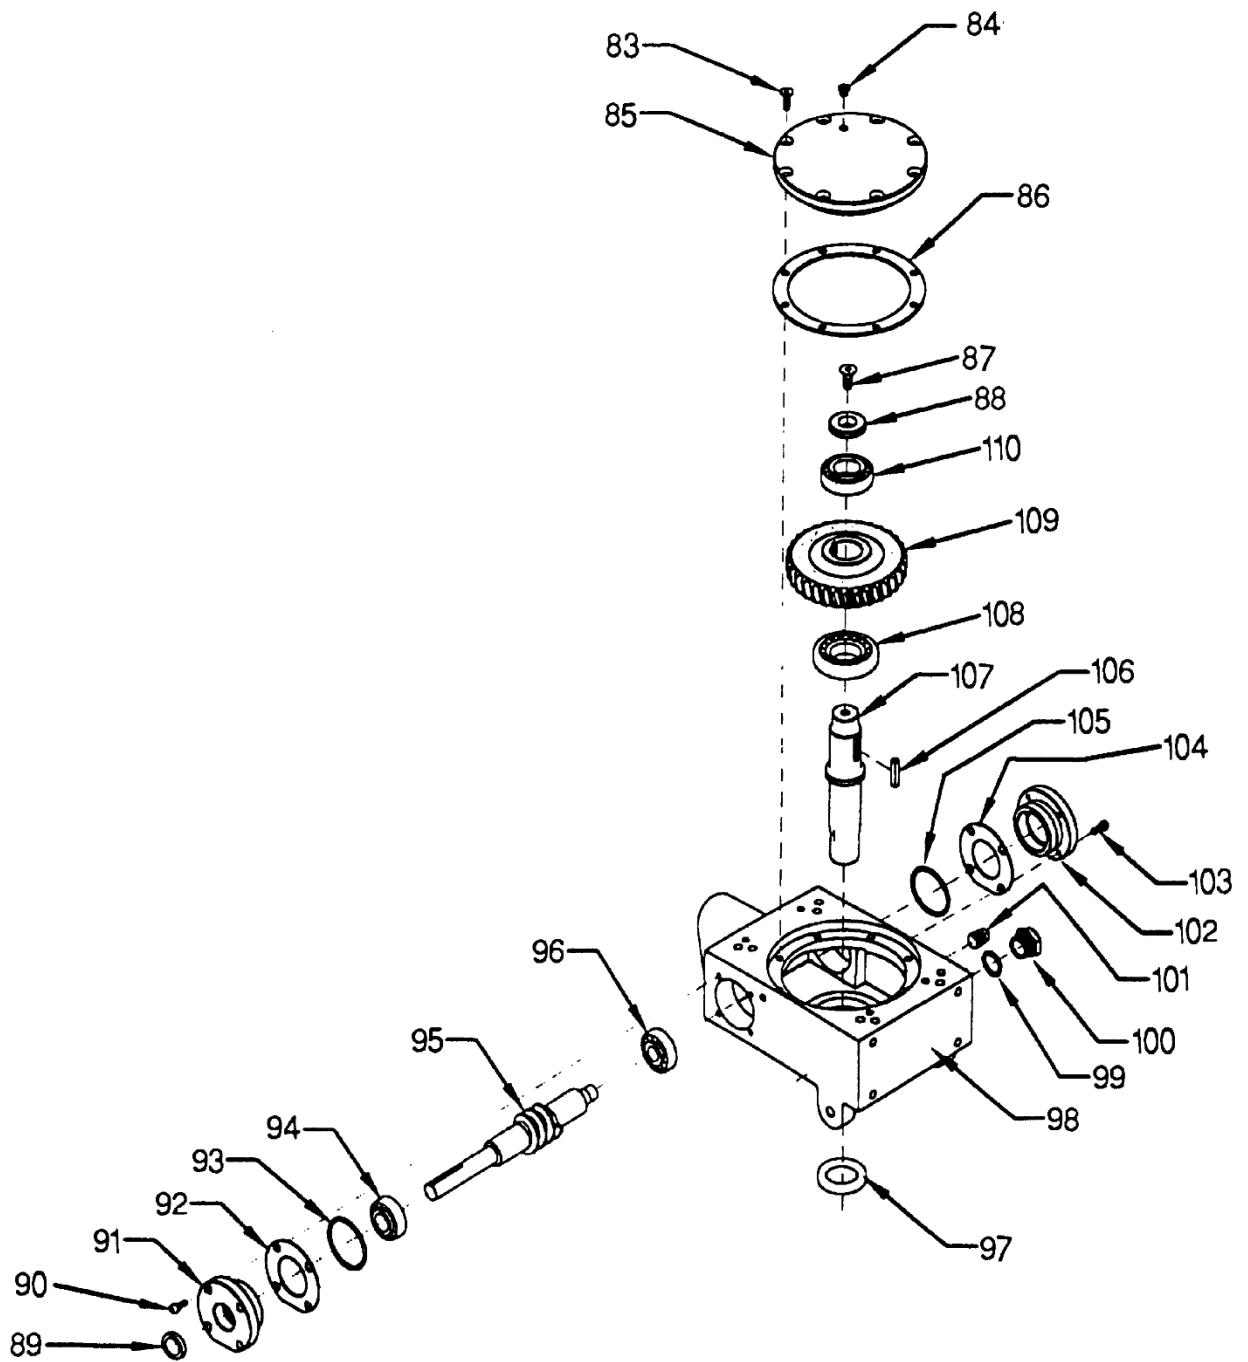

MT30 PARTS LIST 3

MT24 & MT30 PARTS PRICE LIST 3

ITEM NO.	PART NO.	DESCRIPTION	QTY
83	M300600001	SCREW M8	8
84	M300600002	SCREW	1
85	M300600003	COVER, GEAR BOX	1
86	M300600004	SEAL	1
87	M300600005	SCREW M10	1
88	M300600006	SPACER	1
89	M300600007	SEAL	1
90	M300600008	SCREW	4
91	M300600009	FLANGE, INPUT SHAFT	1
92	M300600010	PLATE, SEAL	1
93	M300600011	O-RING	1
94	M300600012	BEARING	1
95	M300600013	GEAR, WORM & SHAFT ASSY.	1
96	M300600014	BEARING	1
97	M300600015	SEAL, OIL	1
98	M300600016	CASE, GEAR	1
99	M300600017	SEAL	1
100	M300600018	SIGHT GLASS	1
101	M300600019	FITTING, PLUG	2
102	M300600020	FLANGE	1
103	M300600021	SCREW M6	4
104	M300600022	SEAL	1
105	M300600023	O-RING	1
106	M300600024	KEY	1
107	M300600025	SHAFT	1
108	M300600026	BEARING	1
109	M300600027	GEAR, WORM	1
110	M300600028	BEARING	1